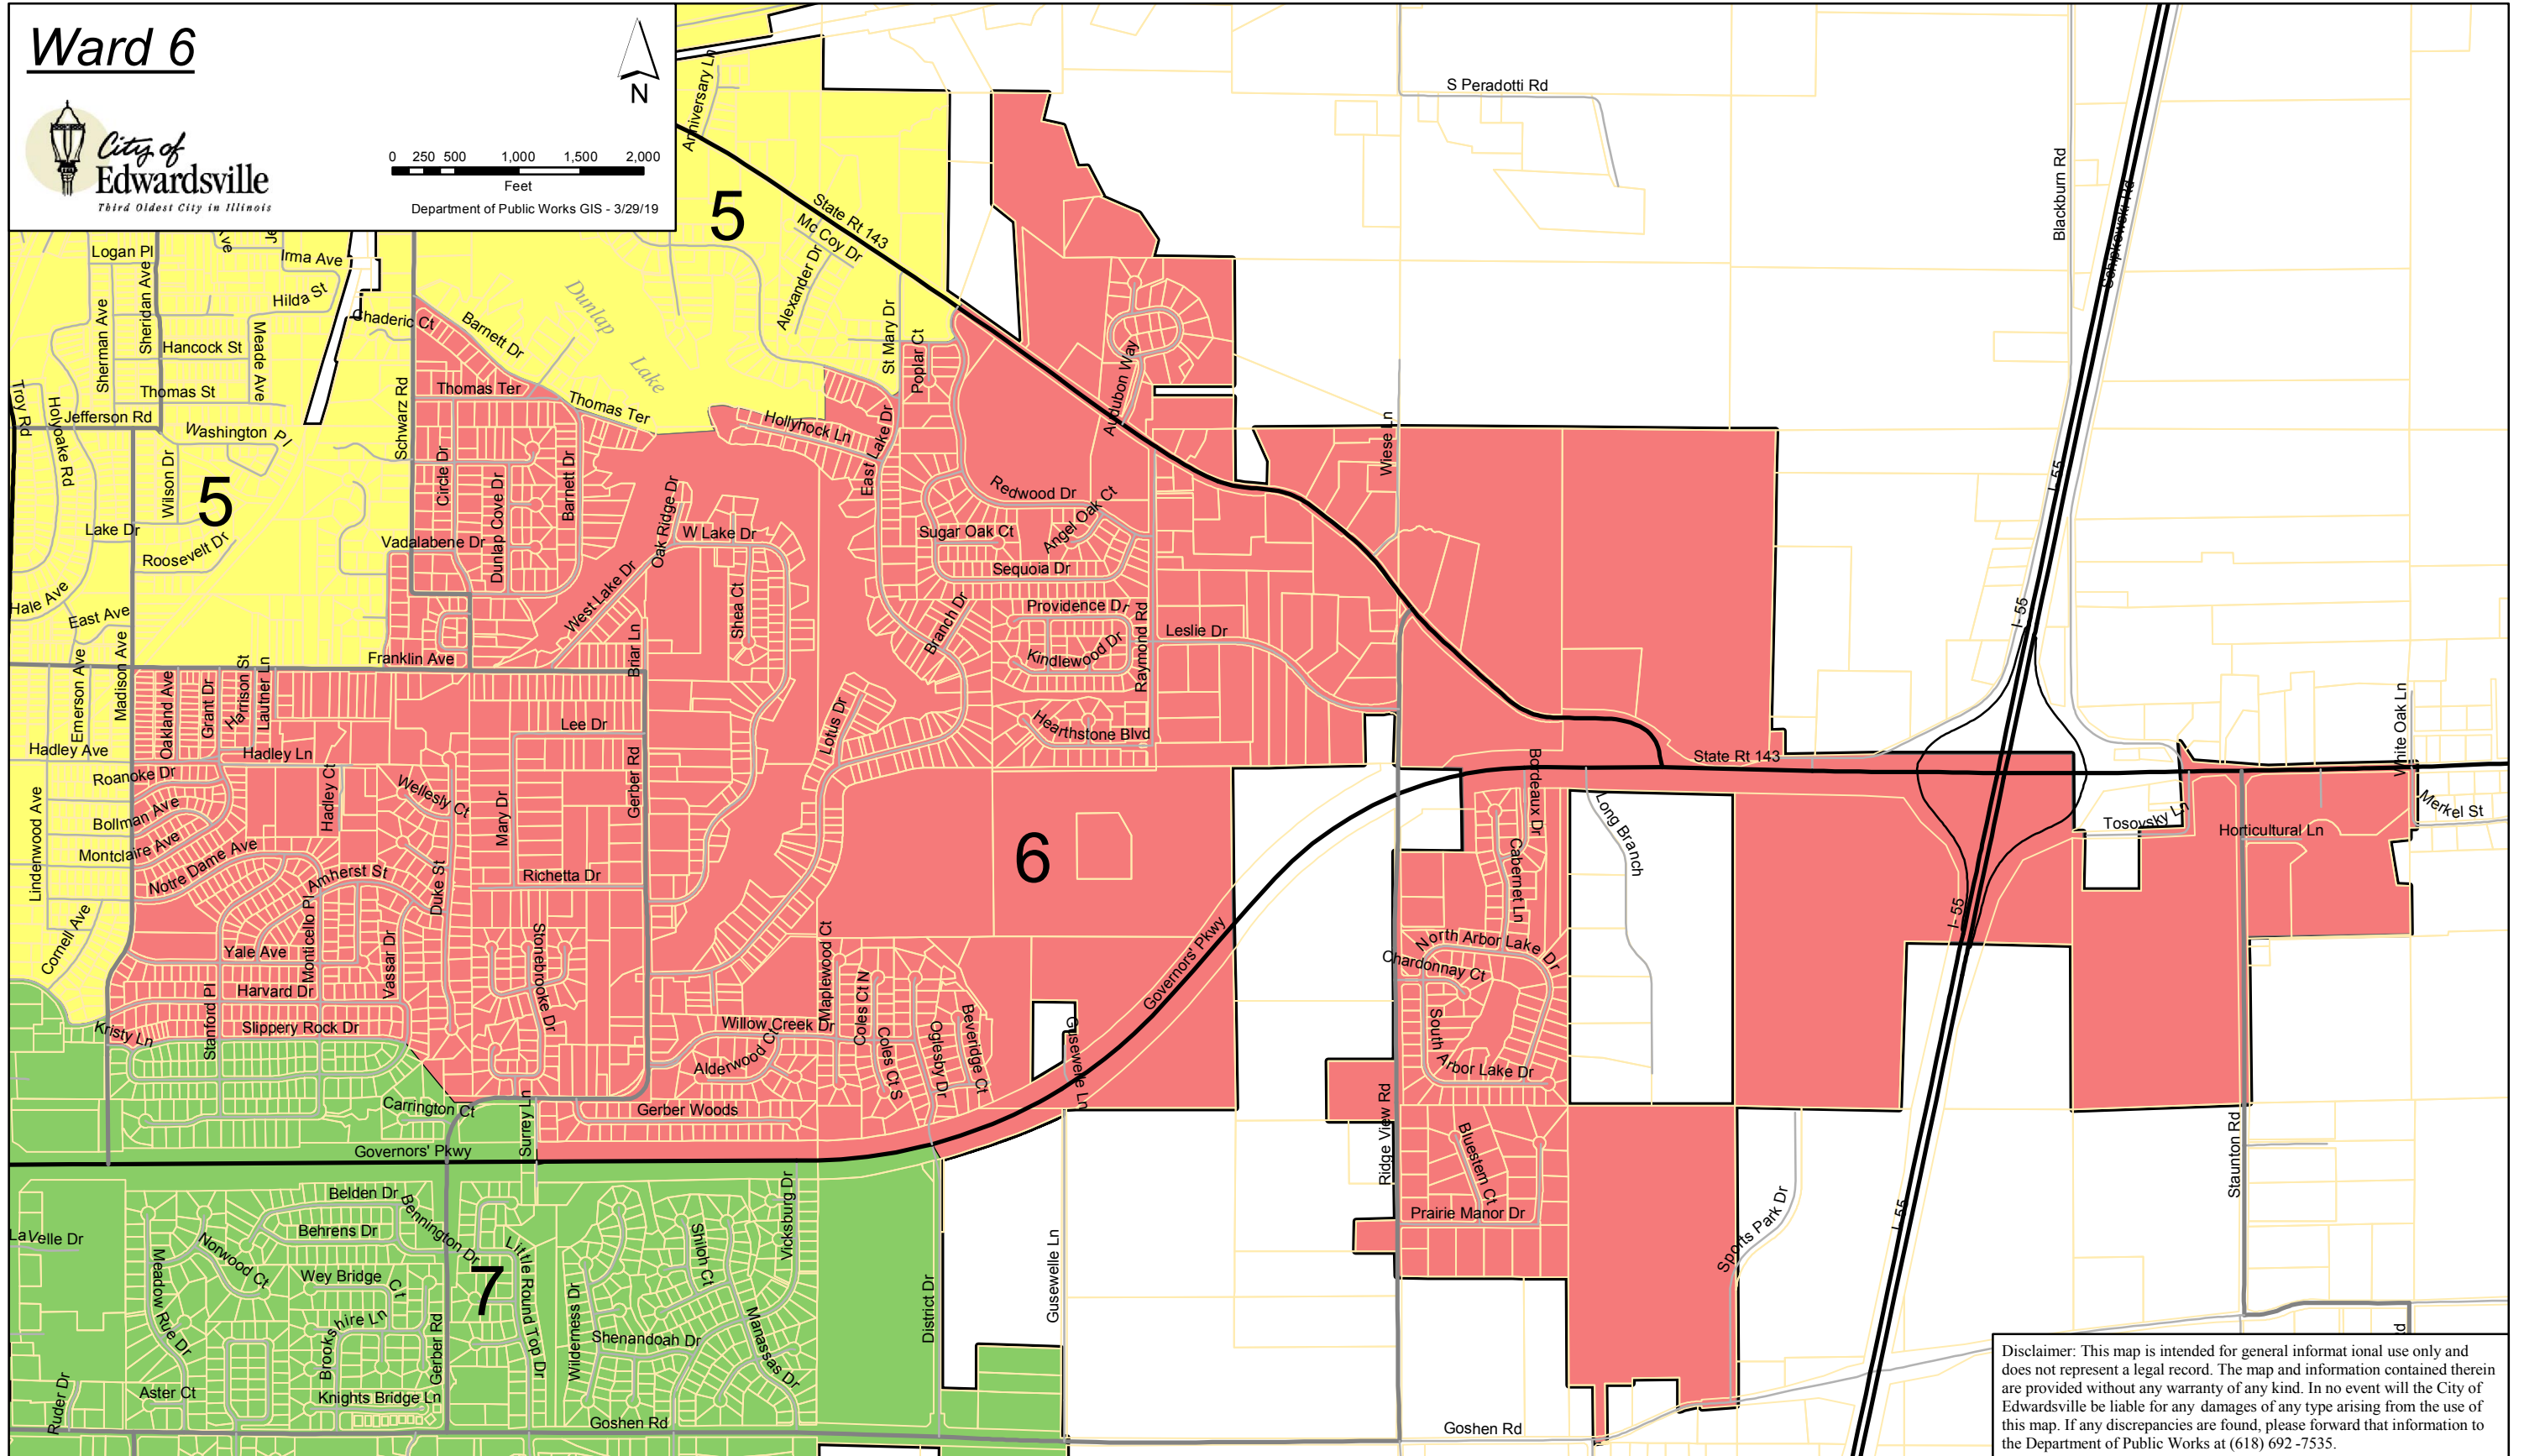

Ward 6

Department of Public Works GIS - 3/29/19

Disclaimer: This map is intended for general informational use only and does not represent a legal record. The map and information contained therein are provided without any warranty of any kind. In no event will the City of Edwardsville be liable for any damages of any type arising from the use of this map. If any discrepancies are found, please forward that information to the Department of Public Works at (618) 692-7535.