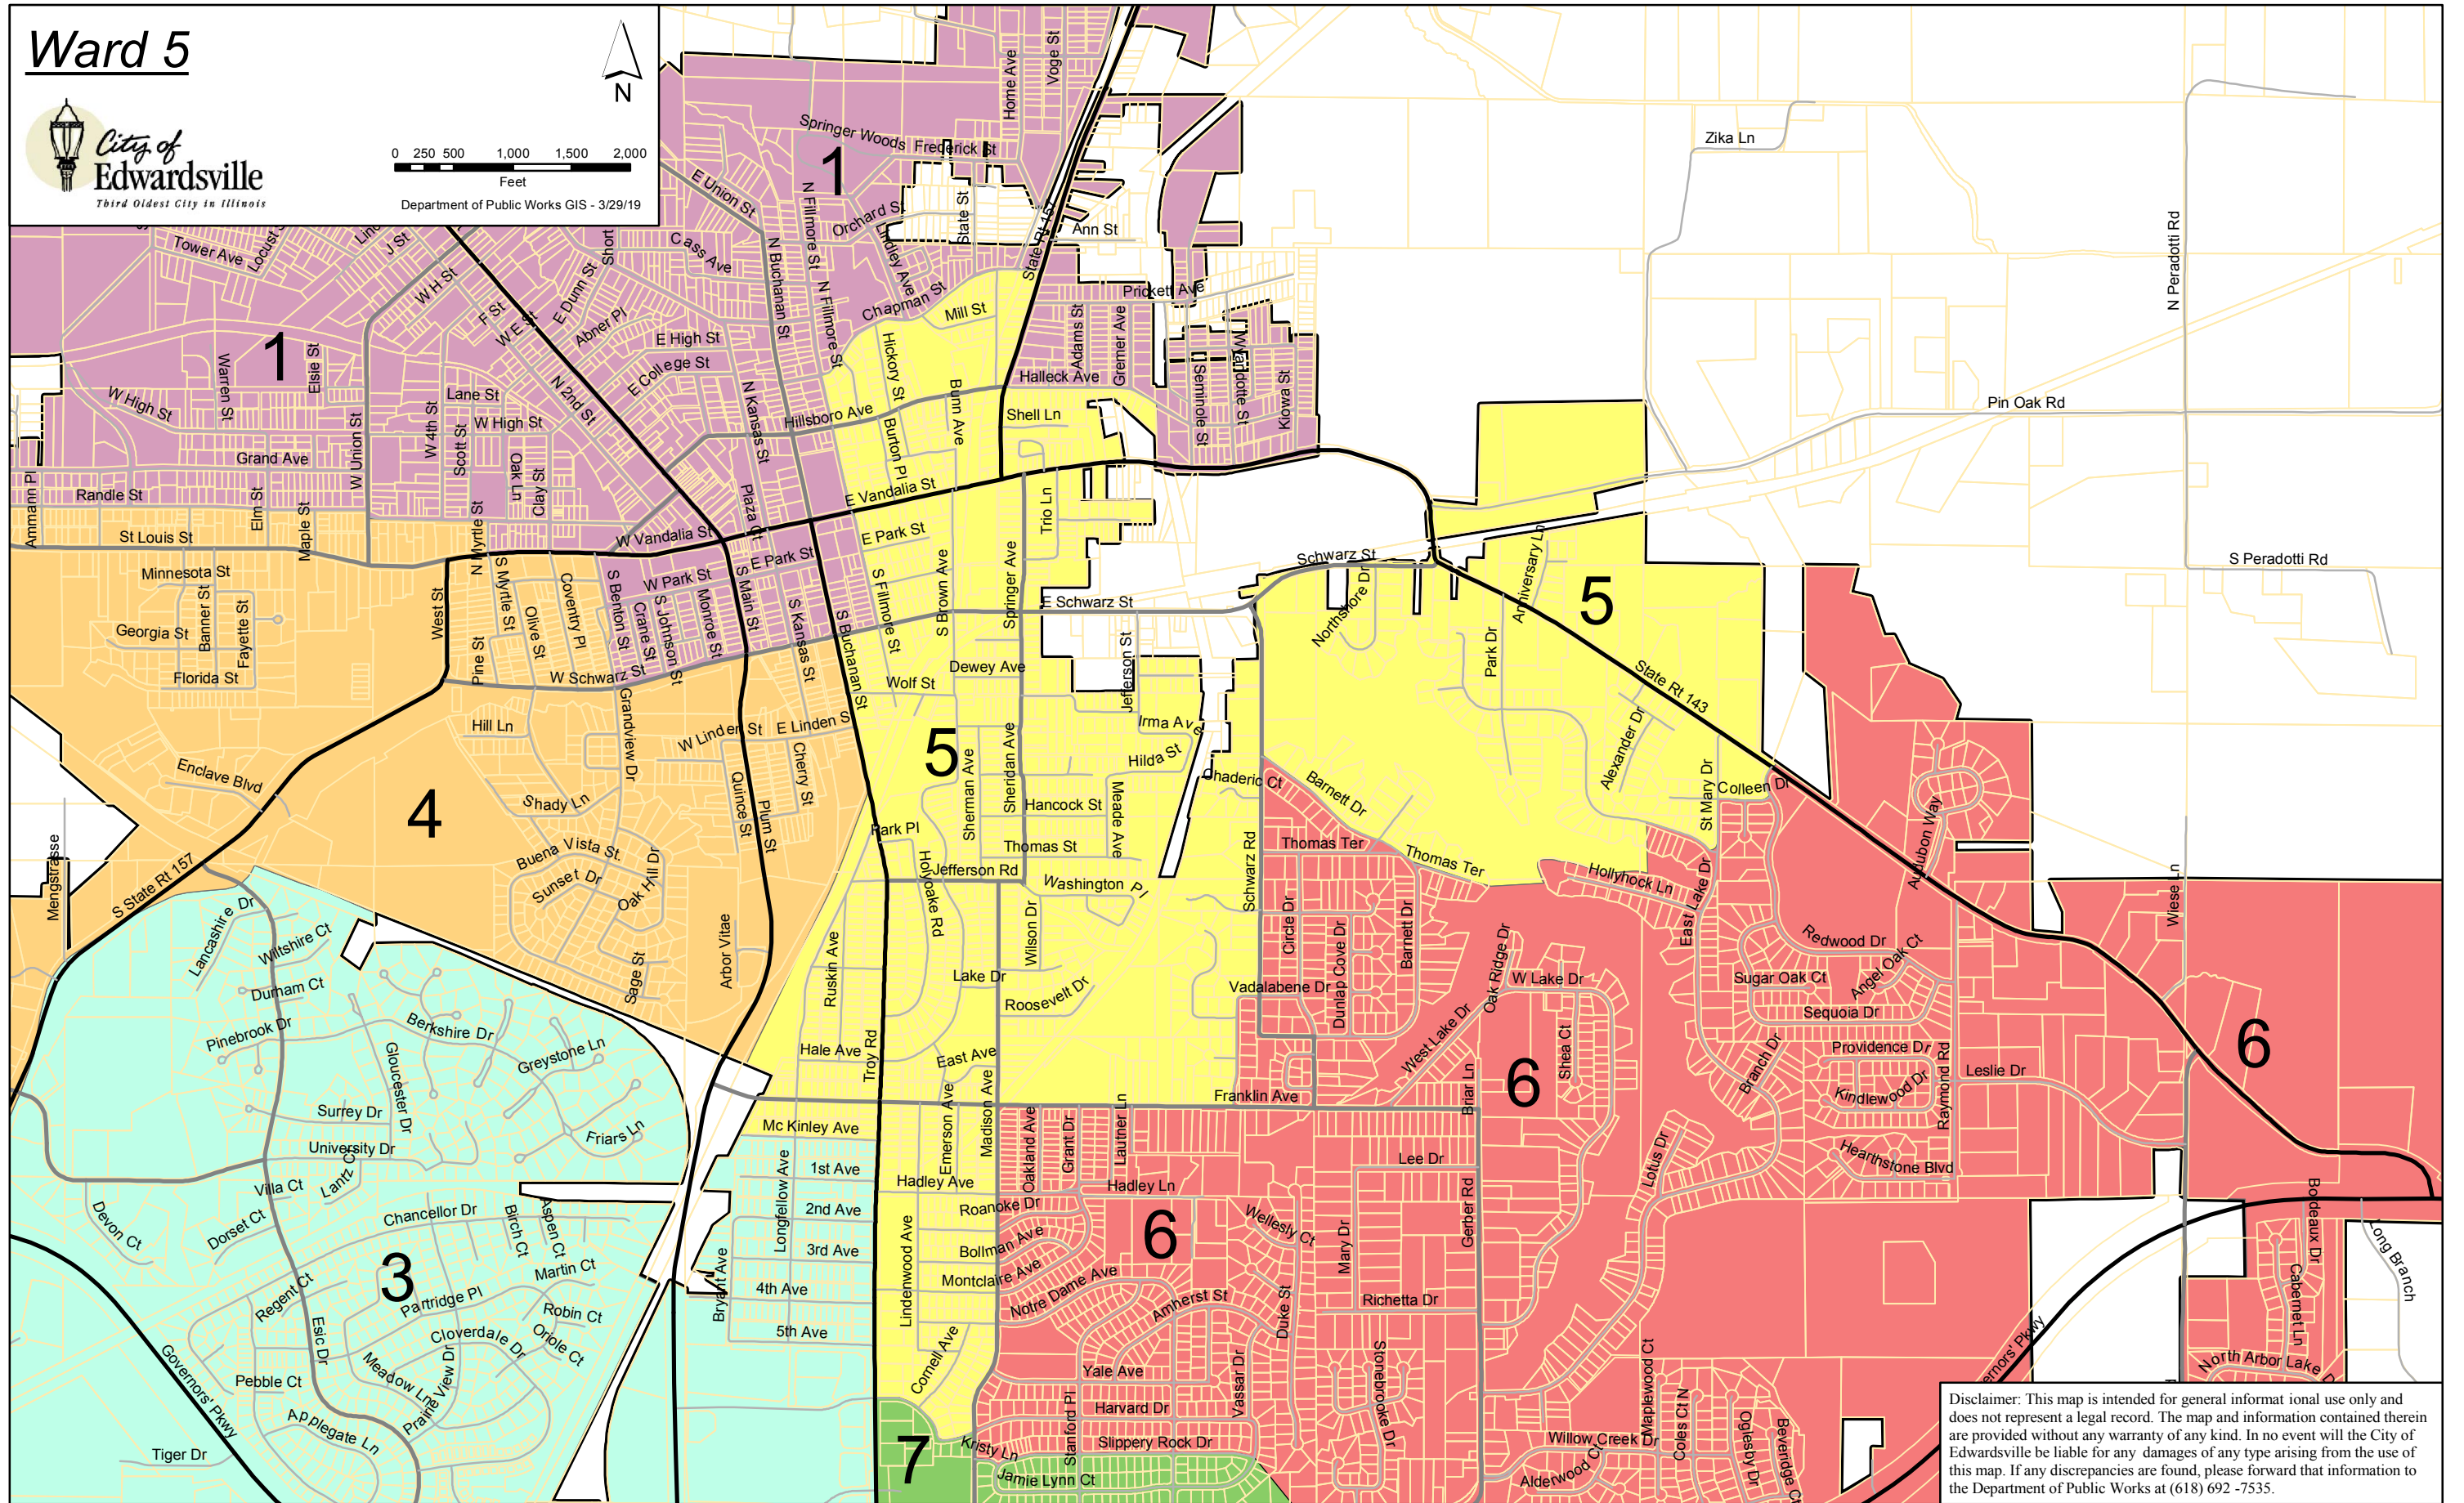

# Ward 5

Department of Public Works GIS - 3/29/19

Disclaimer: This map is intended for general informational use only and does not represent a legal record. The map and information contained therein are provided without any warranty of any kind. In no event will the City of Edwardsville be liable for any damages of any type arising from the use of this map. If any discrepancies are found, please forward that information to the Department of Public Works at (618) 692-7535.