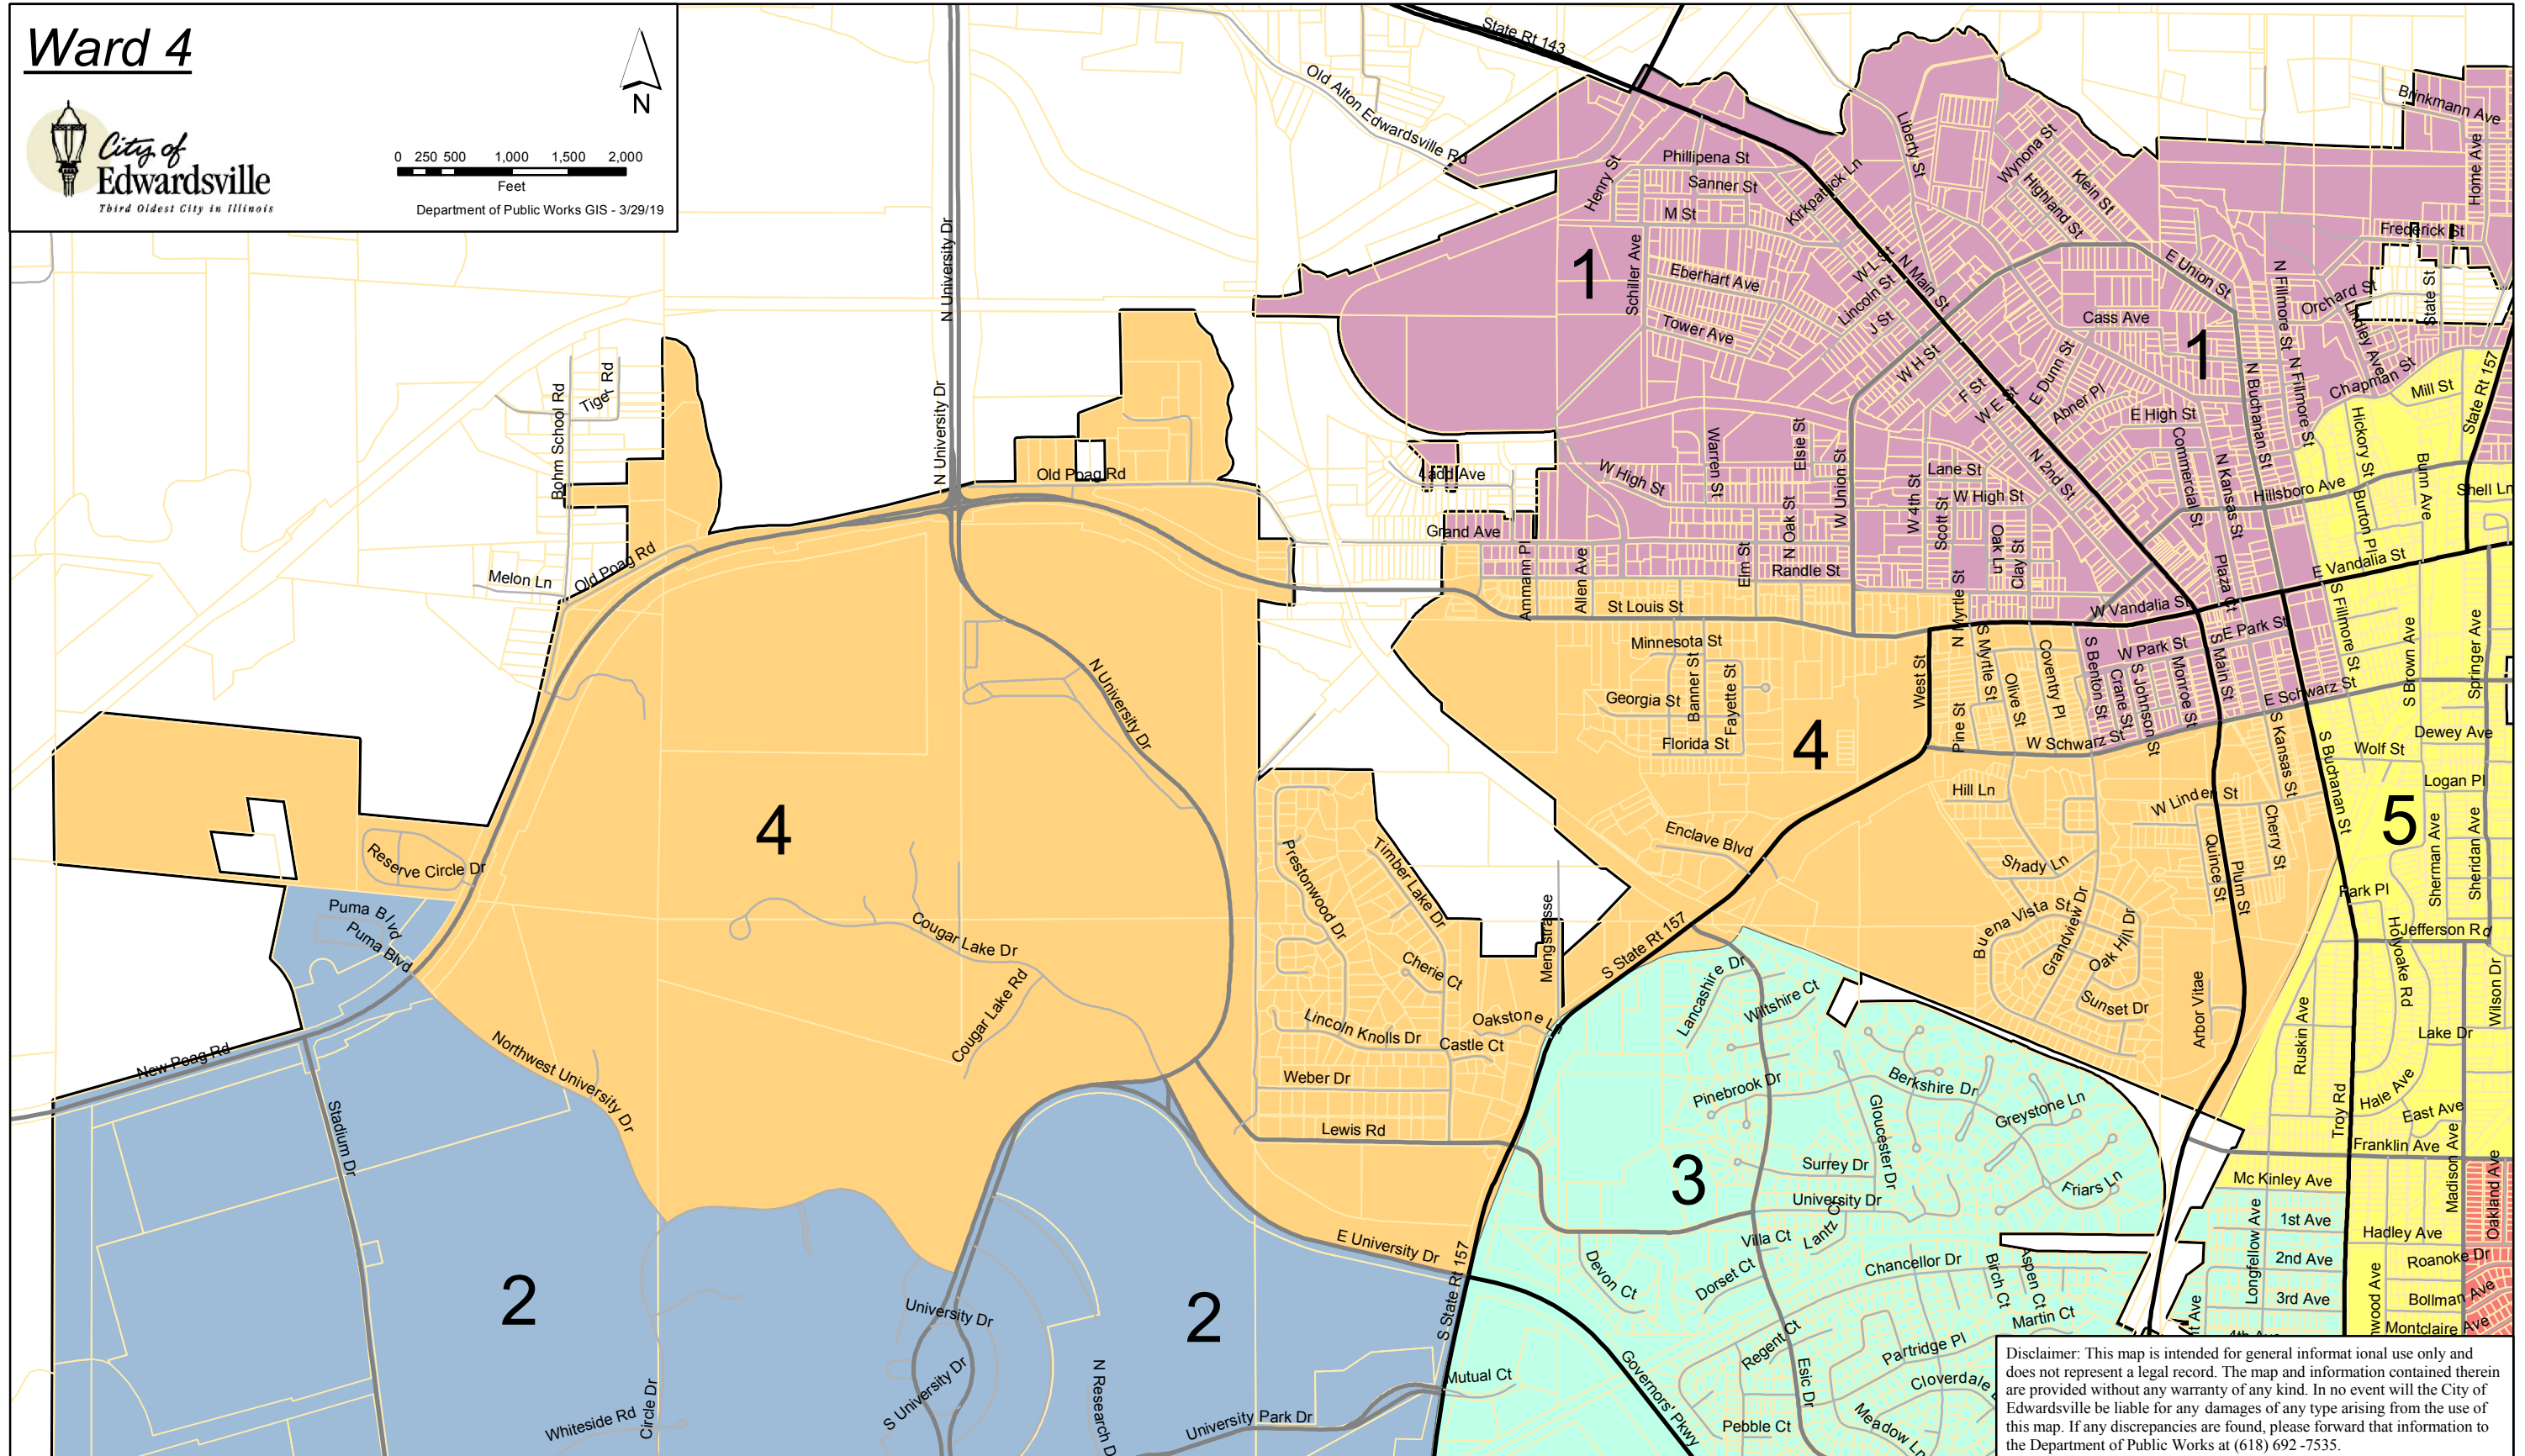

# Ward 4

Department of Public Works GIS - 3/29/19

Disclaimer: This map is intended for general informational use only and does not represent a legal record. The map and information contained therein are provided without any warranty of any kind. In no event will the City of Edwardsville be liable for any damages of any type arising from the use of this map. If any discrepancies are found, please forward that information to the Department of Public Works at (618) 692-7535.