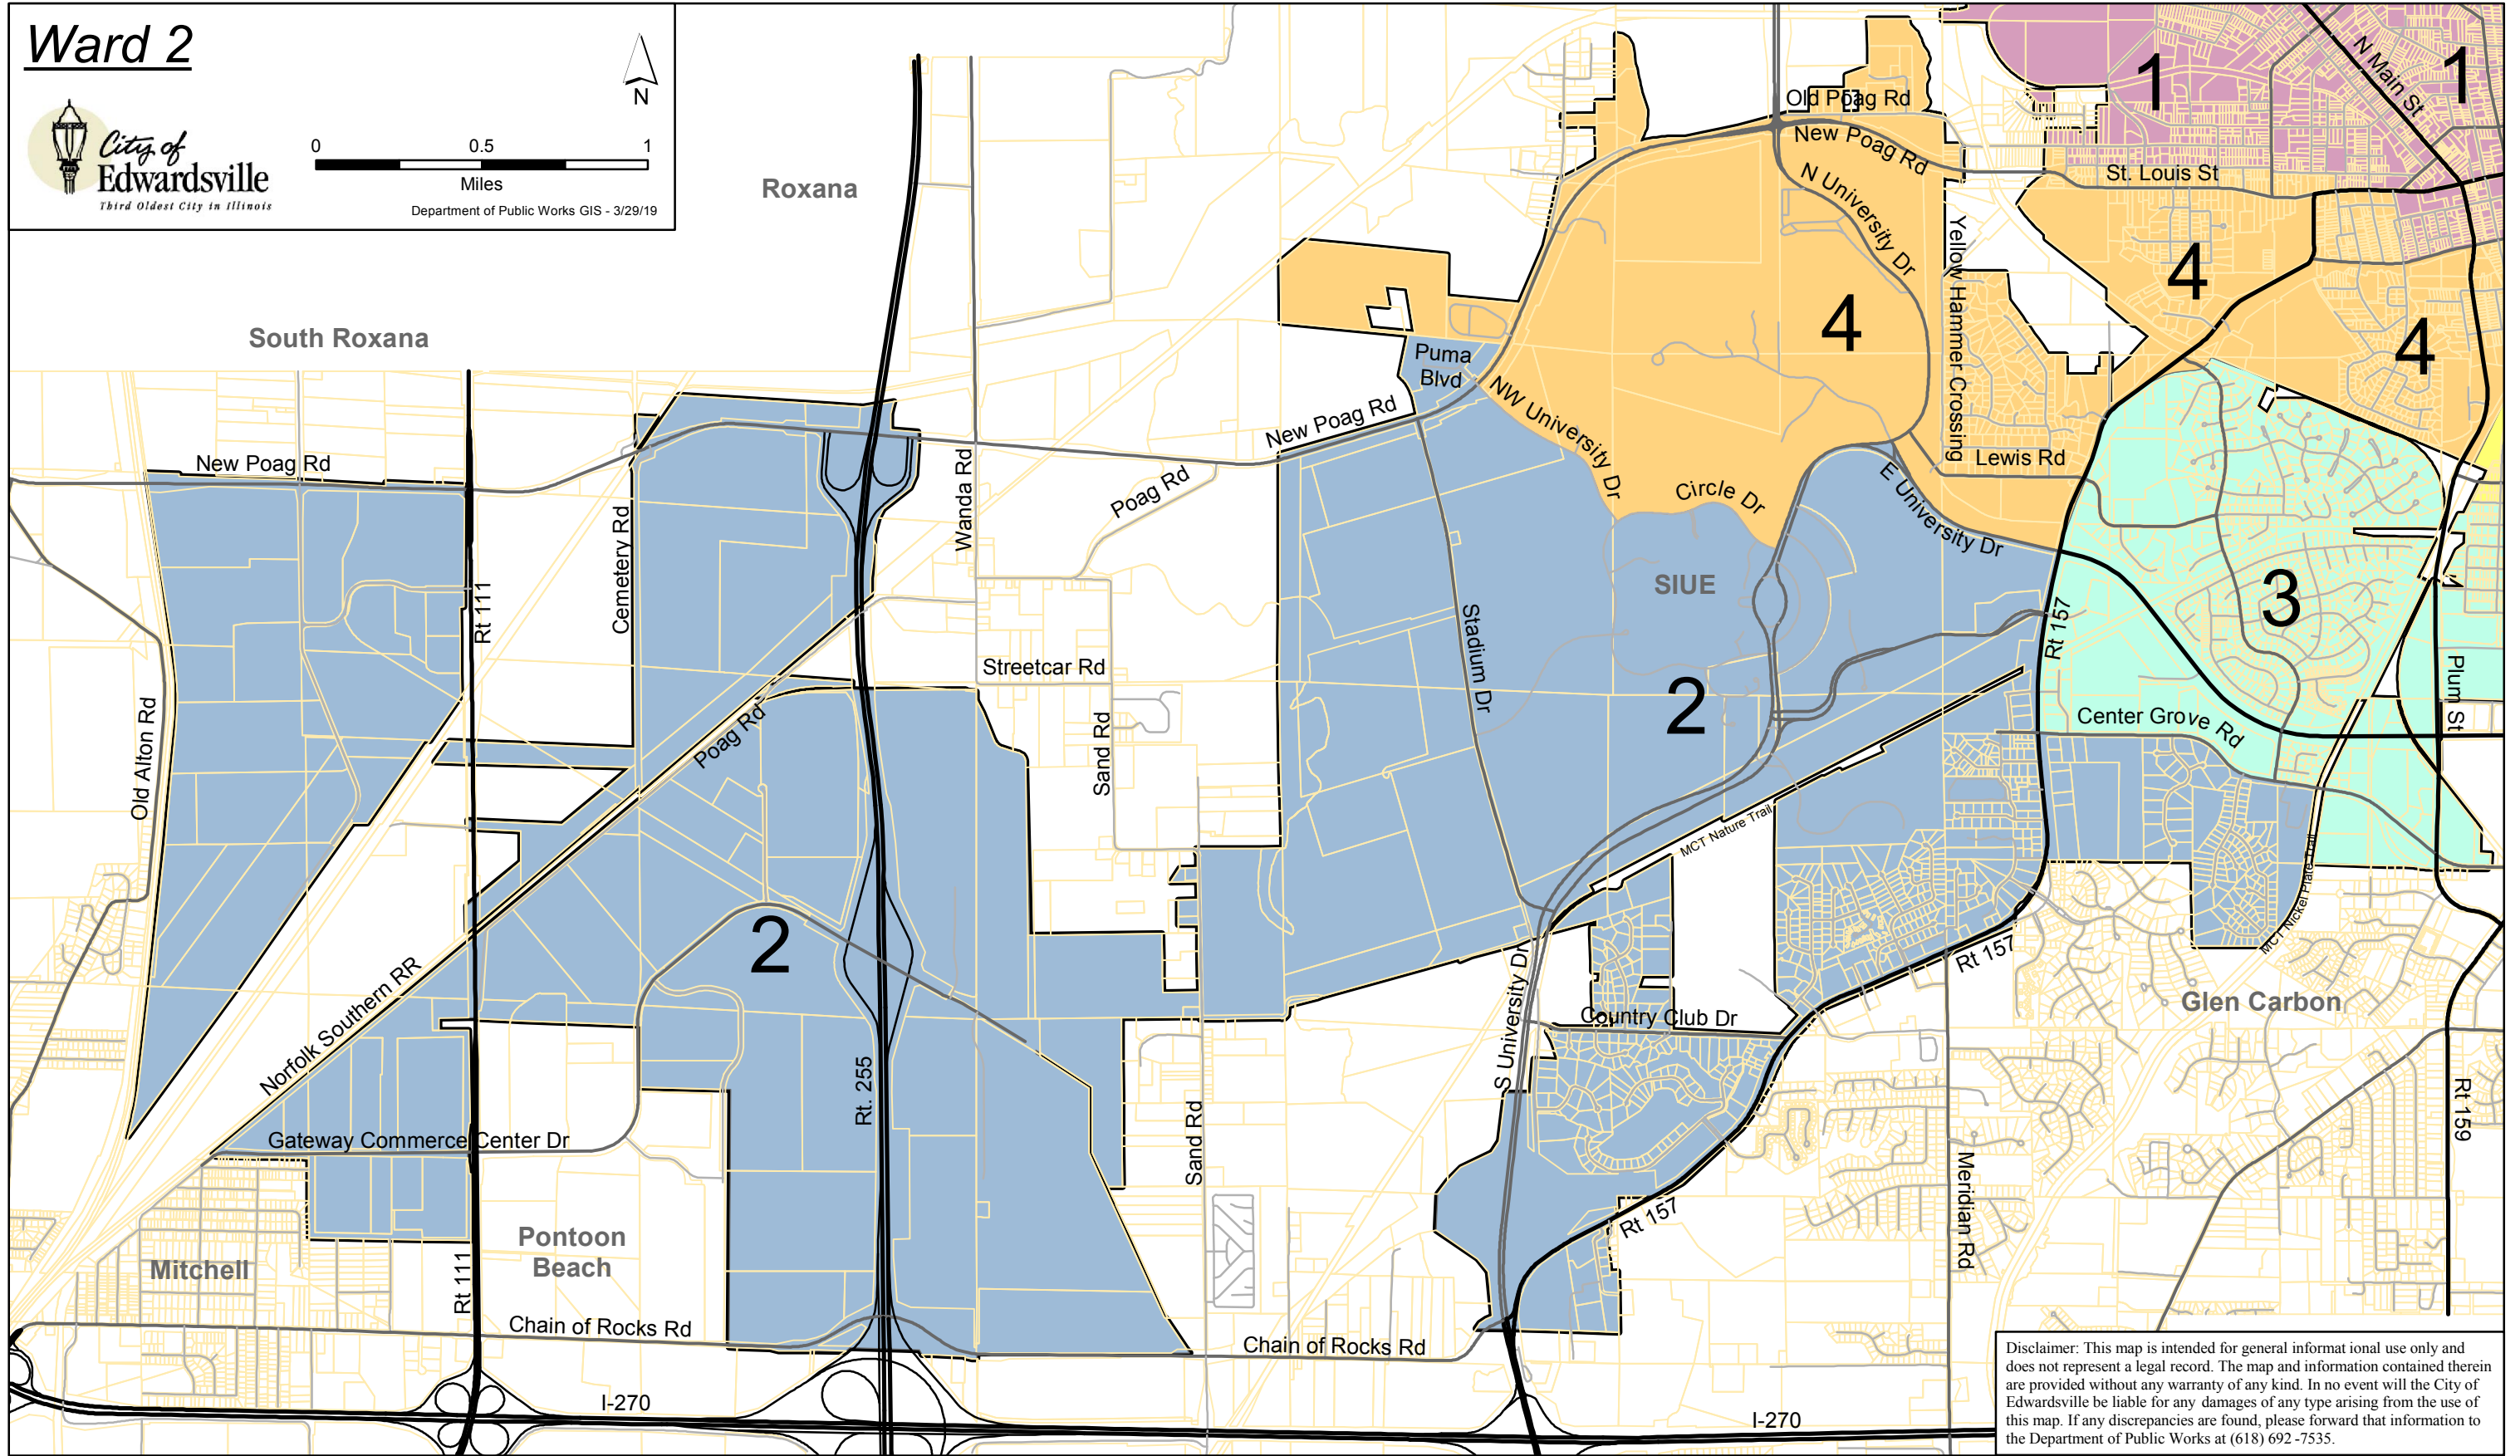

Ward 2

Department of Public Works GIS - 3/29/19

Roxana

South Roxana

Disclaimer: This map is intended for general informational use only and does not represent a legal record. The map and information contained therein are provided without any warranty of any kind. In no event will the City of Edwardsville be liable for any damages of any type arising from the use of this map. If any discrepancies are found, please forward that information to the Department of Public Works at (618) 692-7535.