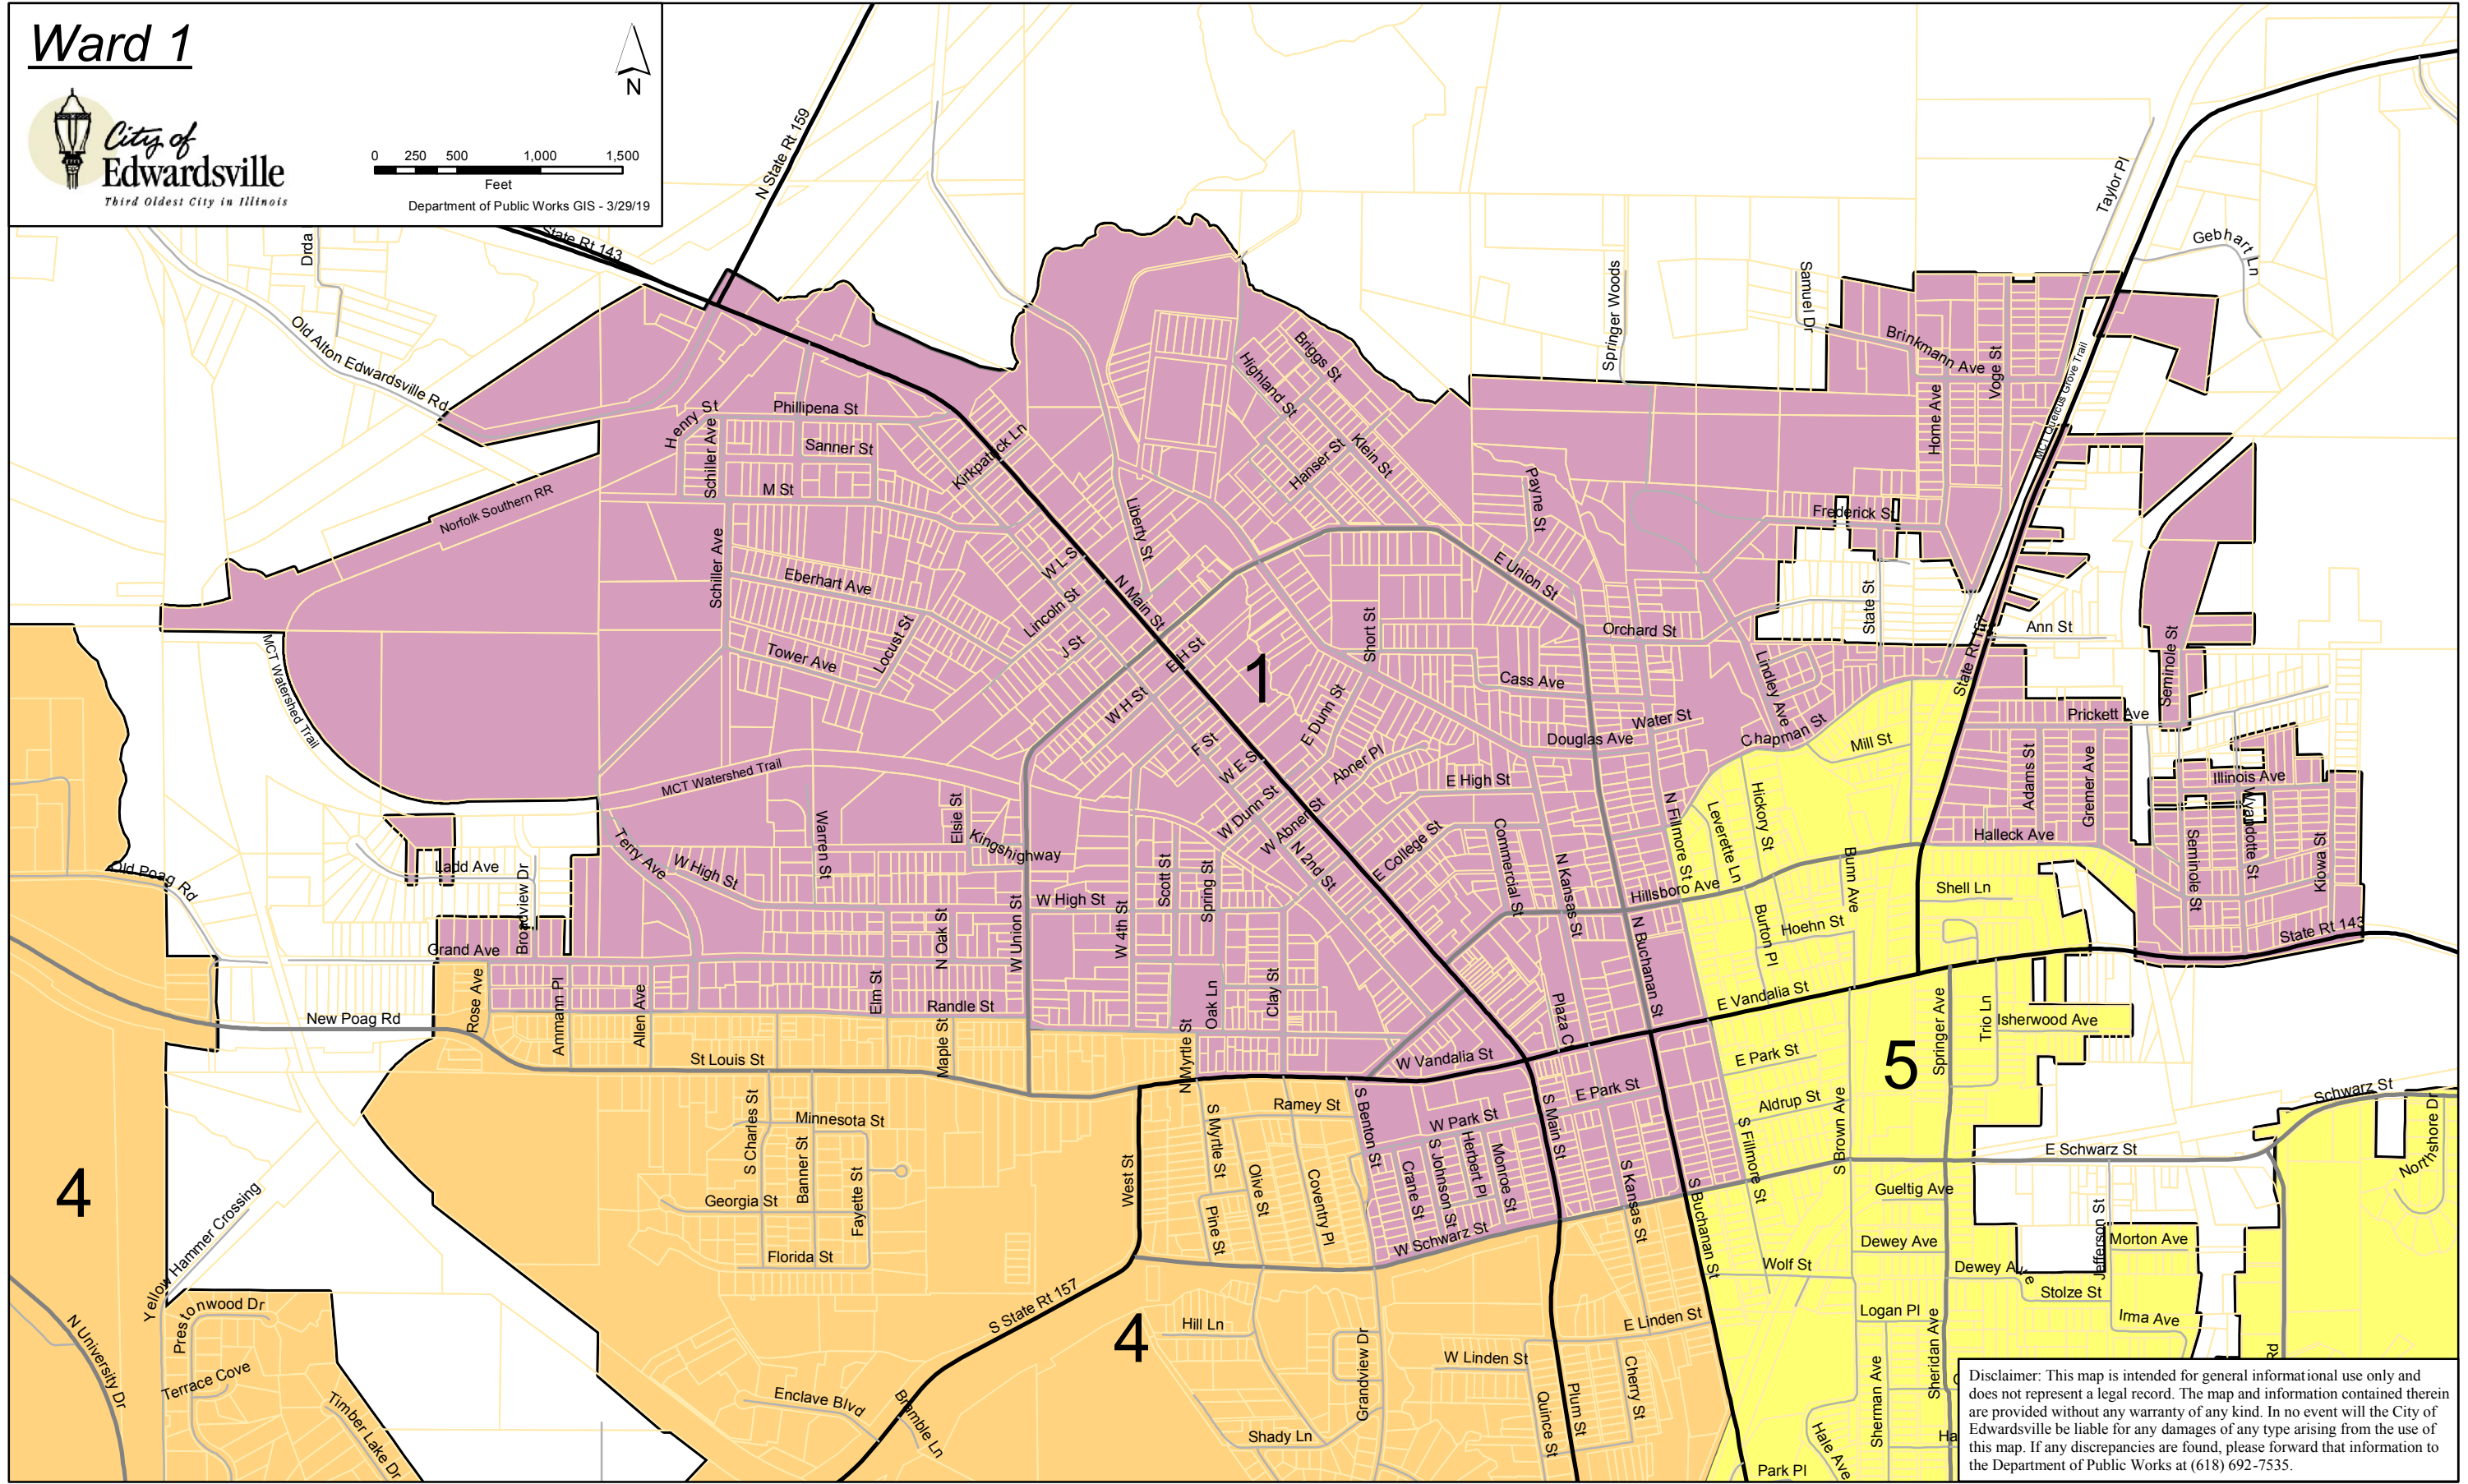

Ward 1

Department of Public Works GIS - 3/29/19

Disclaimer: This map is intended for general informational use only and does not represent a legal record. The map and information contained therein are provided without any warranty of any kind. In no event will the City of Edwardsville be liable for any damages of any type arising from the use of this map. If any discrepancies are found, please forward that information to the Department of Public Works at (618) 692-7535.