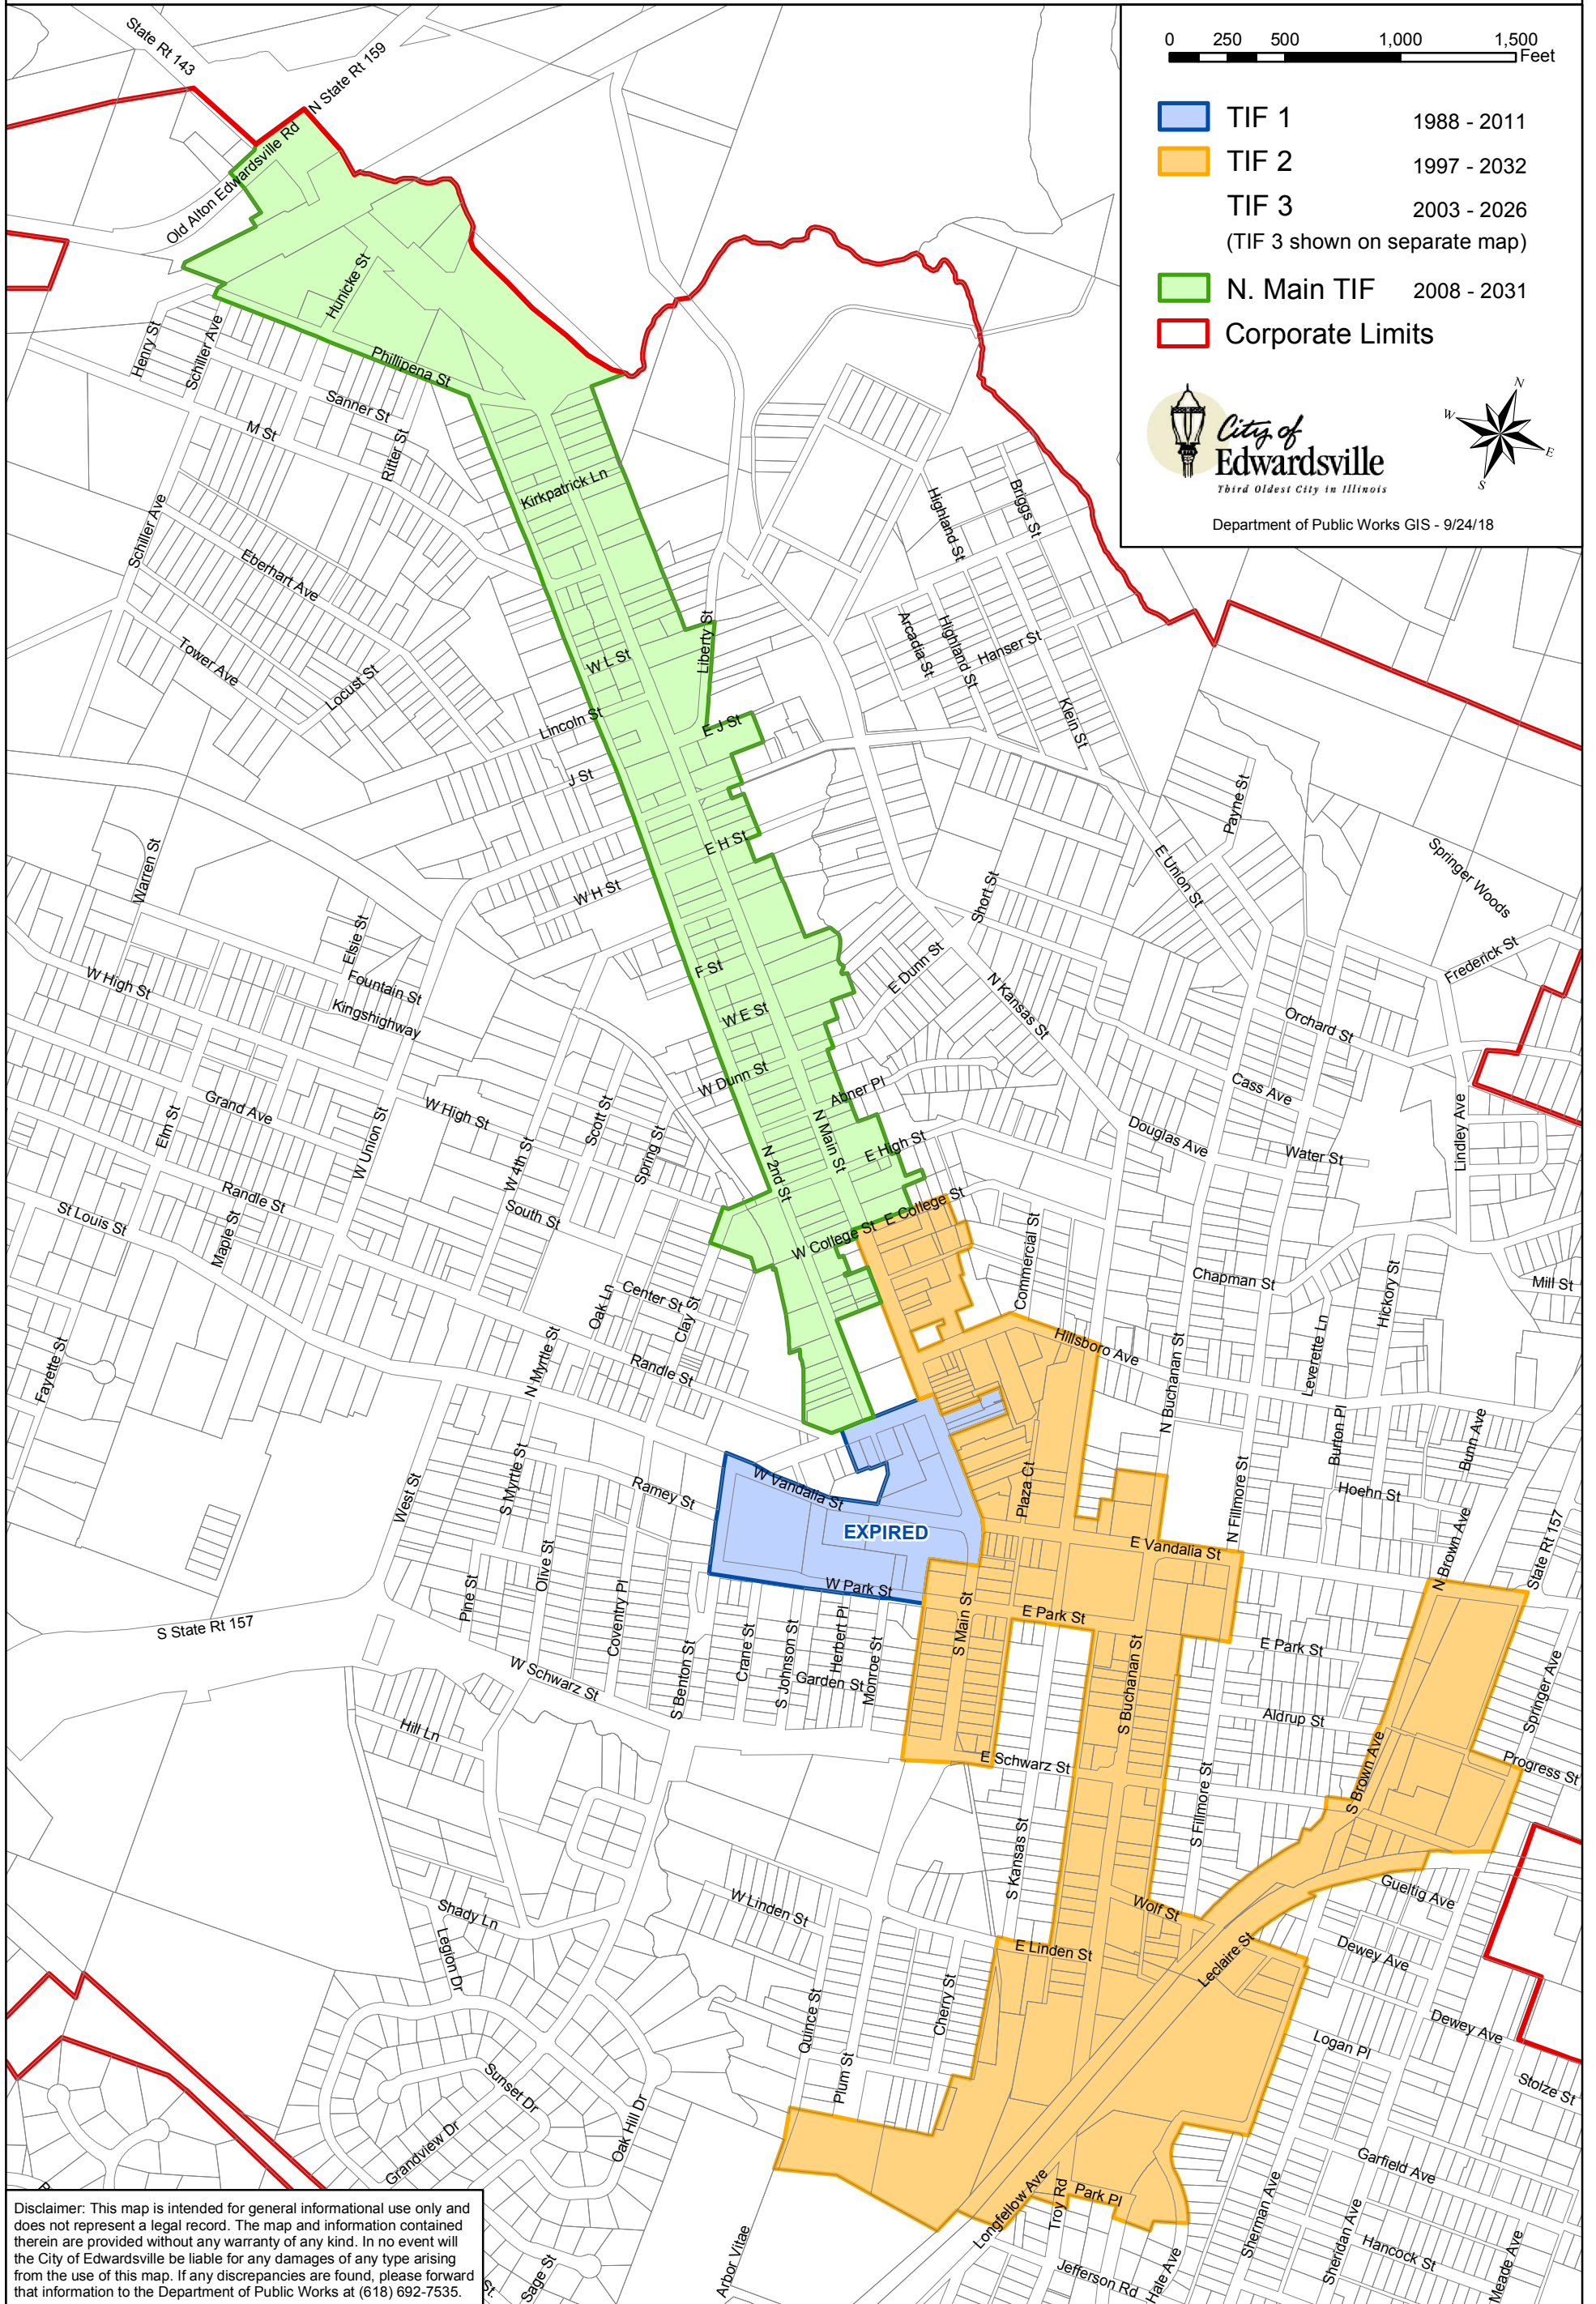

Edwardsville TIF Districts

Disclaimer: This map is intended for general informational use only and does not represent a legal record. The map and information contained therein are provided without any warranty of any kind. In no event will the City of Edwardsville be liable for any damages of any type arising from the use of this map. If any discrepancies are found, please forward that information to the Department of Public Works at (618) 692-7535.