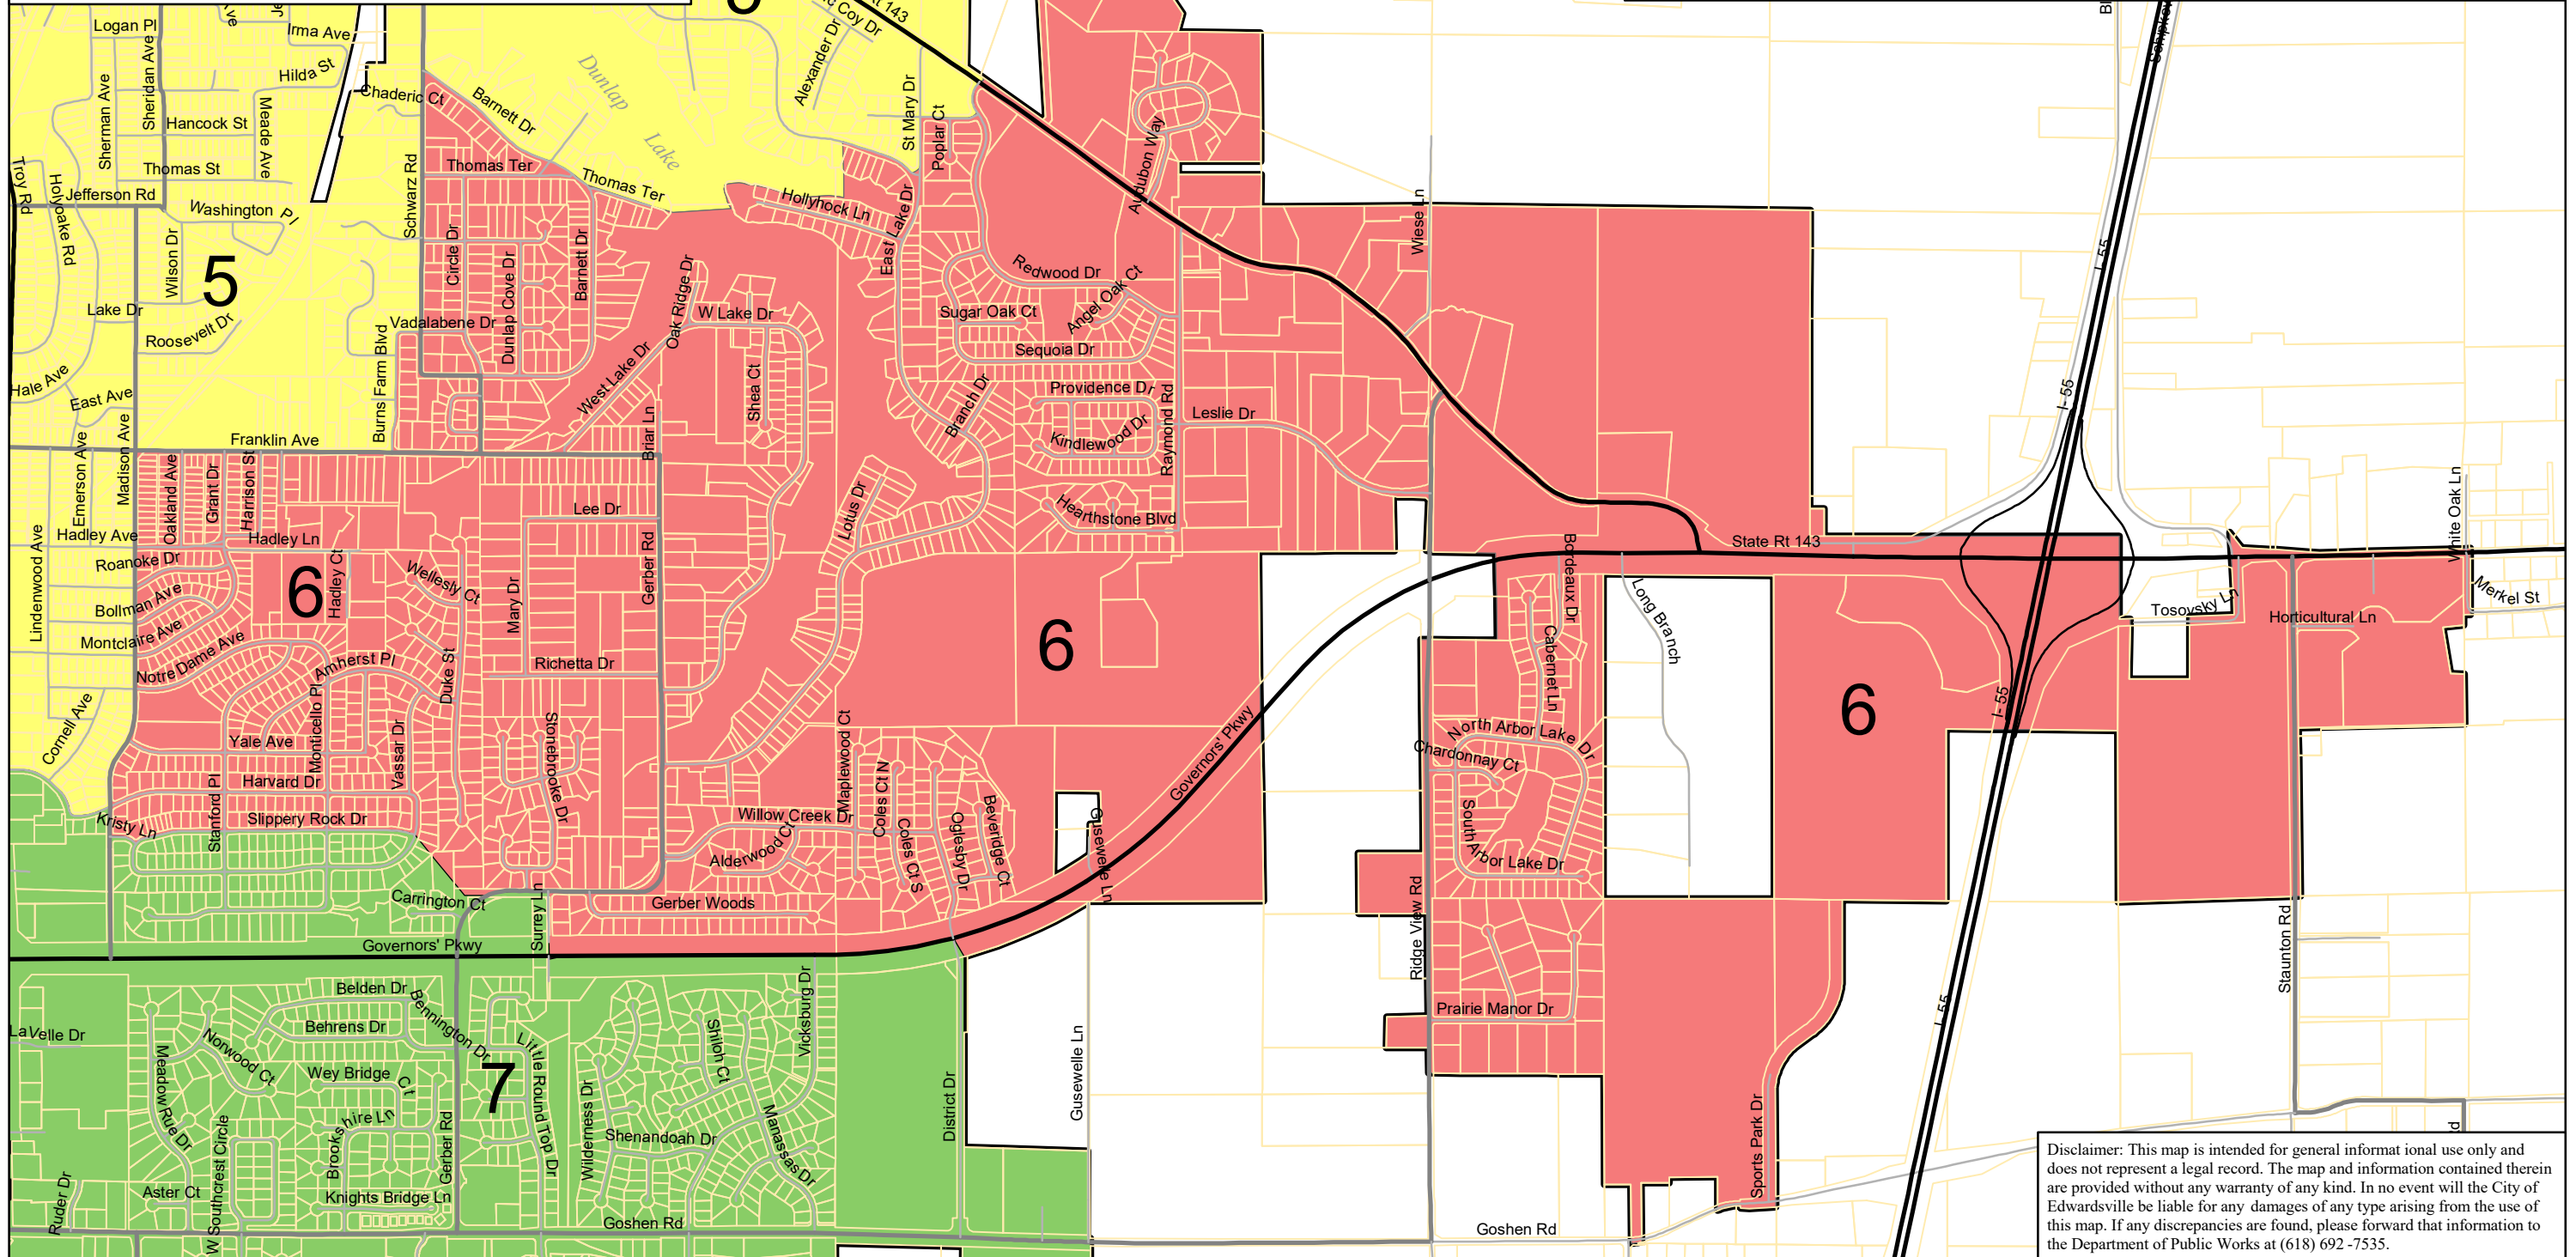

Ward 6 - 2023

Effective upon the next Consolidated Election, April 4, 2023.
Until this date, you will remain in your existing ward.
After April 4, 2023, new ward boundaries apply.
If you live in a neighborhood that will be in a new ward as of April 4, 2023,
you will vote according to your new ward, as shown on this map.

Disclaimer: This map is intended for general informational use only and does not represent a legal record. The map and information contained therein are provided without any warranty of any kind. In no event will the City of Edwardsville be liable for any damages of any type arising from the use of this map. If any discrepancies are found, please forward that information to the Department of Public Works at (618) 692-7535.