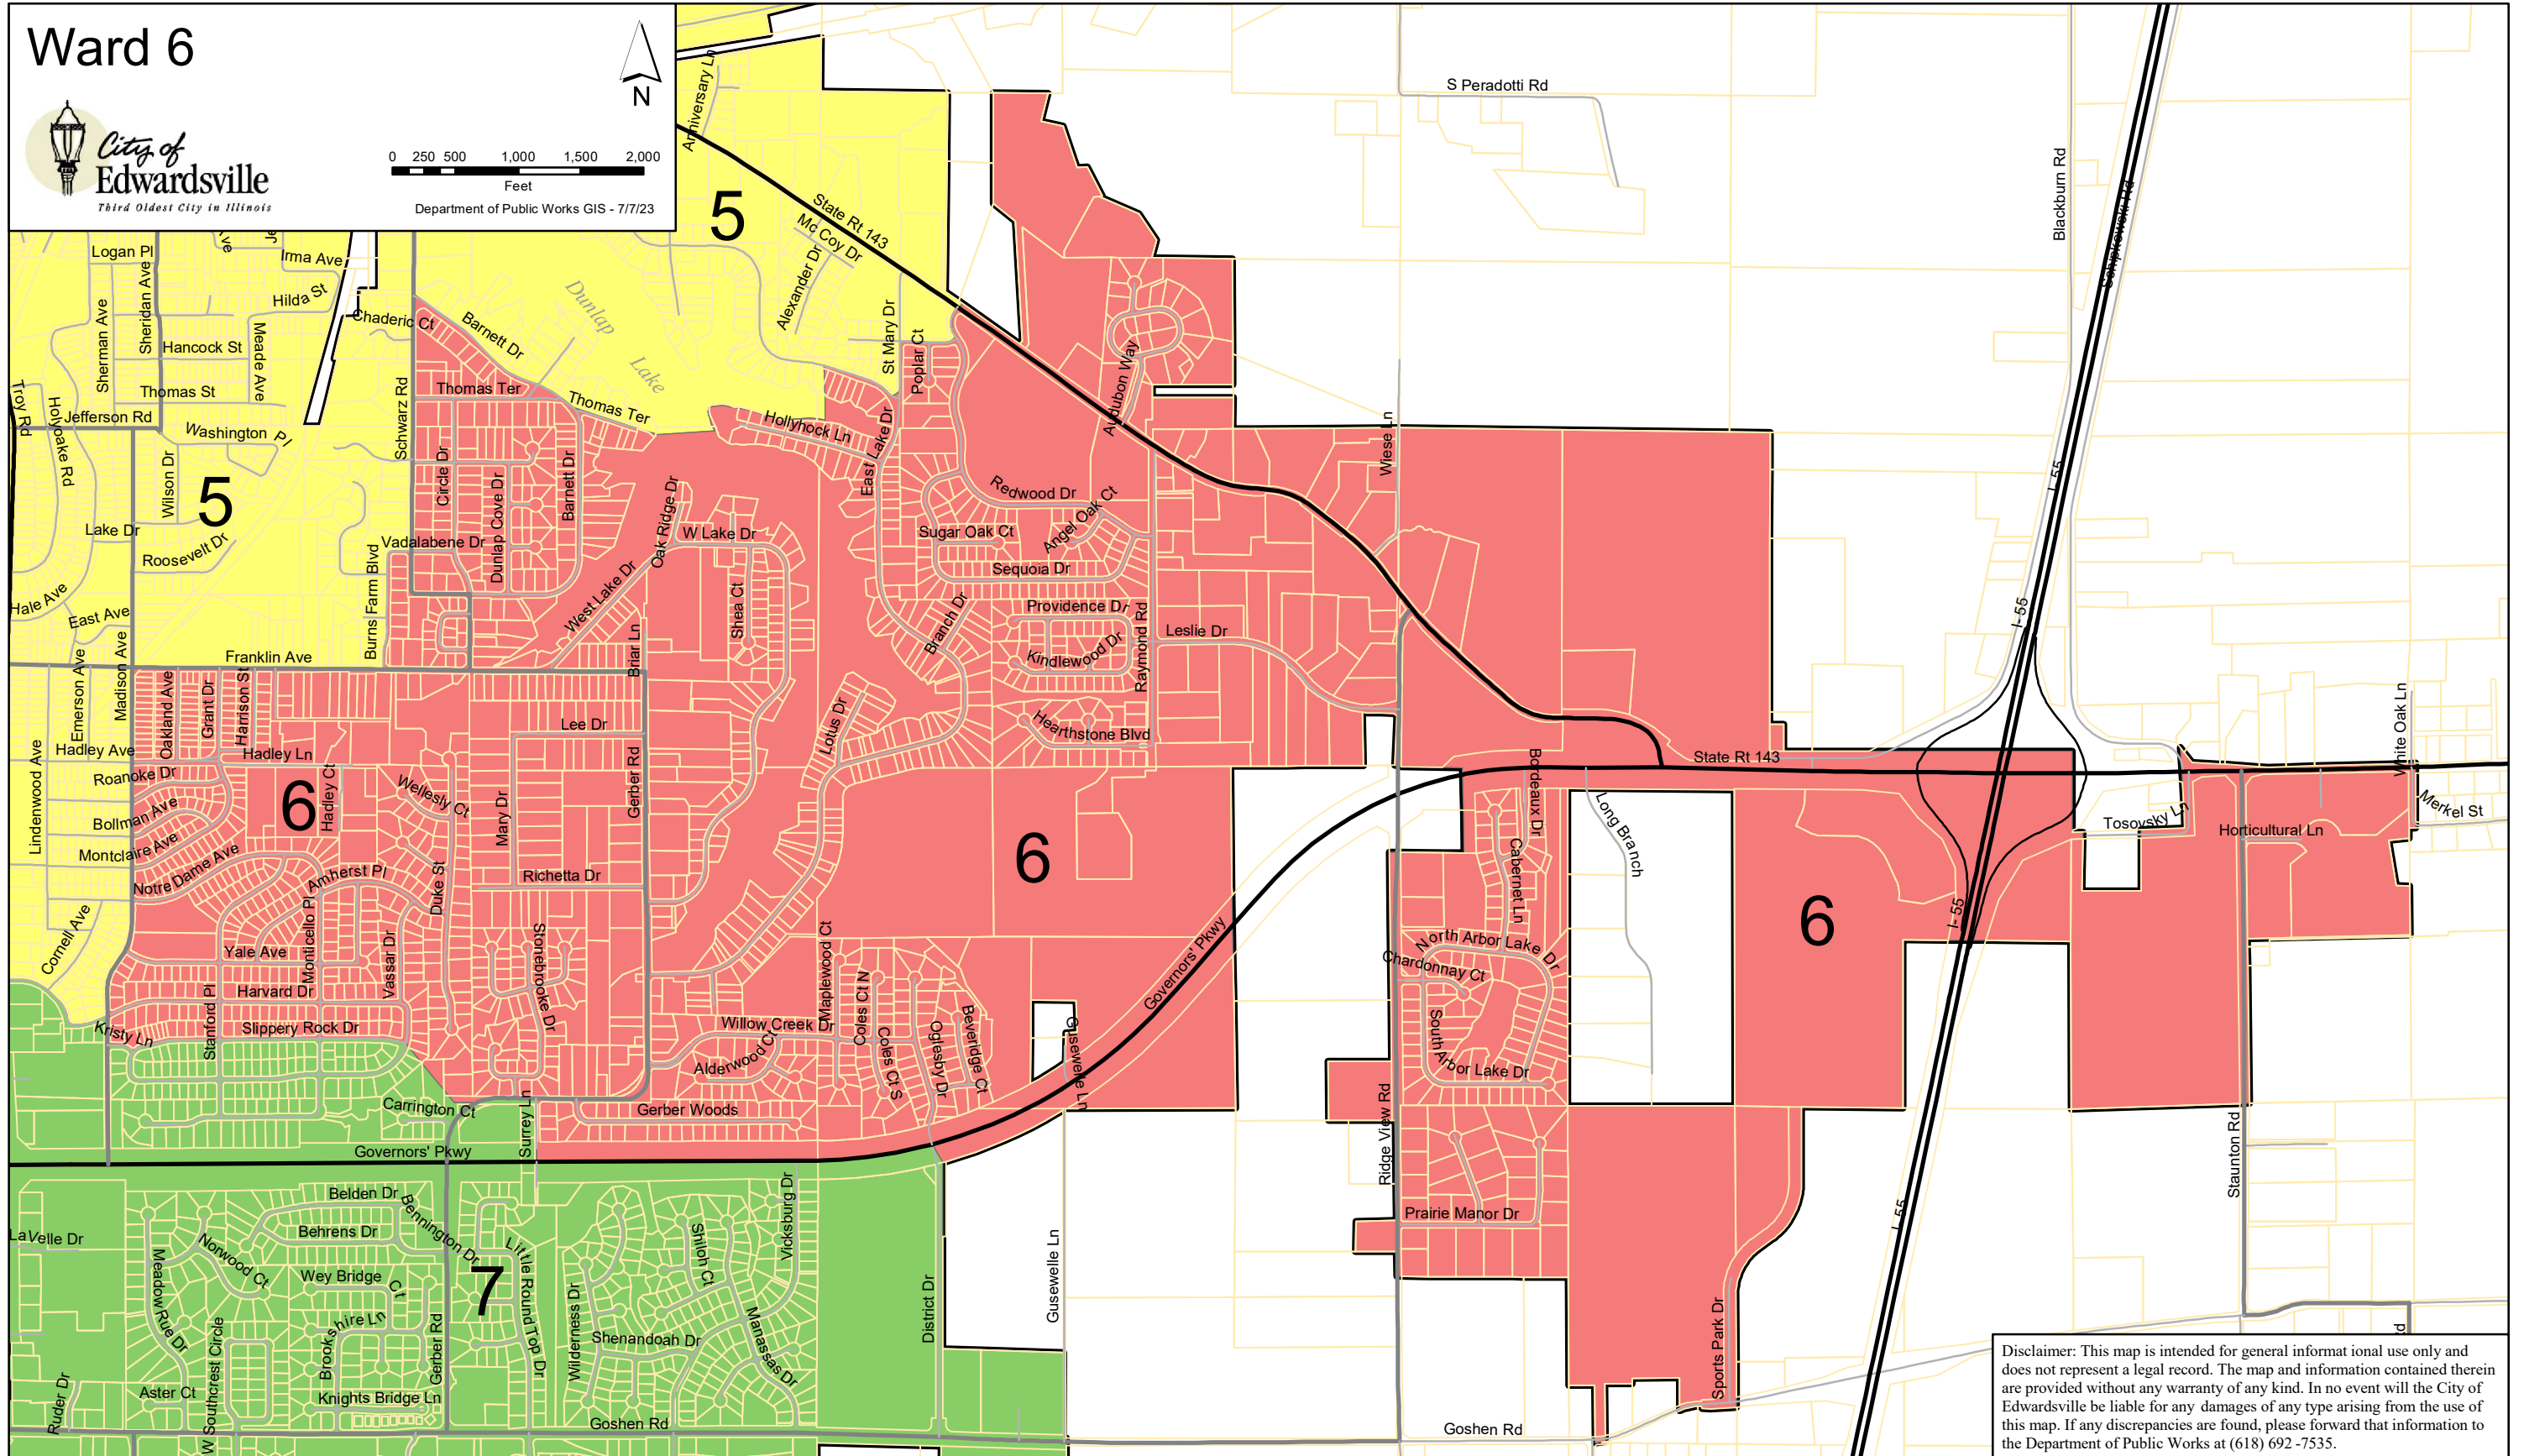

Ward 6

Disclaimer: This map is intended for general informational use only and does not represent a legal record. The map and information contained therein are provided without any warranty of any kind. In no event will the City of Edwardsville be liable for any damages of any type arising from the use of this map. If any discrepancies are found, please forward that information to the Department of Public Works at (618) 692-7535.