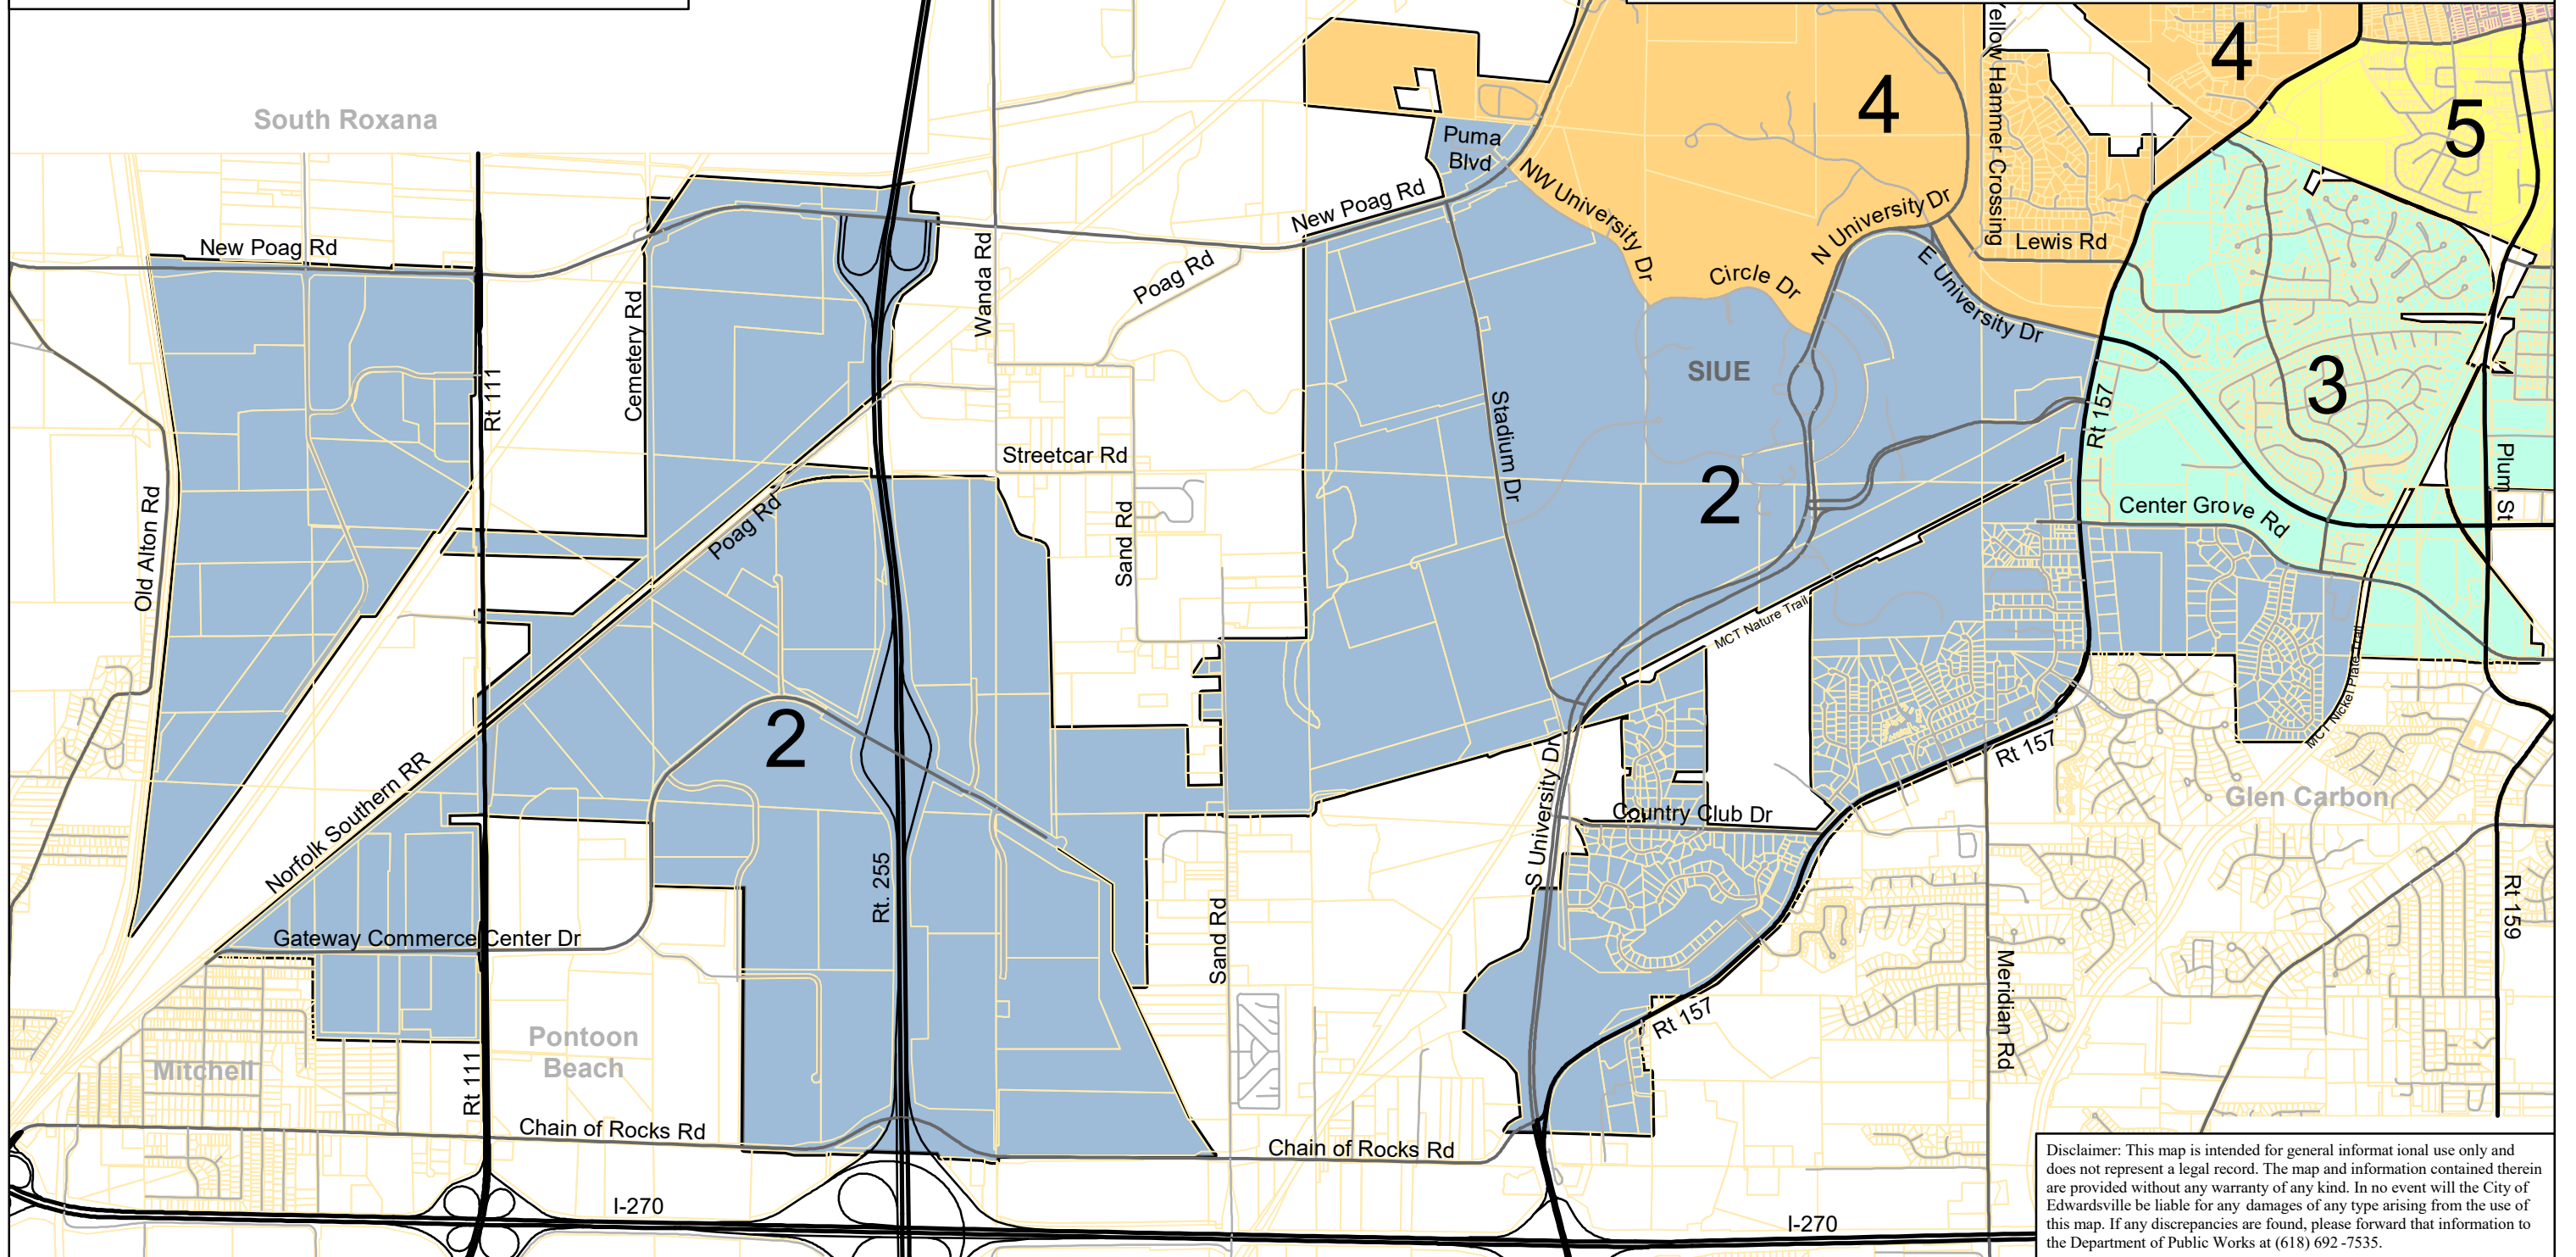

Ward 2 - 2023

Department of Public Works GIS - 2/28/23

Roxana

South Roxana

Effective upon the next Consolidated Election, April 4, 2023. Until this date, you will remain in your existing ward. After April 4, 2023, new ward boundaries apply. If you live in a neighborhood that will be in a new ward as of April 4, 2023, you will vote according to your new ward, as shown on this map.

Disclaimer: This map is intended for general informational use only and does not represent a legal record. The map and information contained therein are provided without any warranty of any kind. In no event will the City of Edwardsville be liable for any damages of any type arising from the use of this map. If any discrepancies are found, please forward that information to the Department of Public Works at (618) 692-7535.