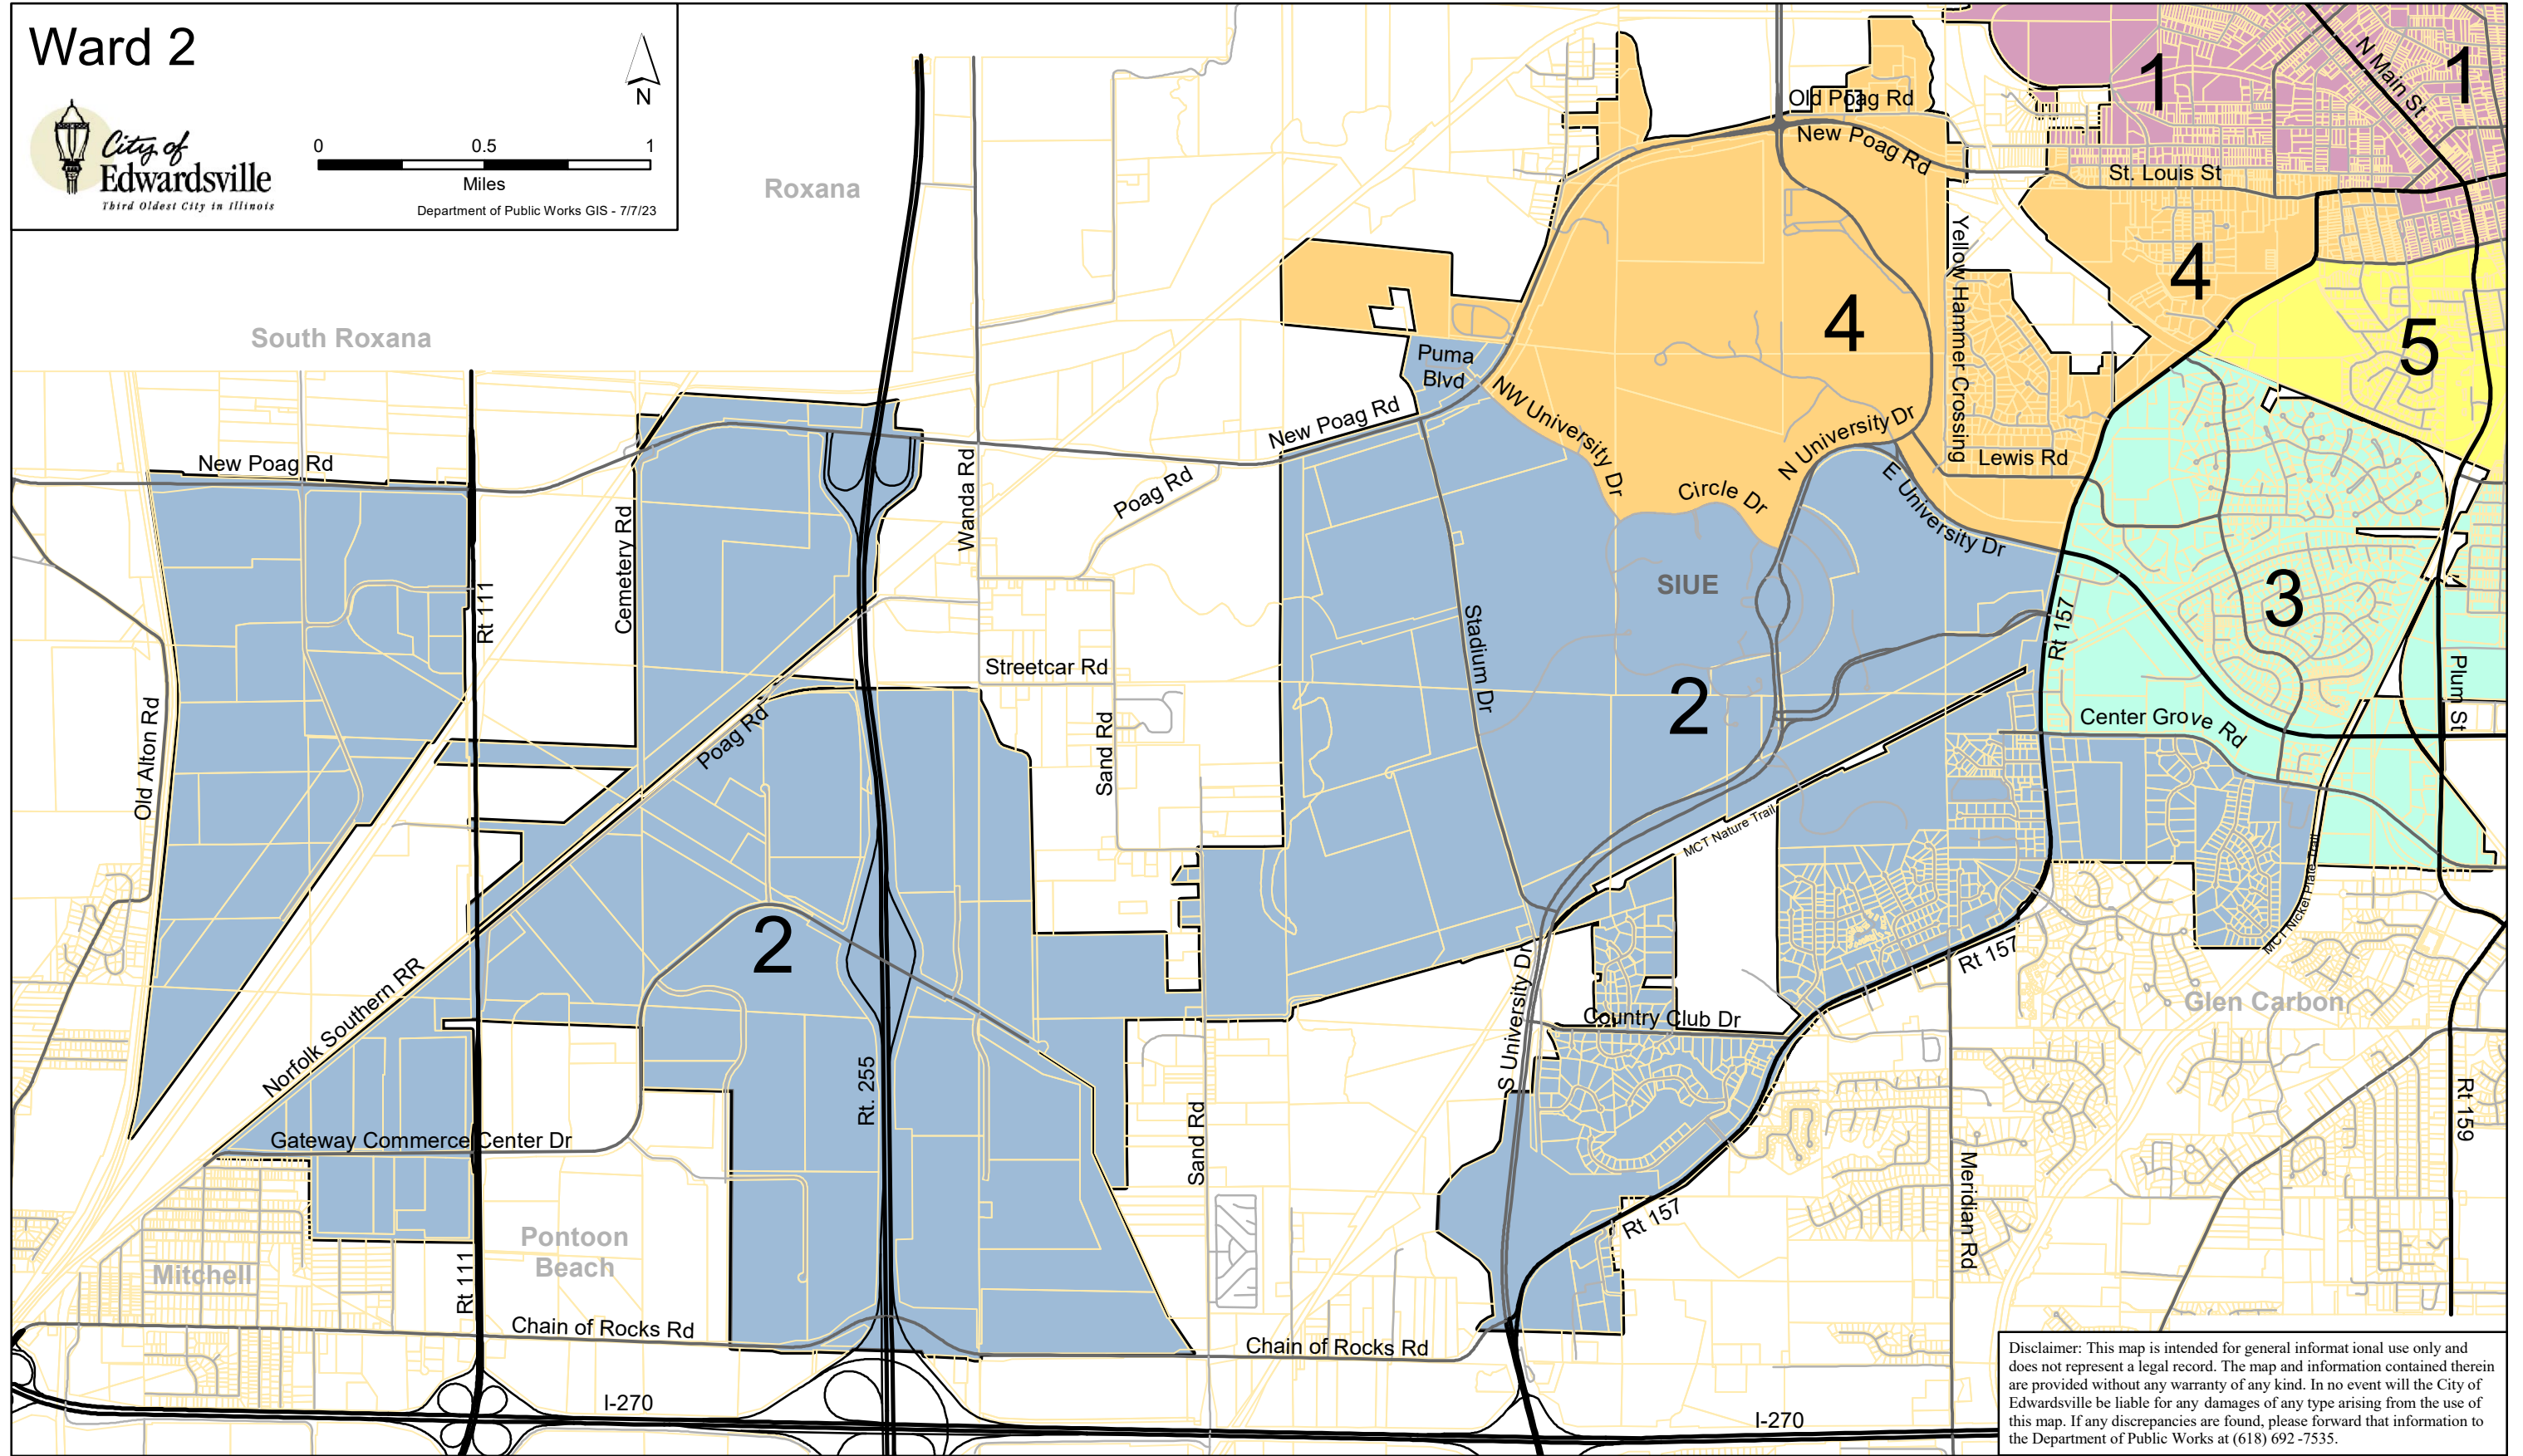

Ward 2

Department of Public Works GIS - 7/7/23

Roxana

South Roxana

Disclaimer: This map is intended for general informational use only and does not represent a legal record. The map and information contained therein are provided without any warranty of any kind. In no event will the City of Edwardsville be liable for any damages of any type arising from the use of this map. If any discrepancies are found, please forward that information to the Department of Public Works at (618) 692-7535.