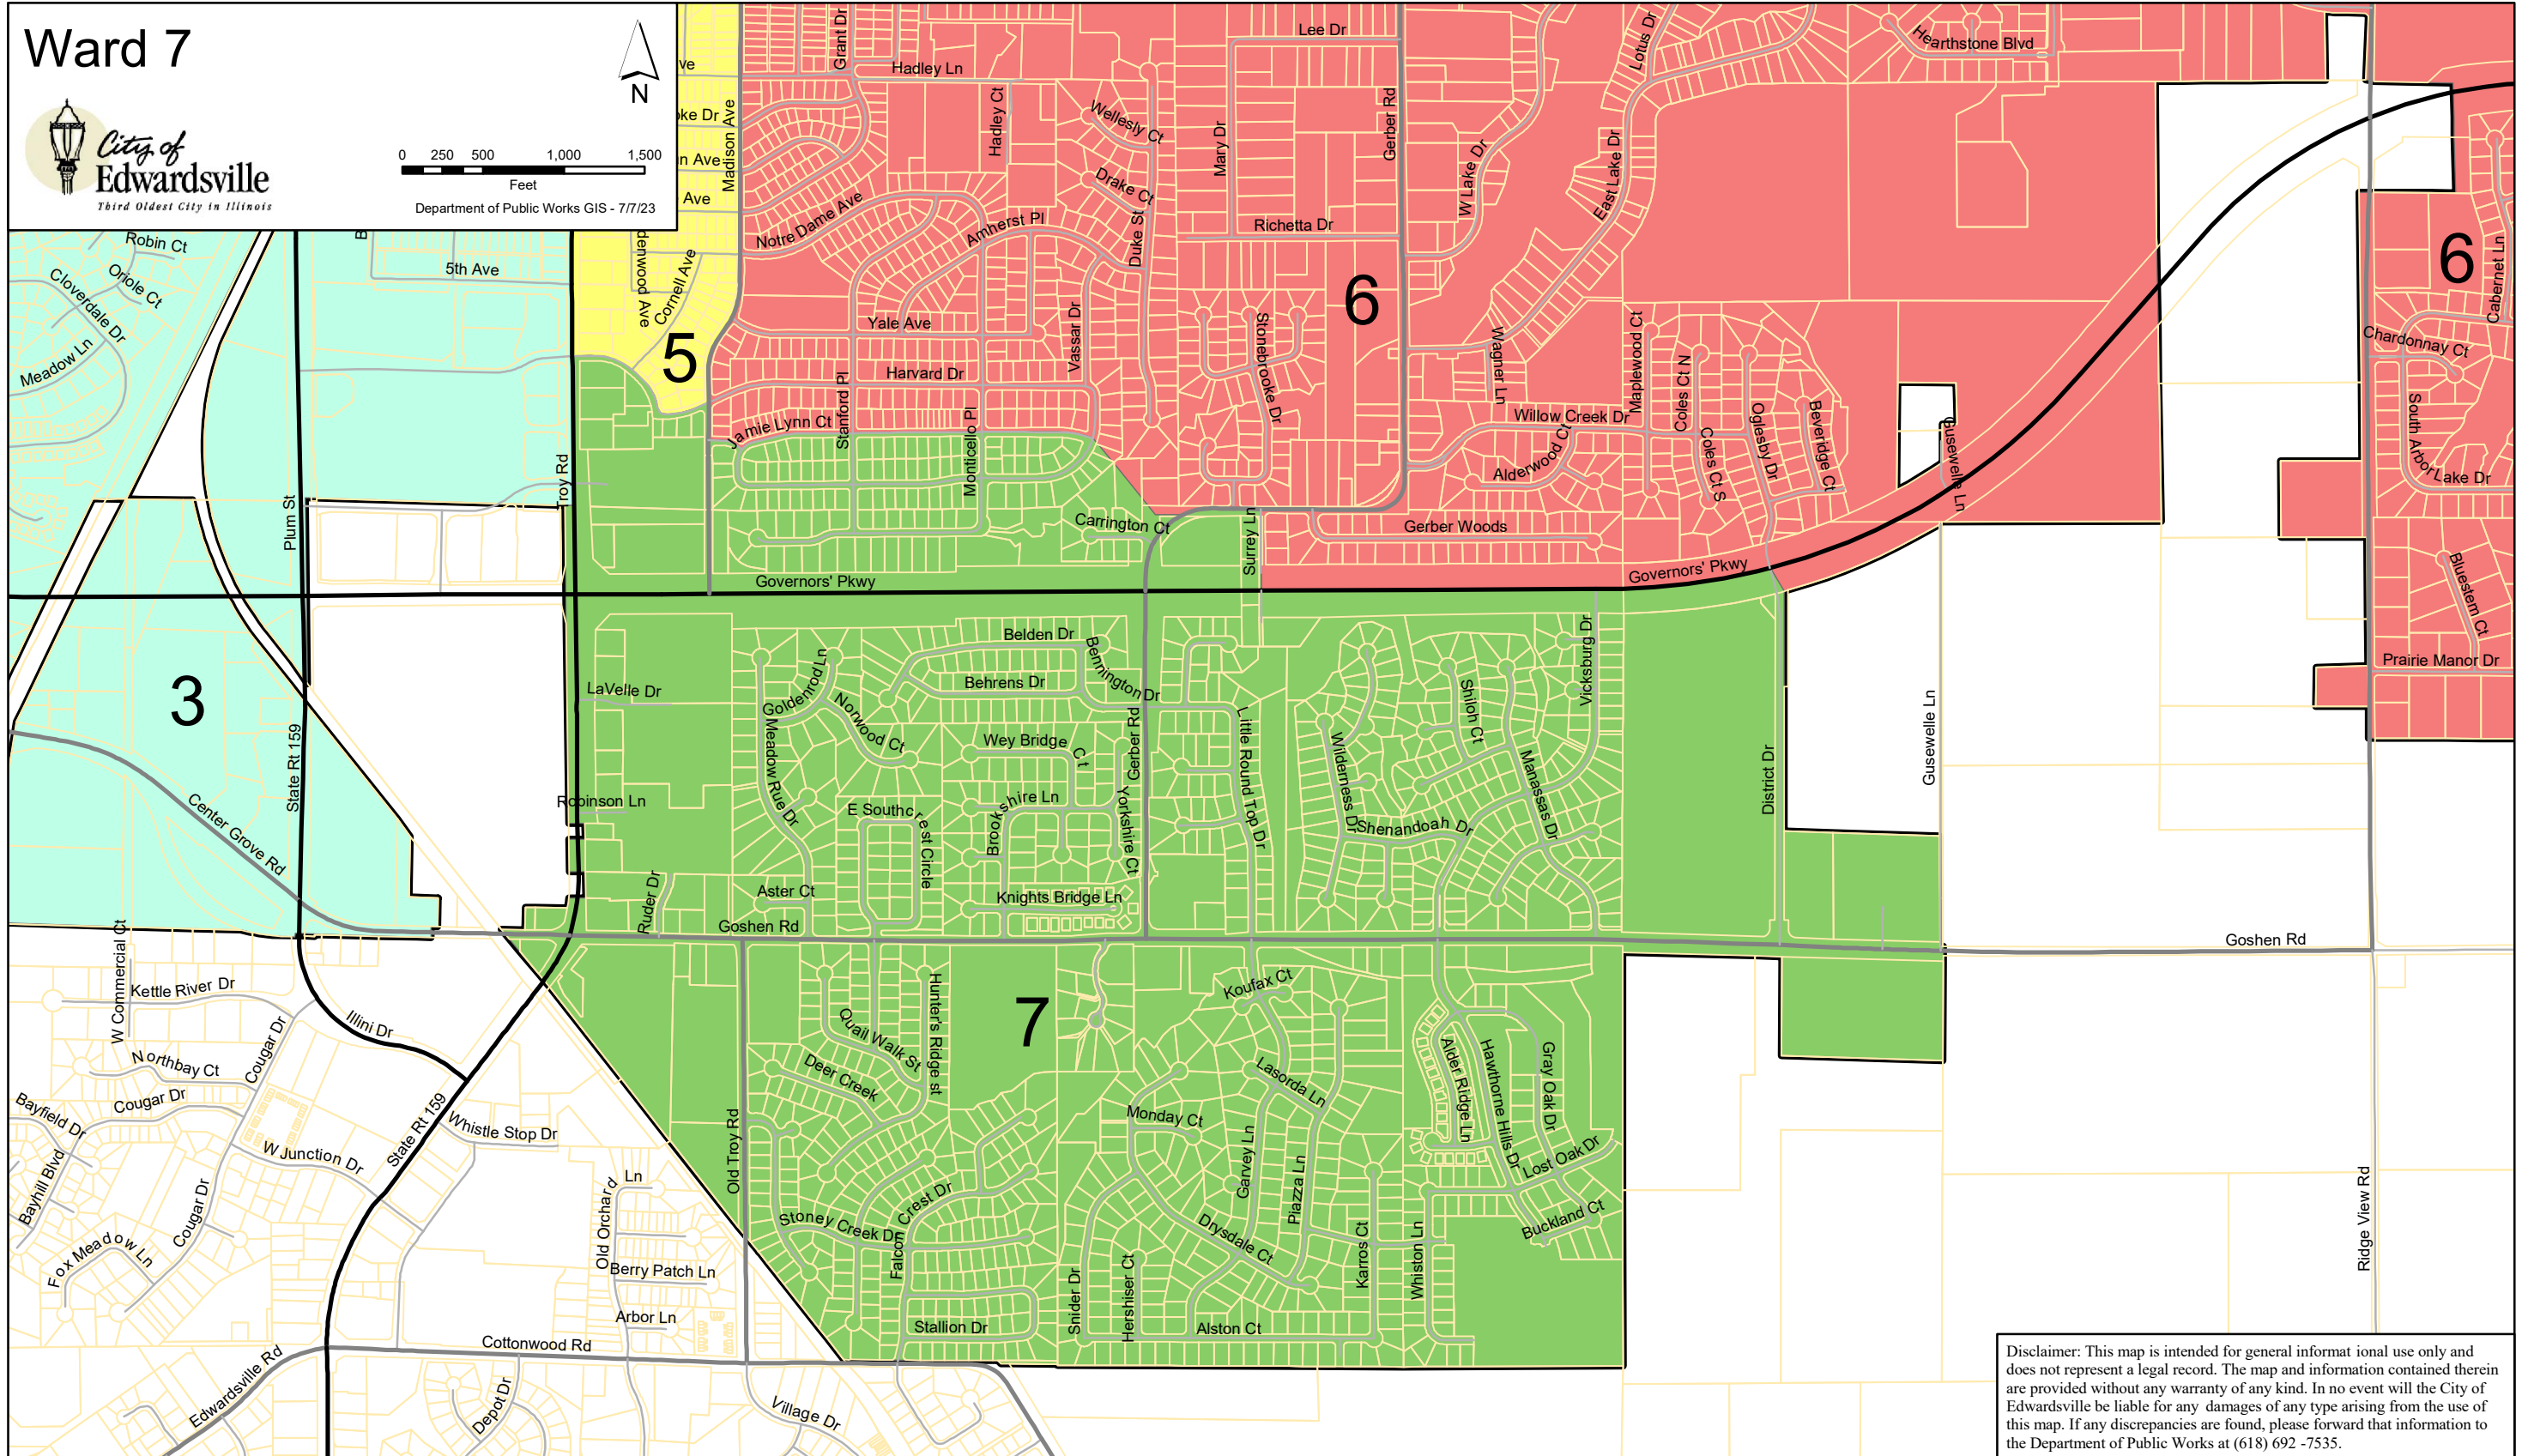

Ward 7

Department of Public Works GIS - 7/7/23

Disclaimer: This map is intended for general informational use only and does not represent a legal record. The map and information contained therein are provided without any warranty of any kind. In no event will the City of Edwardsville be liable for any damages of any type arising from the use of this map. If any discrepancies are found, please forward that information to the Department of Public Works at (618) 692-7535.