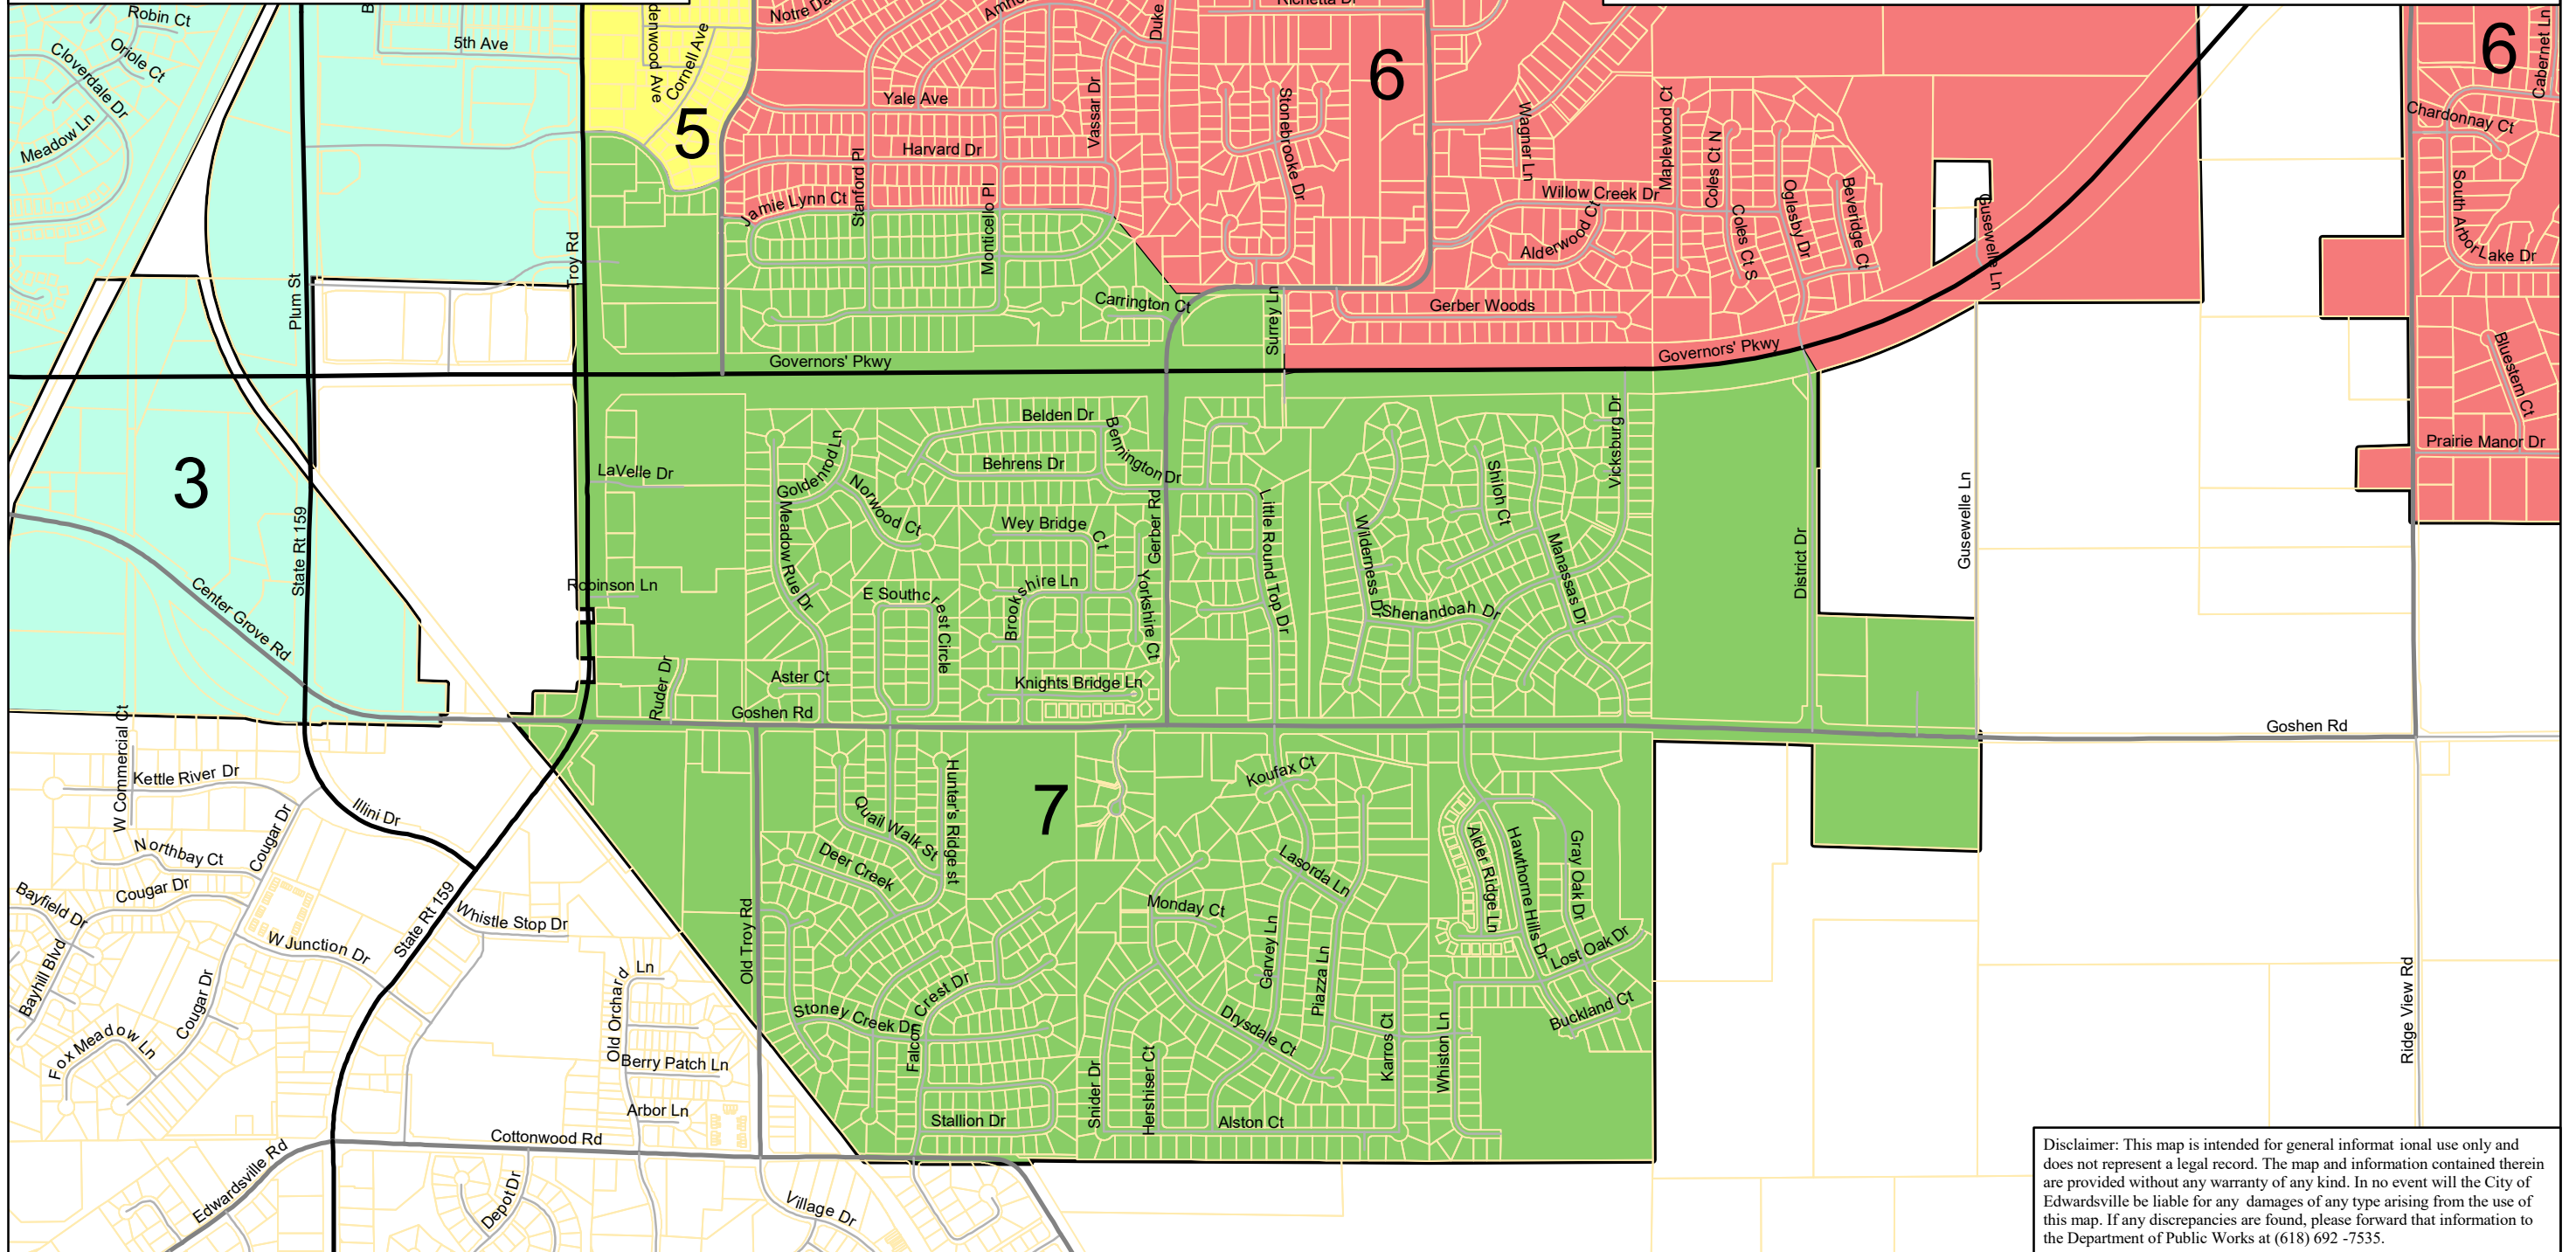

Ward 7 - 2023

Effective upon the next Consolidated Election, April 4, 2023.
Until this date, you will remain in your existing ward.
After April 4, 2023, new ward boundaries apply.
If you live in a neighborhood that will be in a new ward as of April 4, 2023,
you will vote according to your new ward, as shown on this map.

Disclaimer: This map is intended for general informational use only and does not represent a legal record. The map and information contained therein are provided without any warranty of any kind. In no event will the City of Edwardsville be liable for any damages of any type arising from the use of this map. If any discrepancies are found, please forward that information to the Department of Public Works at (618) 692-7535.