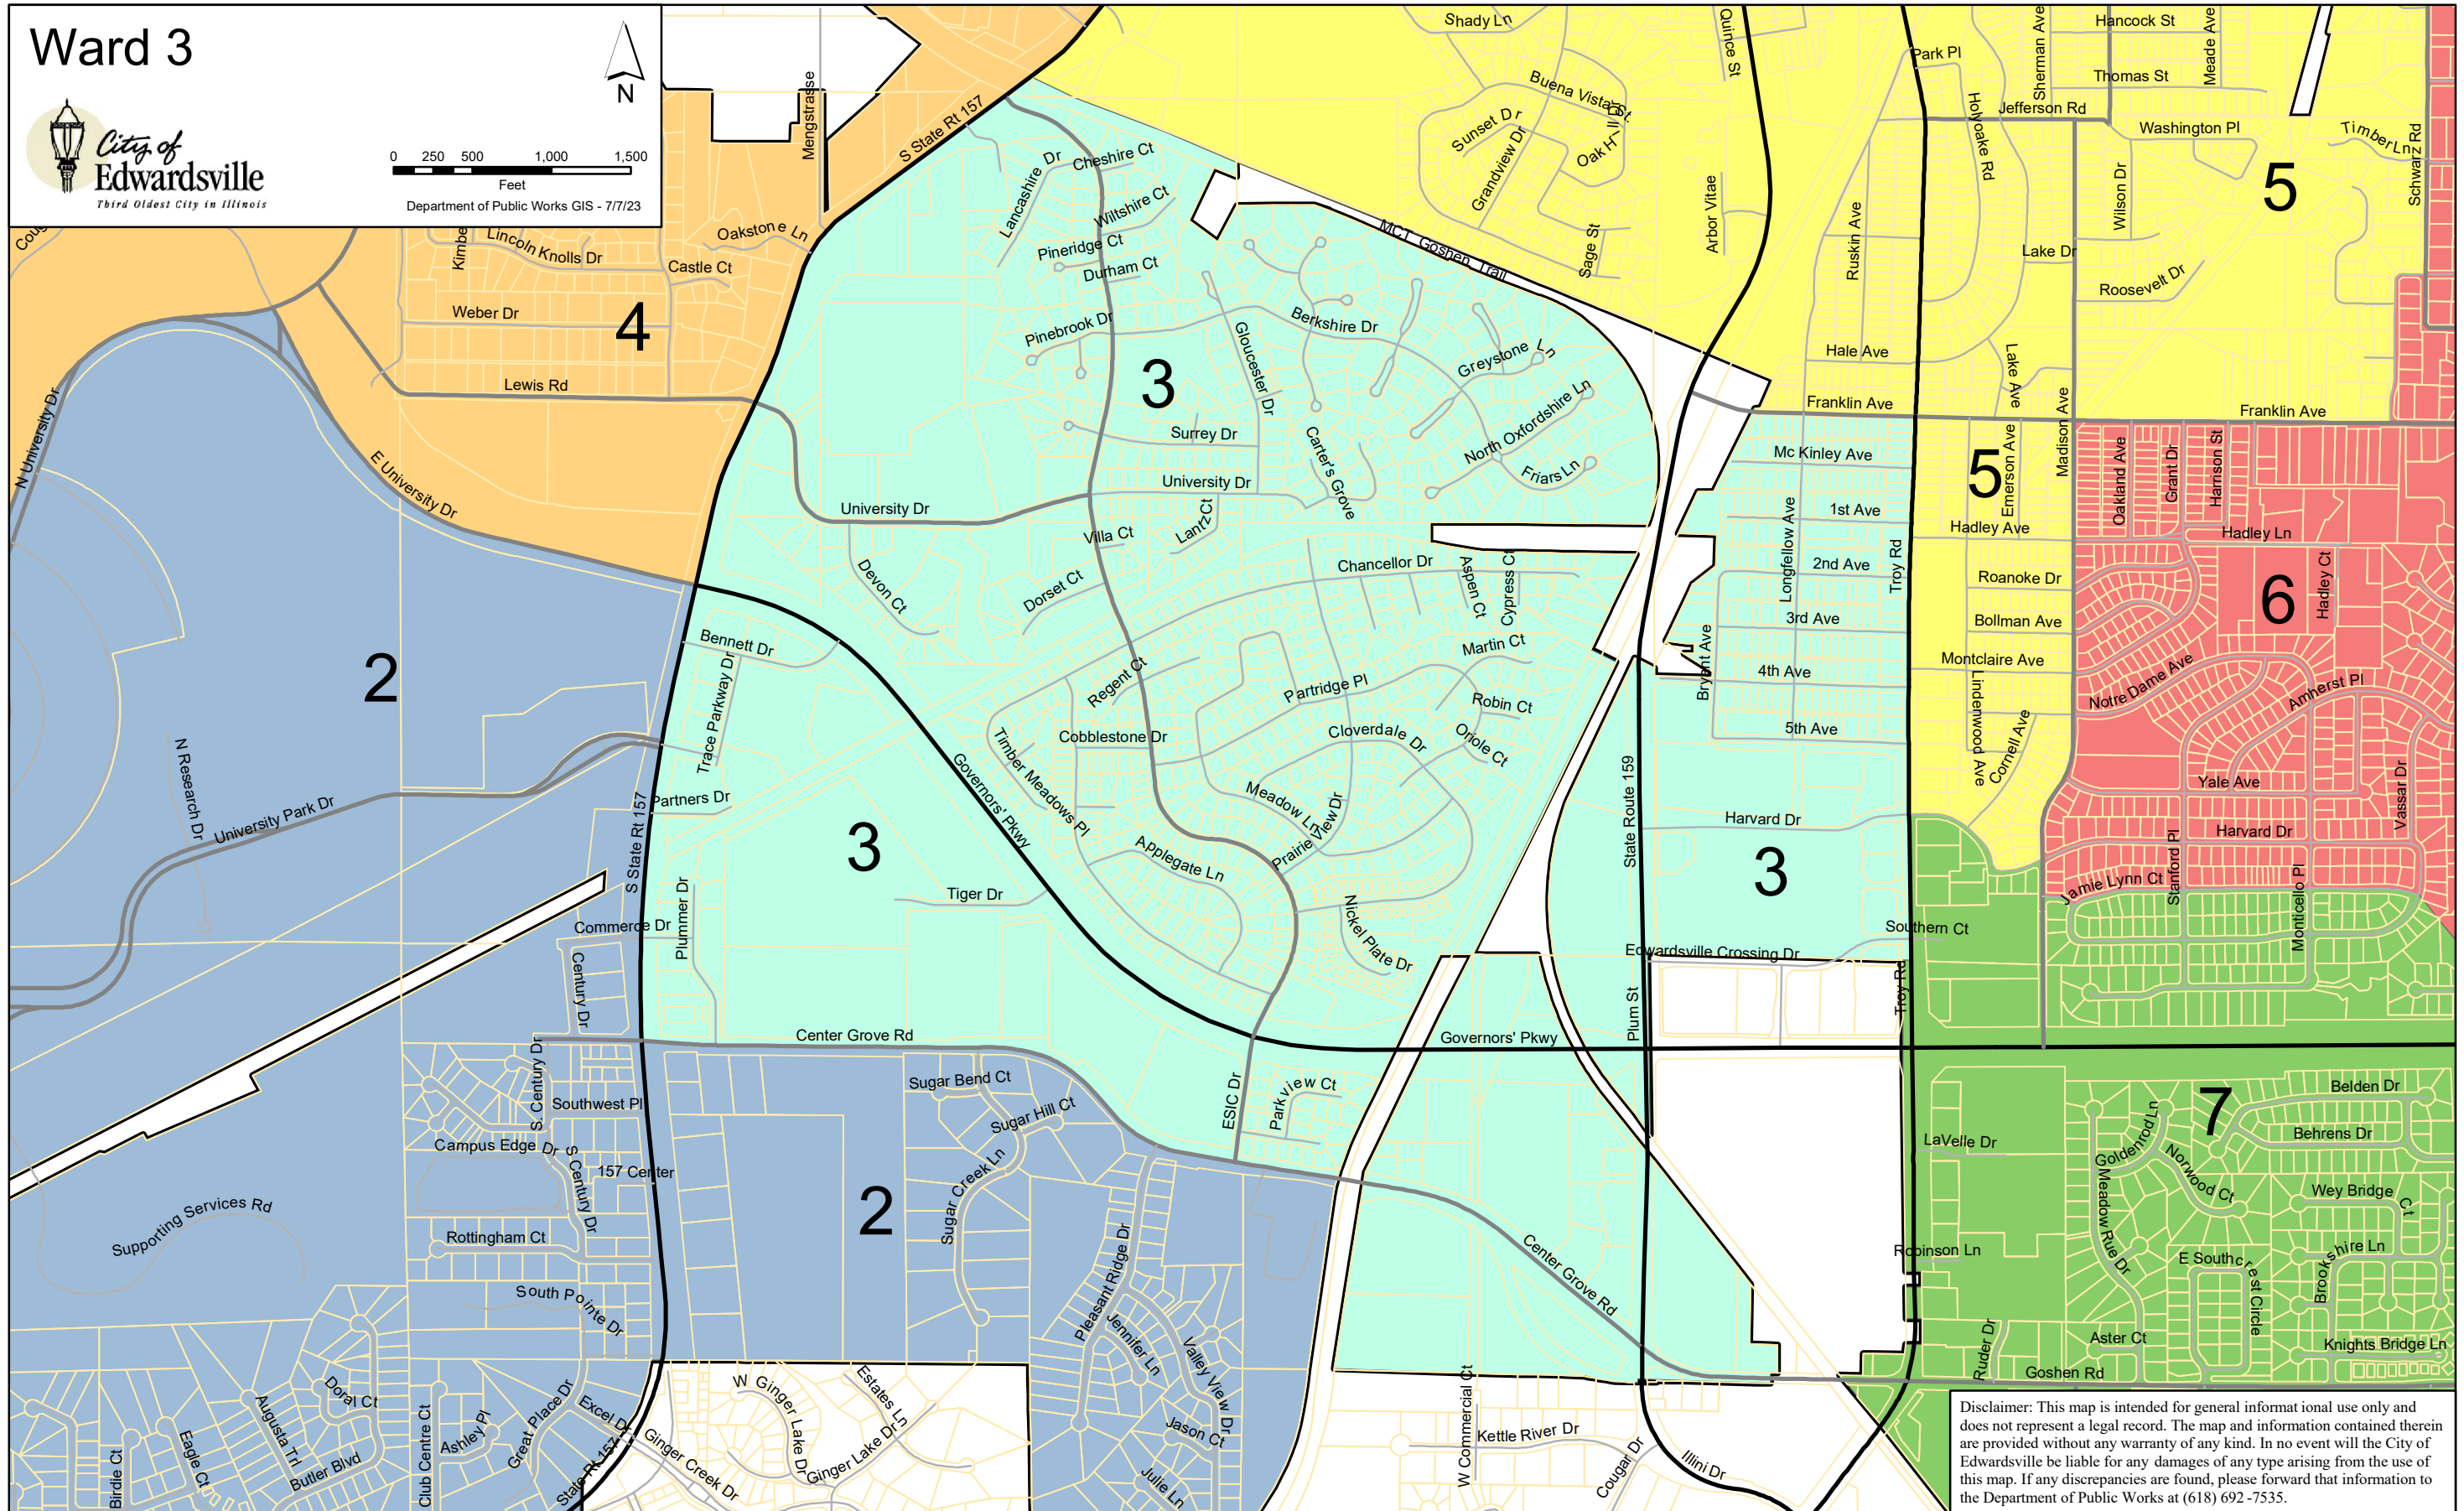

# Ward 3

Disclaimer: This map is intended for general informational use only and does not represent a legal record. The map and information contained therein are provided without any warranty of any kind. In no event will the City of Edwardsville be liable for any damages of any type arising from the use of this map. If any discrepancies are found, please forward that information to the Department of Public Works at (618) 692-7535.