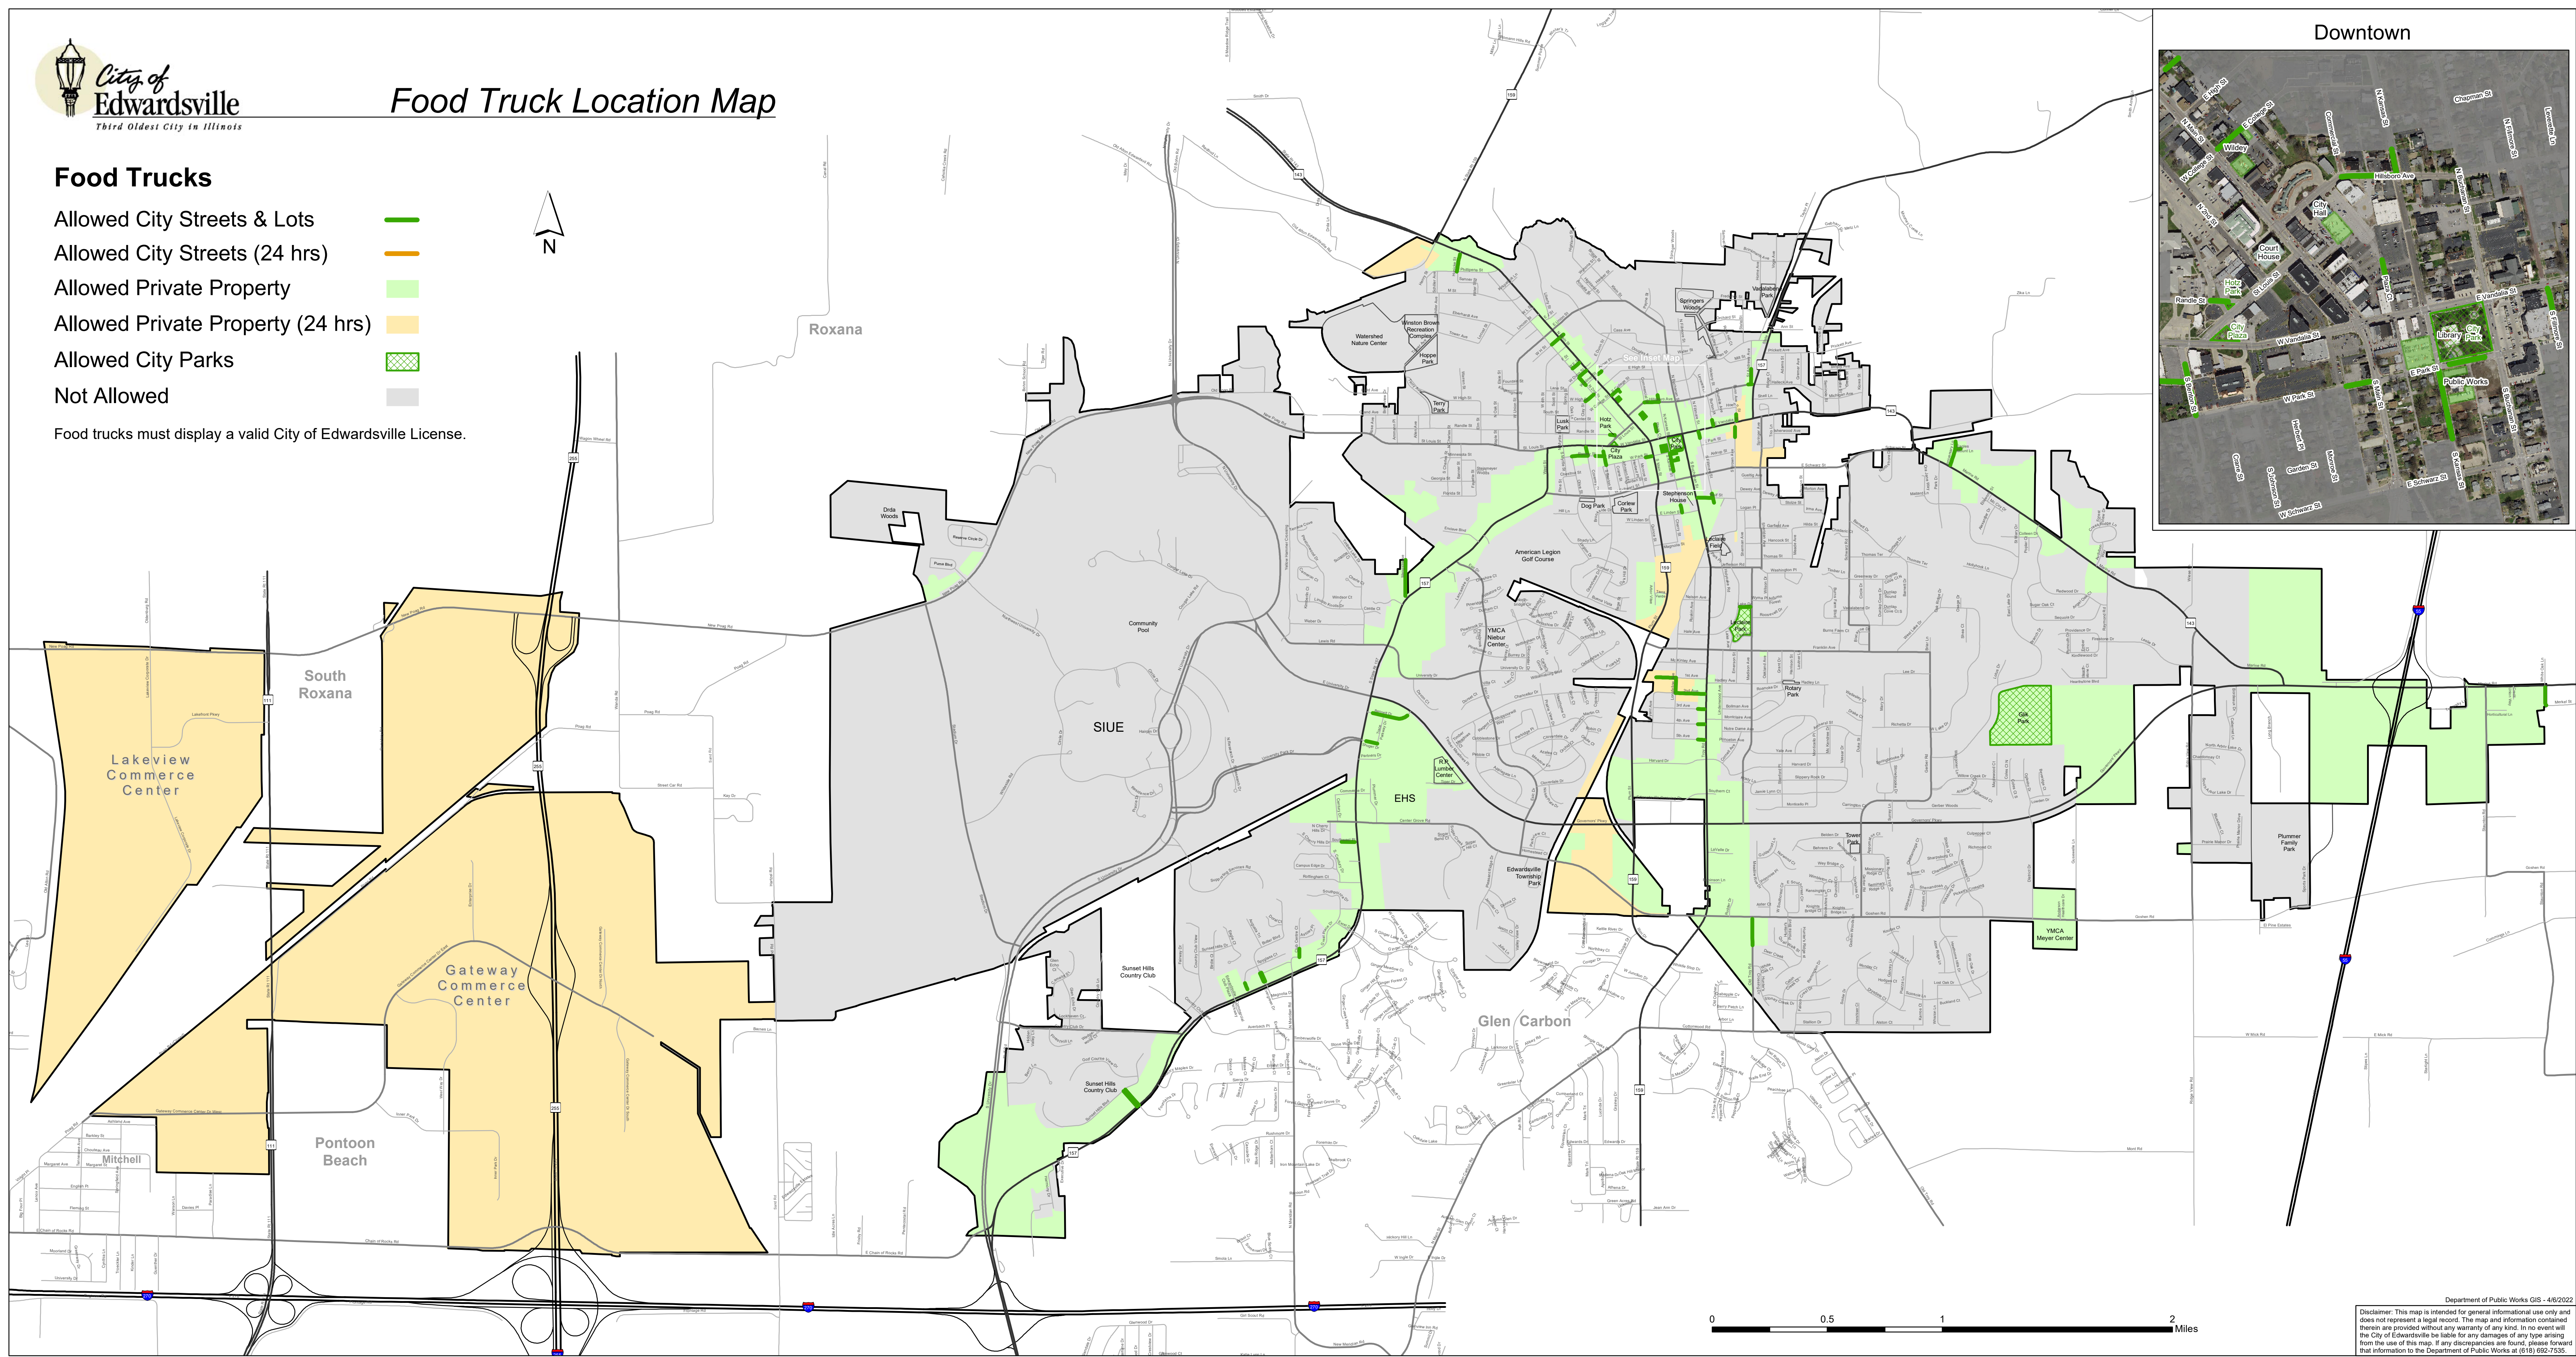

Food Truck Location Map

Food Trucks

- Allowed City Streets & Lots
- Allowed City Streets (24 hrs)
- Allowed Private Property
- Allowed Private Property (24 hrs)
- Allowed City Parks
- Not Allowed

Food trucks must display a valid City of Edwardsville License.