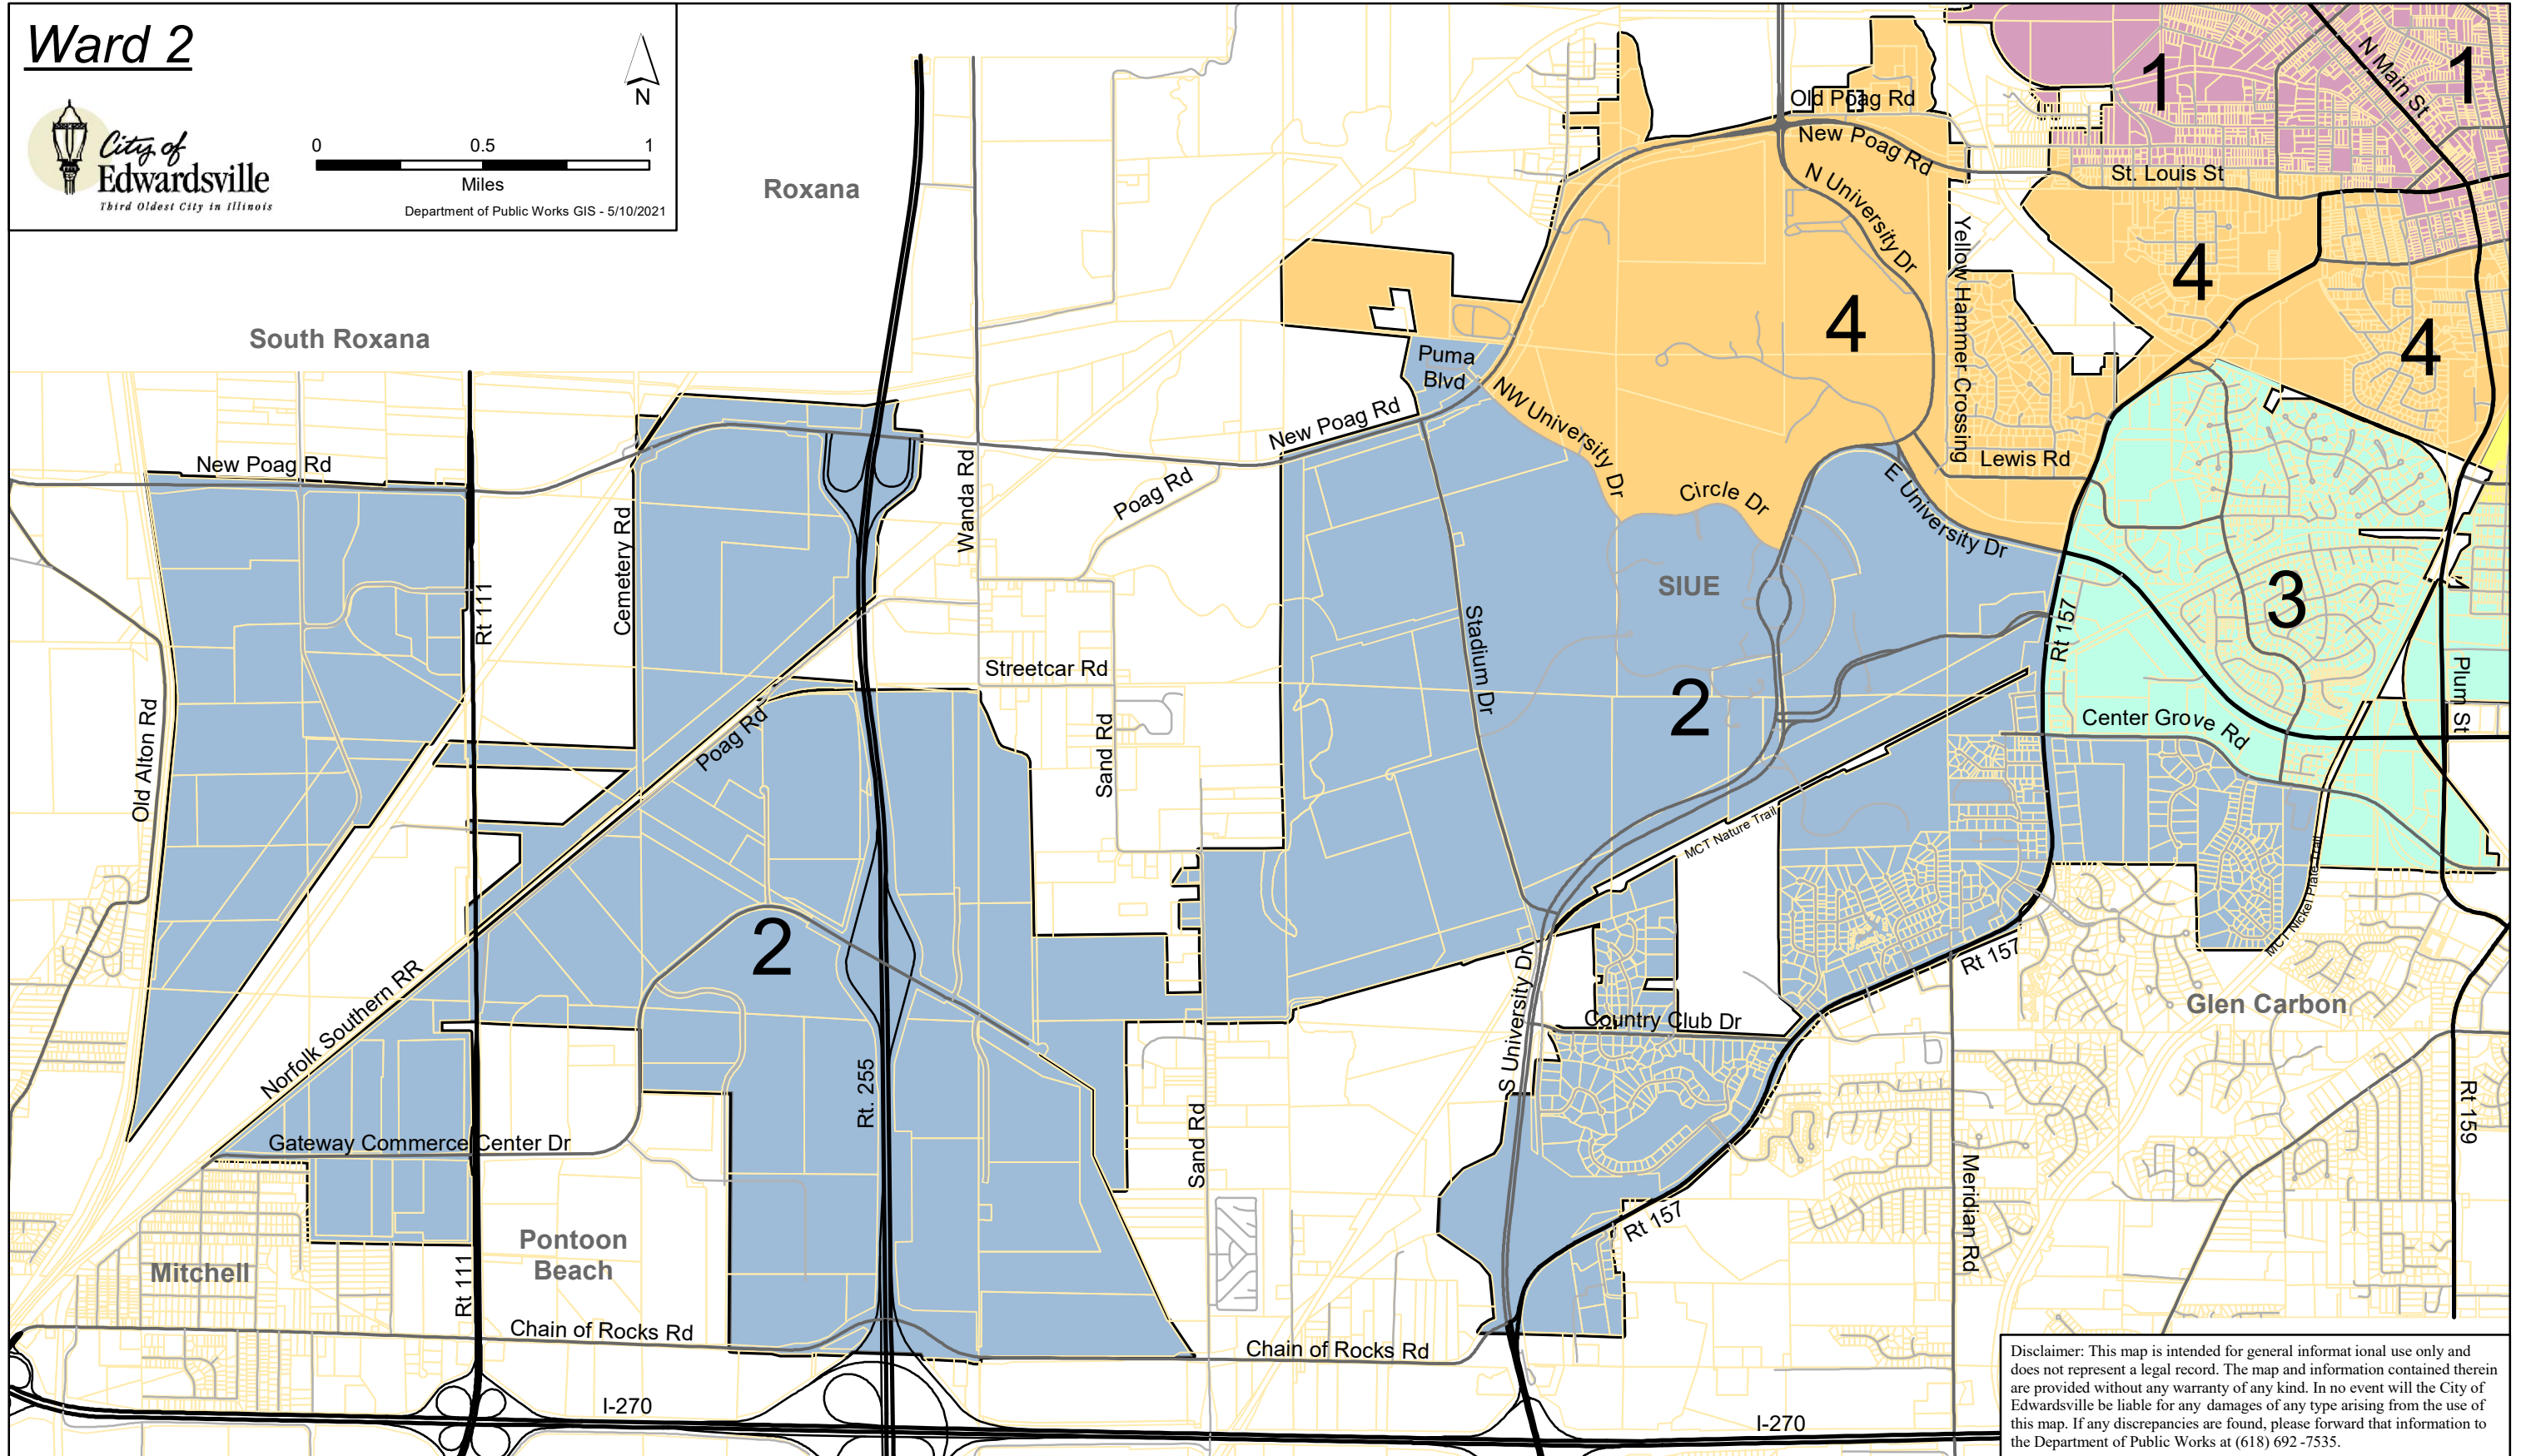

# Ward 2

Department of Public Works GIS - 5/10/2021

Roxana

South Roxana

Disclaimer: This map is intended for general informational use only and does not represent a legal record. The map and information contained therein are provided without any warranty of any kind. In no event will the City of Edwardsville be liable for any damages of any type arising from the use of this map. If any discrepancies are found, please forward that information to the Department of Public Works at (618) 692-7535.