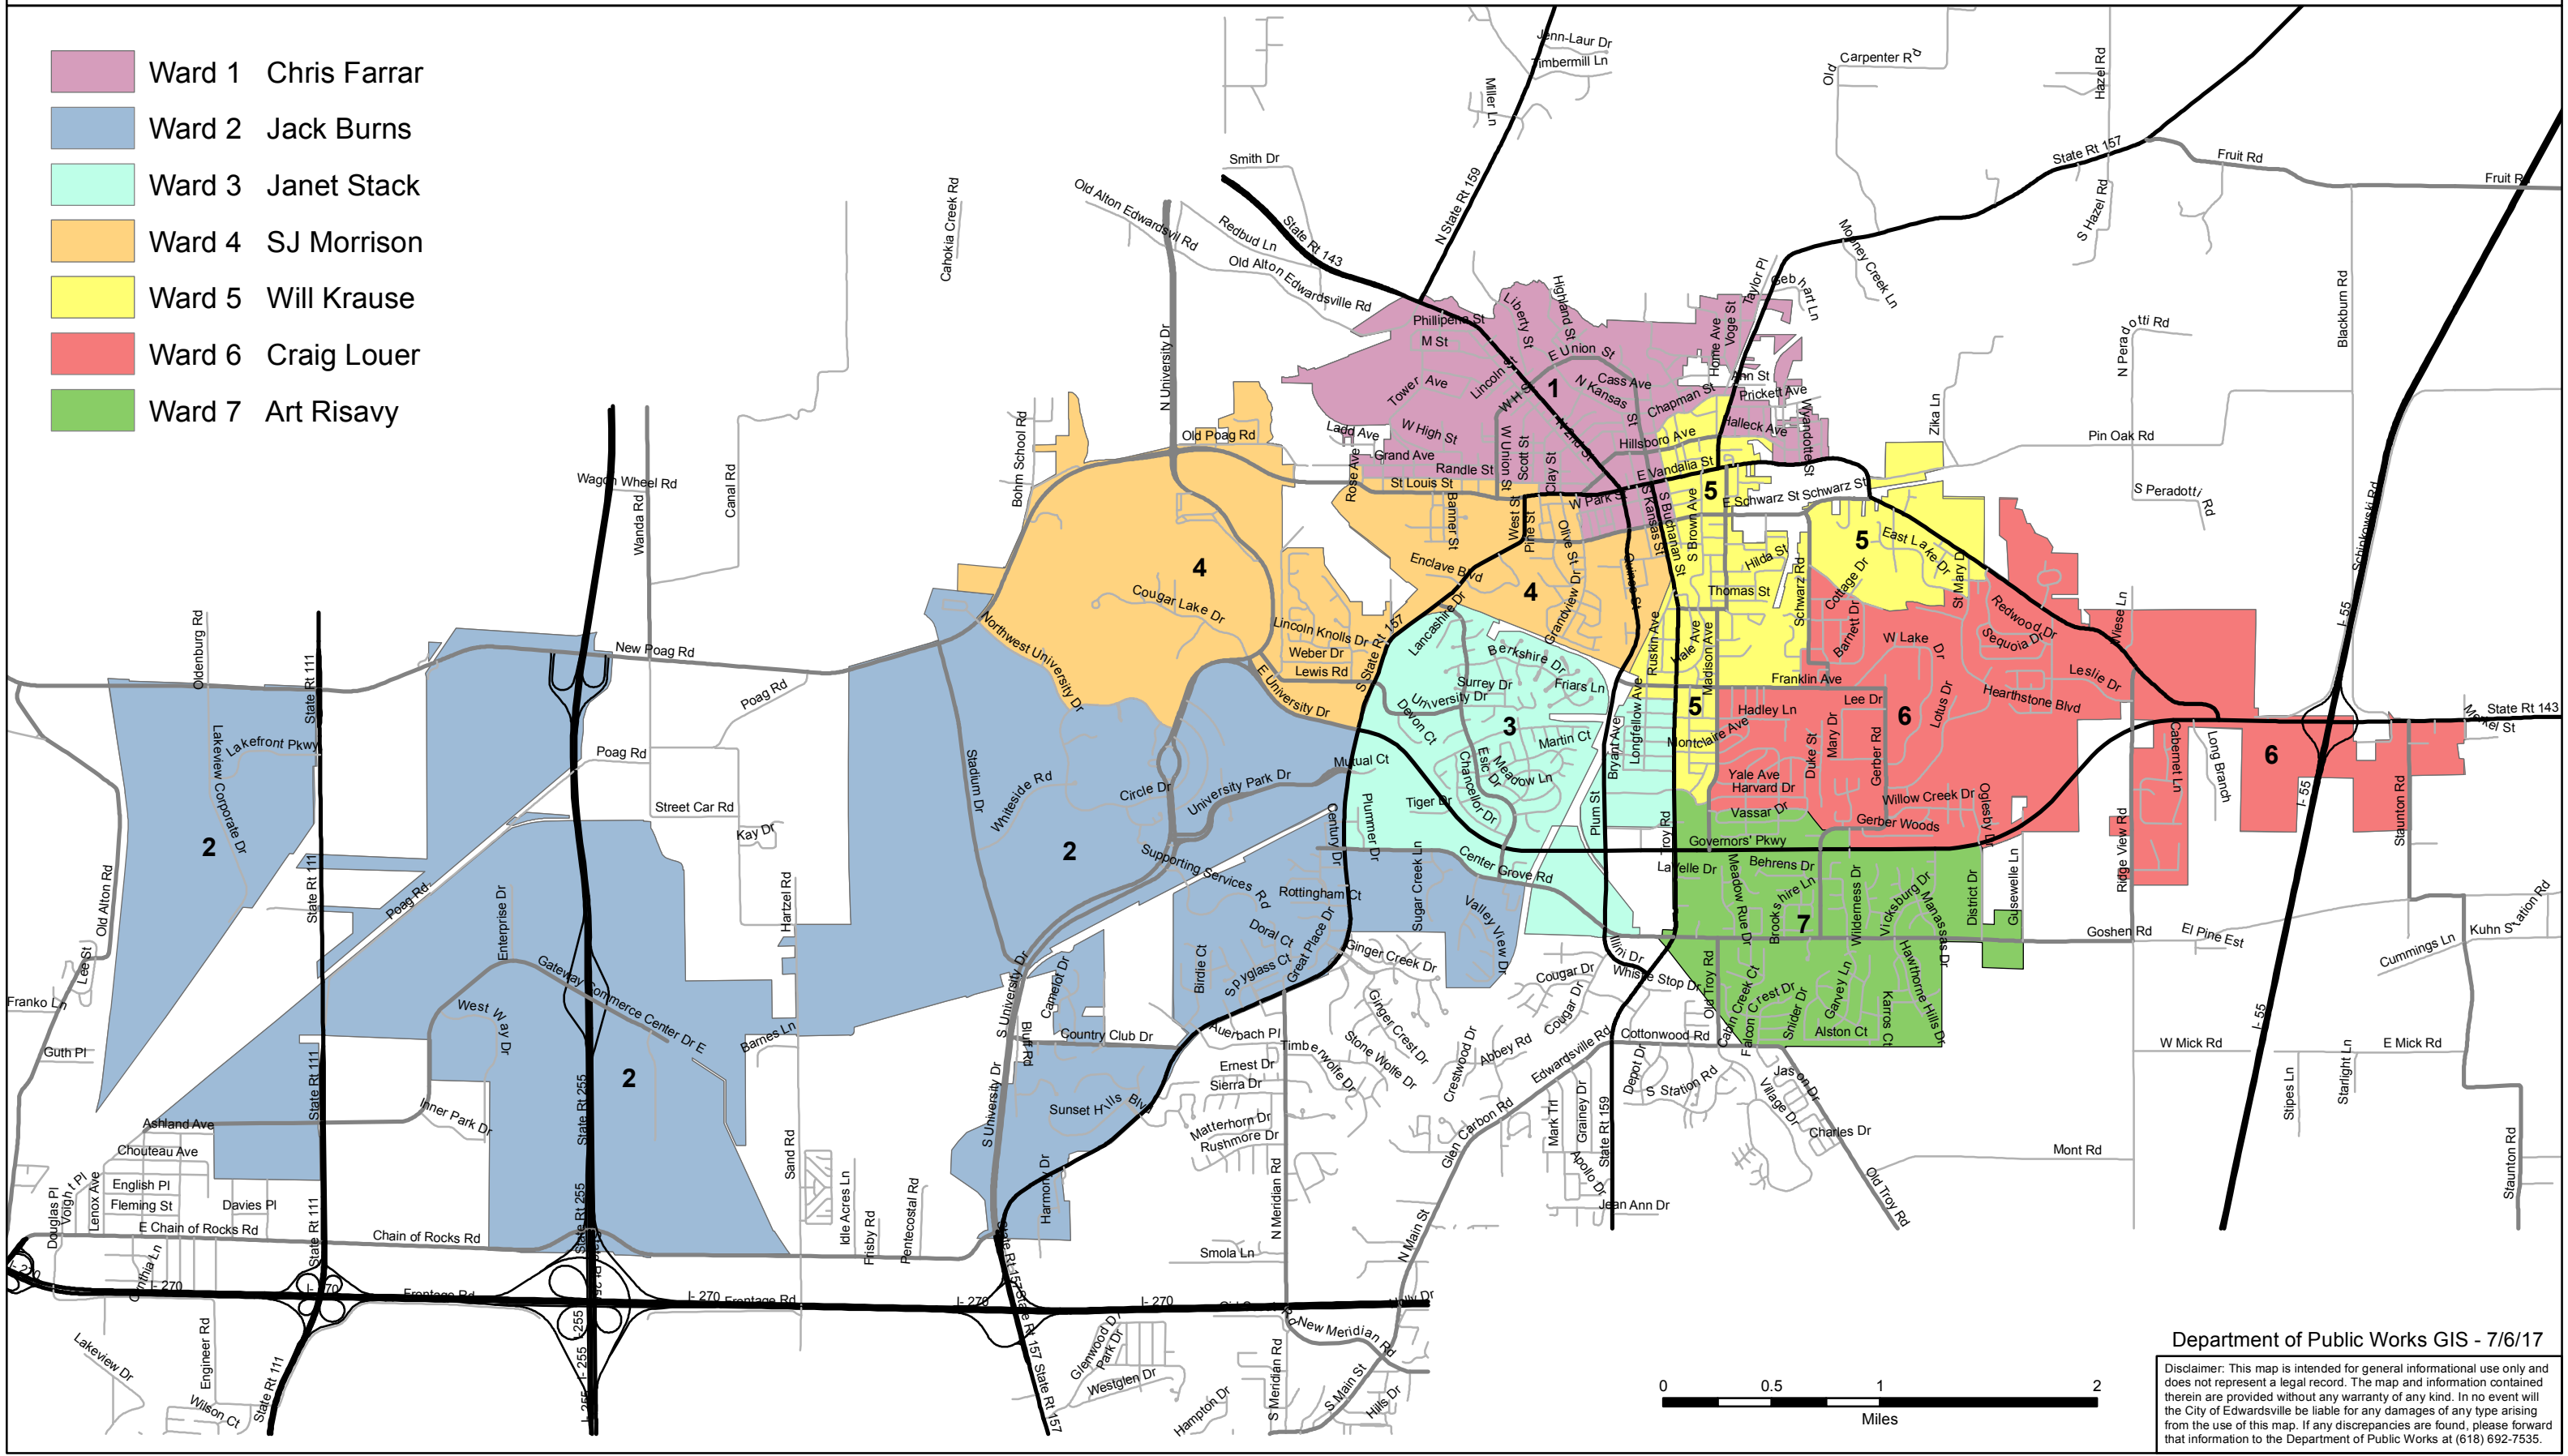

Ward Map

- Ward 1 Chris Farrar
- Ward 2 Jack Burns
- Ward 3 Janet Stack
- Ward 4 SJ Morrison
- Ward 5 Will Krause
- Ward 6 Craig Louer
- Ward 7 Art Risavy

Department of Public Works GIS - 7/6/17

Disclaimer: This map is intended for general informational use only and does not represent a legal record. The map and information contained therein are provided without any warranty of any kind. In no event will the City of Edwardsville be liable for any damages of any type arising from the use of this map. If any discrepancies are found, please forward that information to the Department of Public Works at (618) 692-7535.