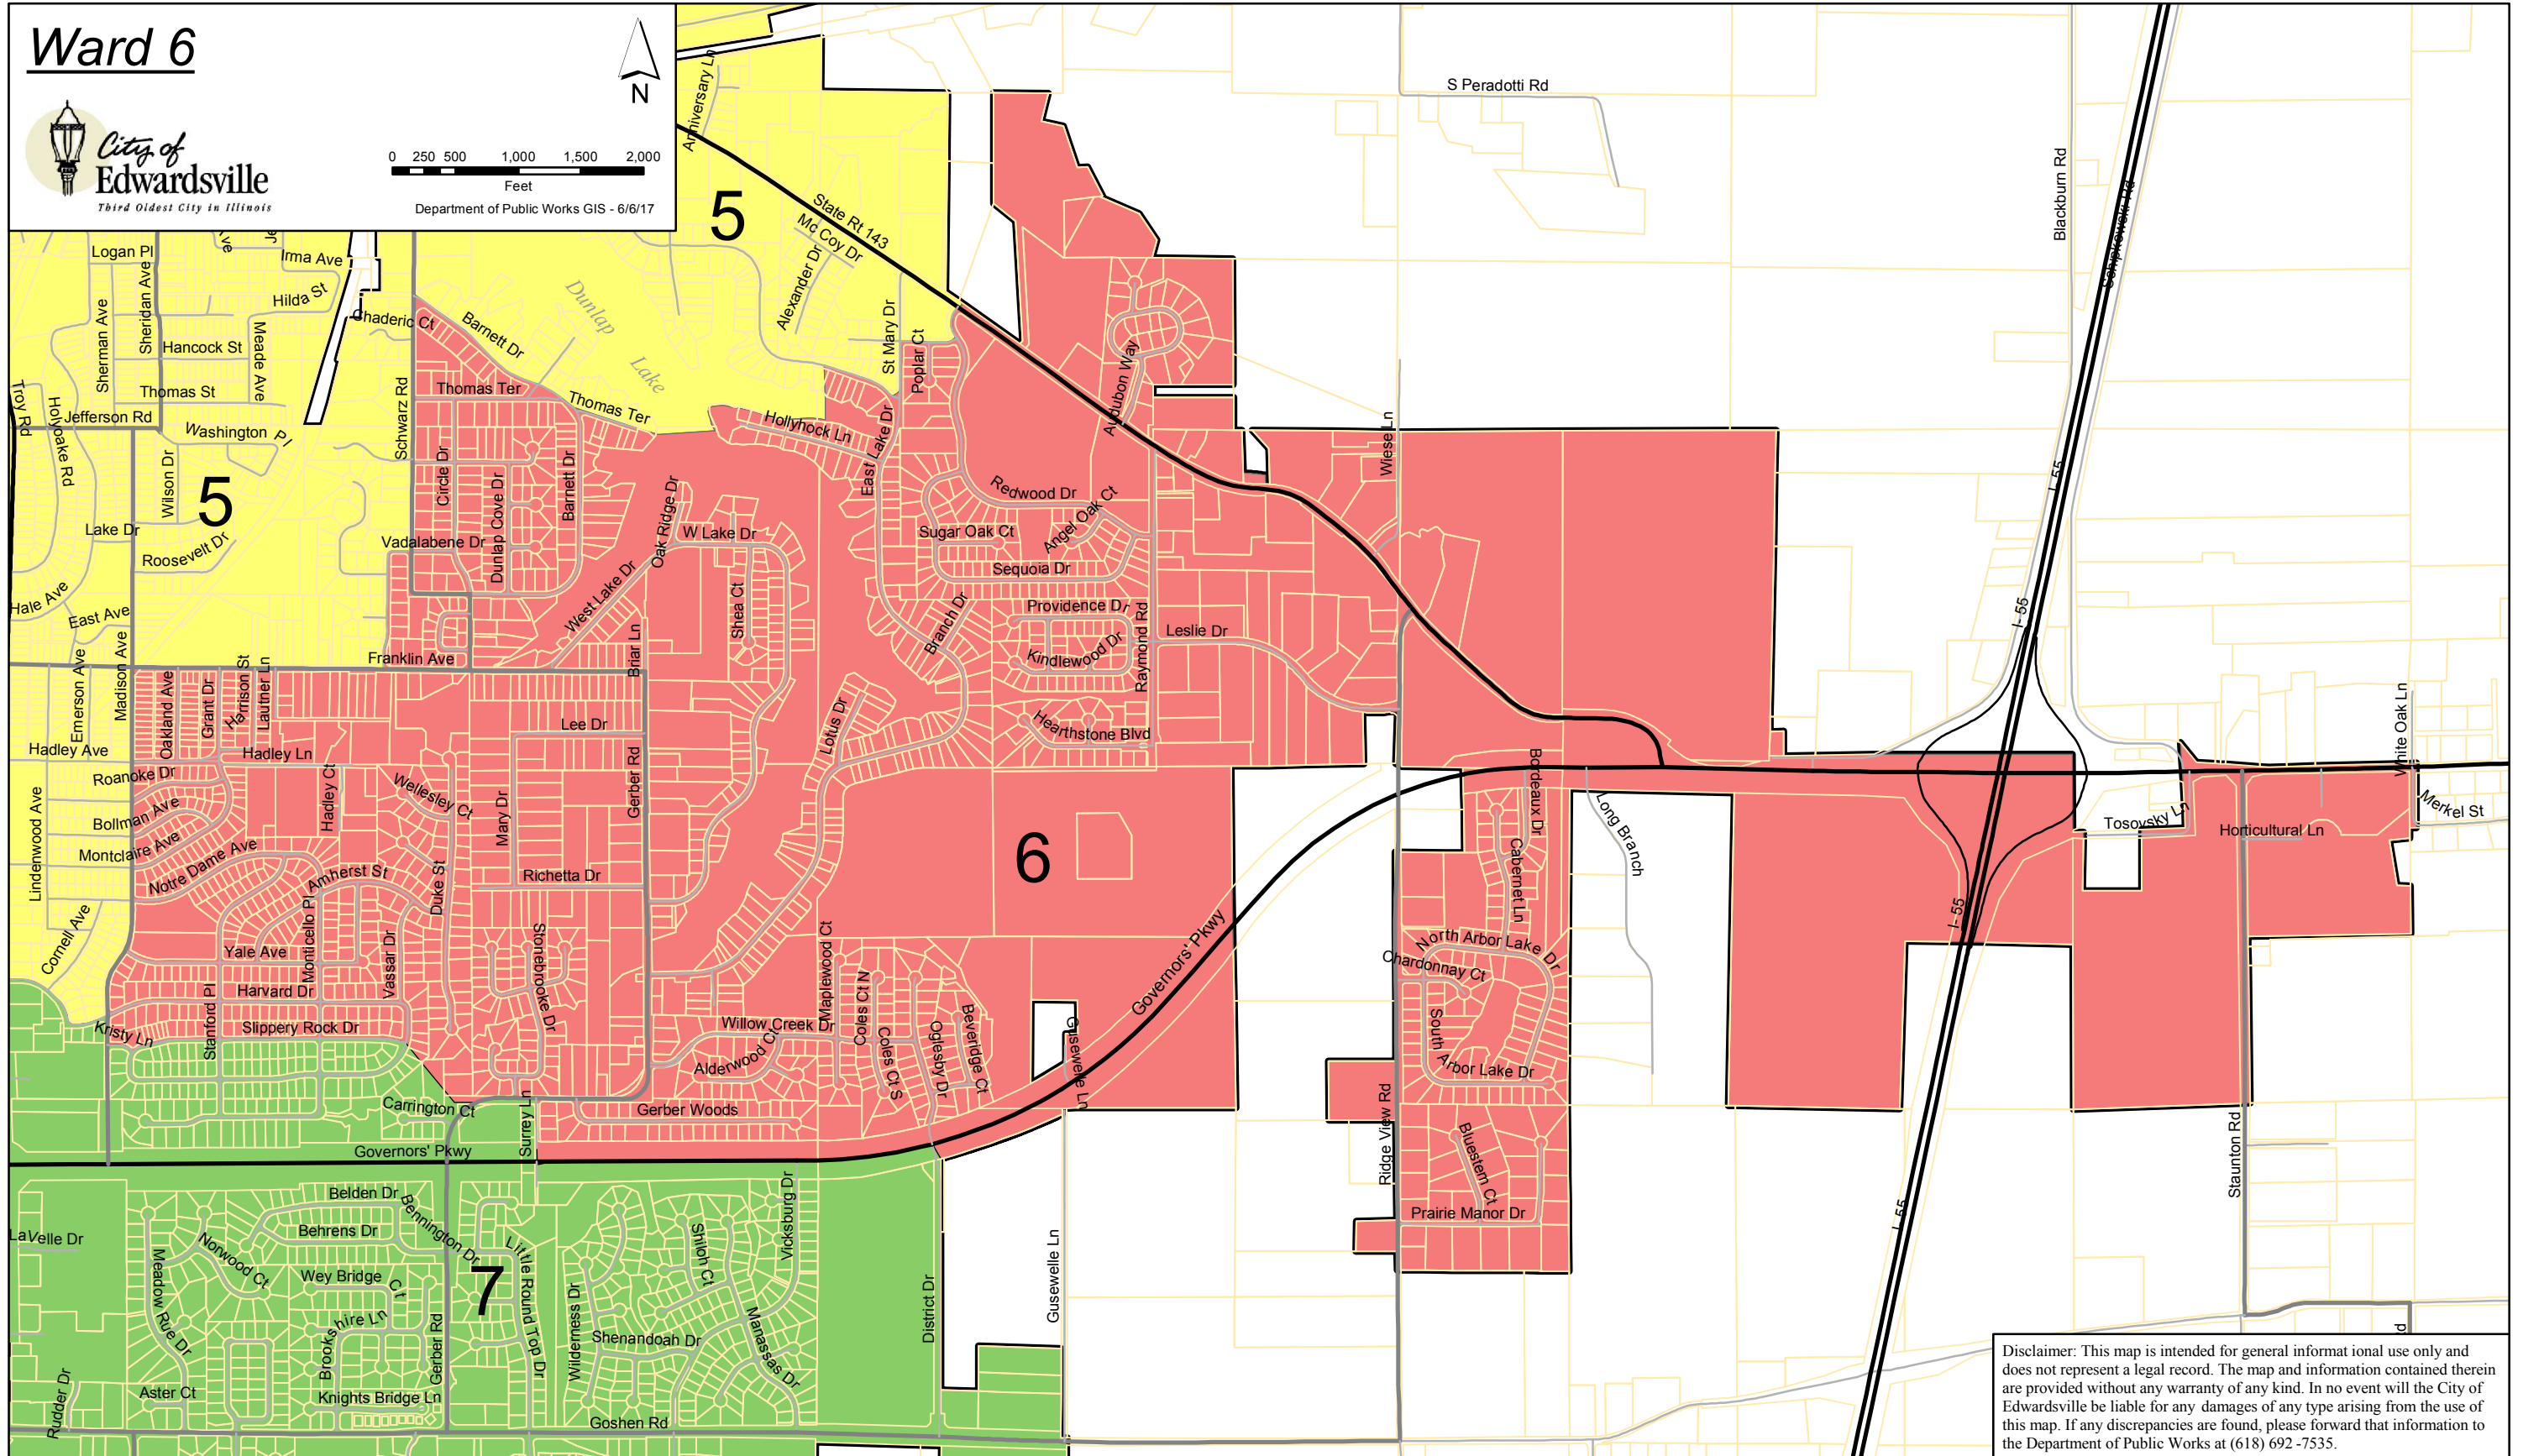

Ward 6

Department of Public Works GIS - 6/6/17

Disclaimer: This map is intended for general informational use only and does not represent a legal record. The map and information contained therein are provided without any warranty of any kind. In no event will the City of Edwardsville be liable for any damages of any type arising from the use of this map. If any discrepancies are found, please forward that information to the Department of Public Works at (618) 692-7535.