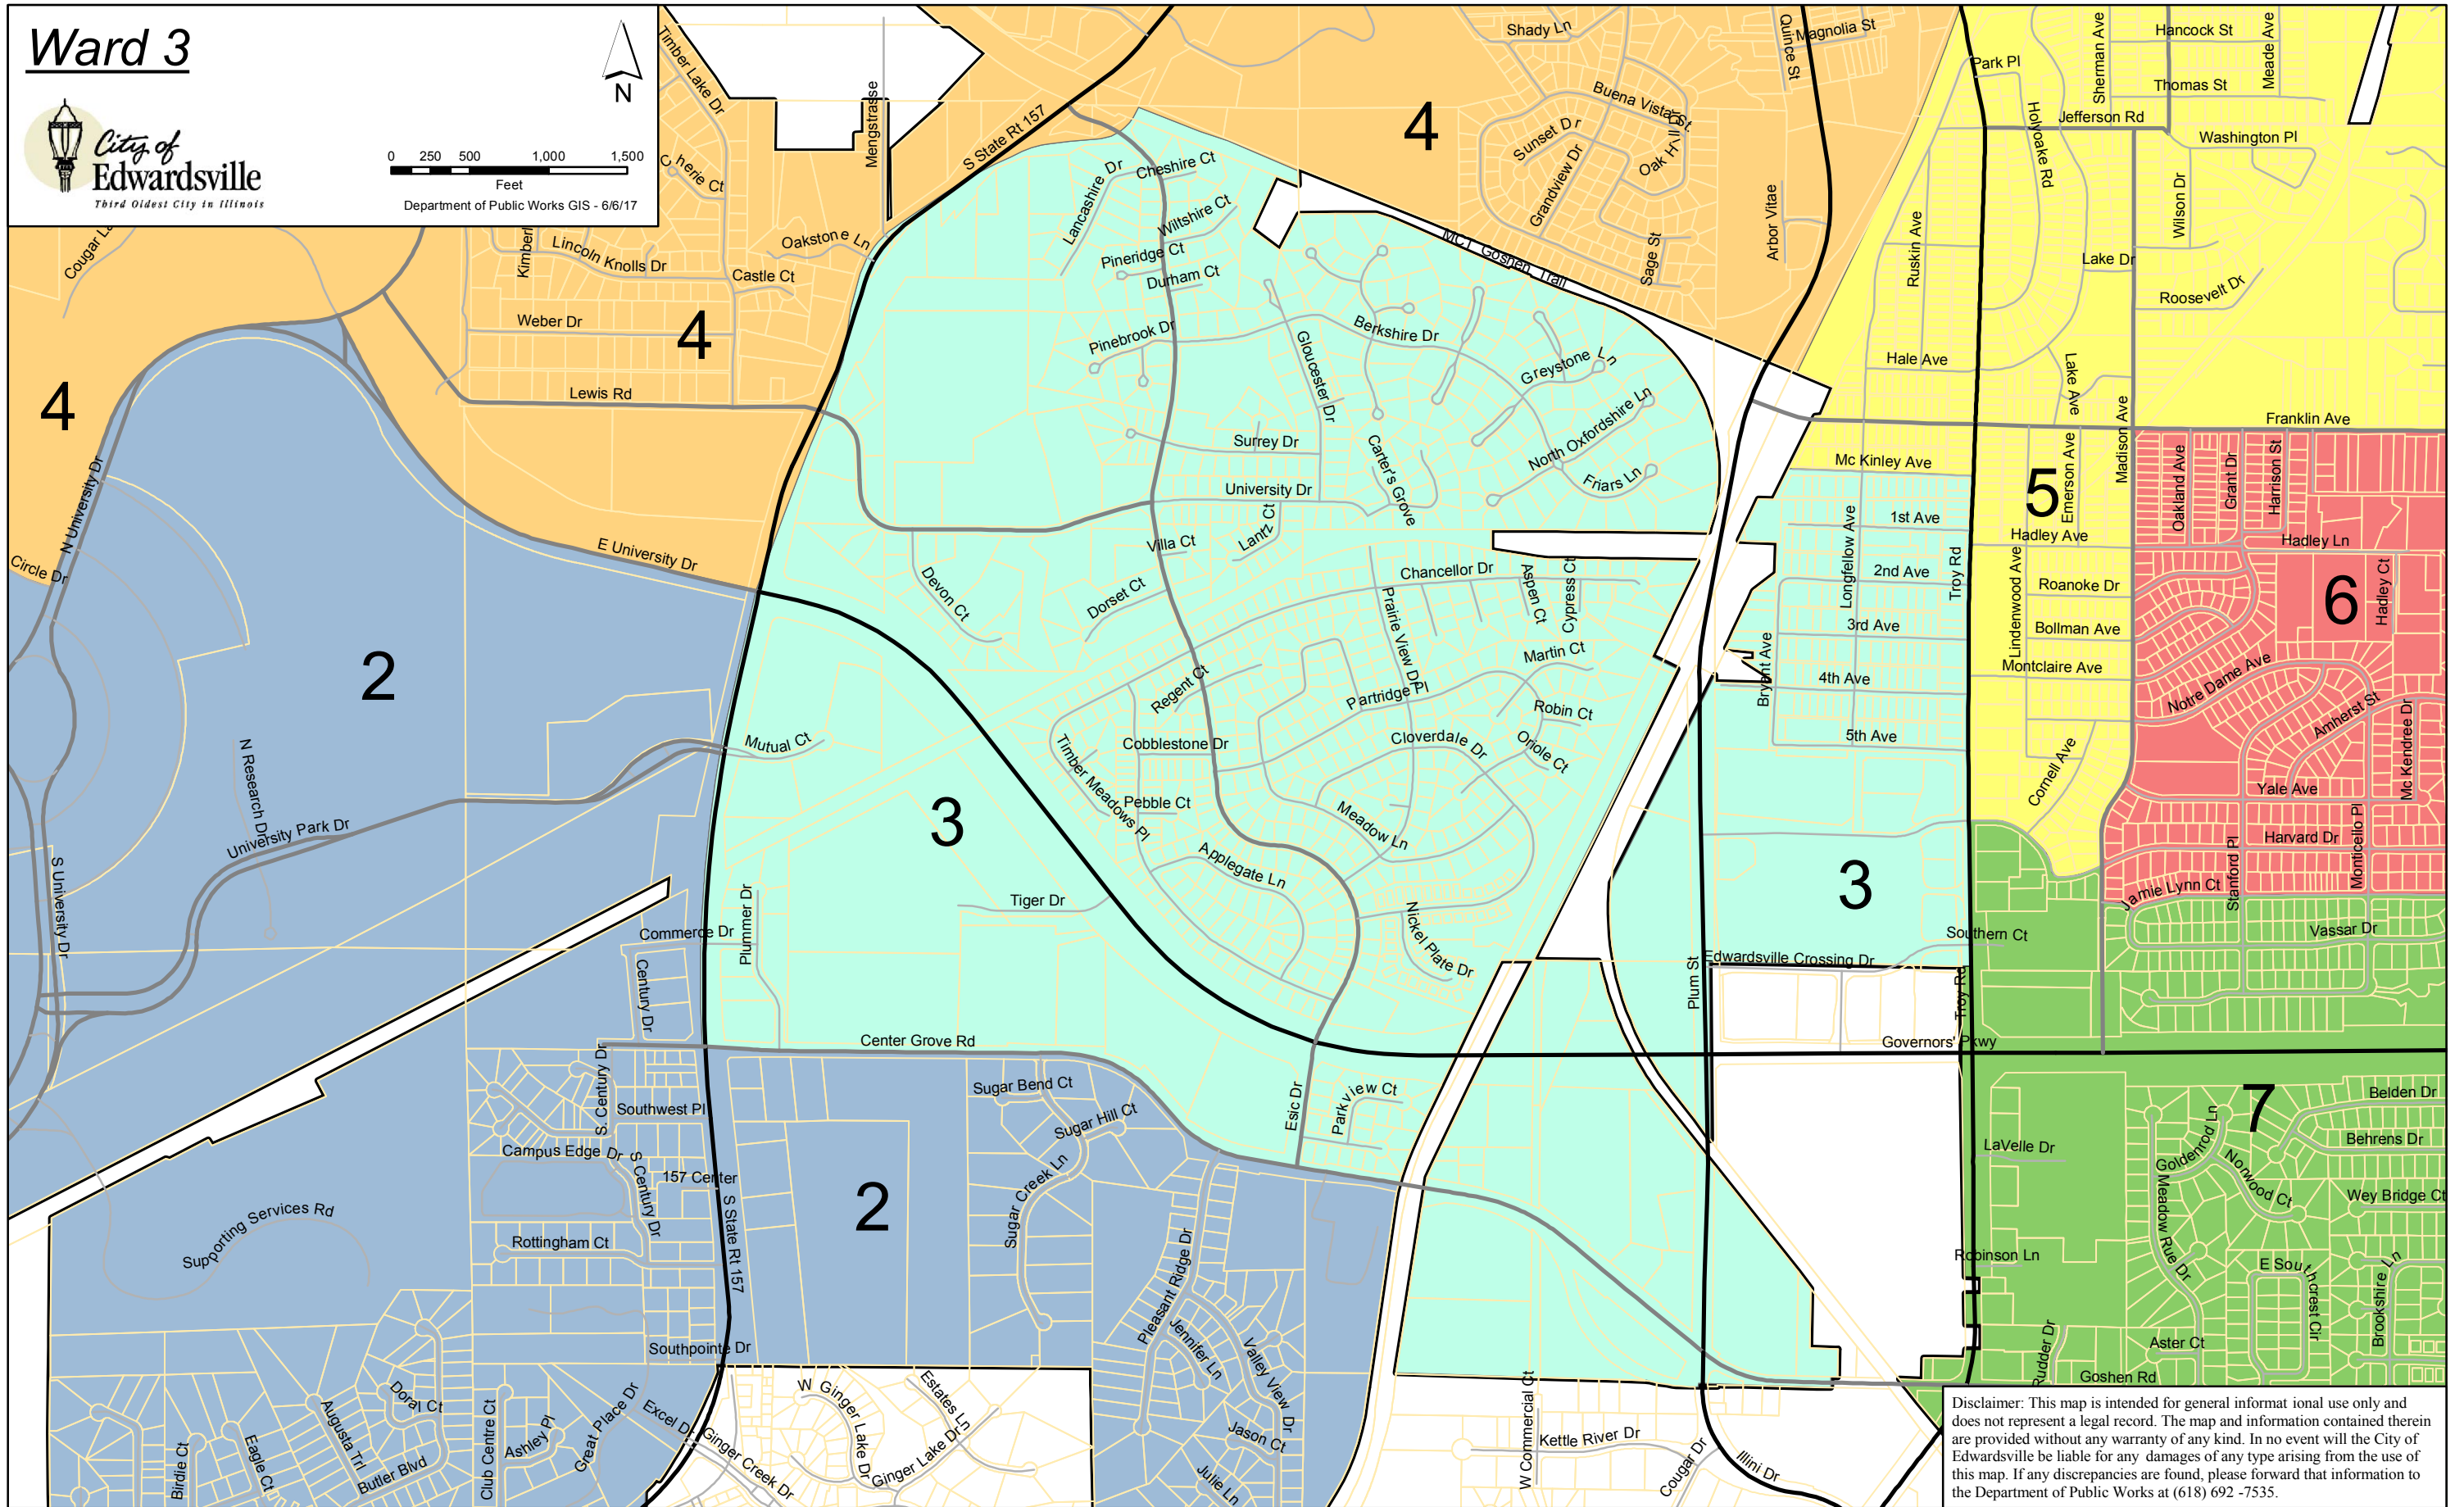

Ward 3

Disclaimer: This map is intended for general informational use only and does not represent a legal record. The map and information contained therein are provided without any warranty of any kind. In no event will the City of Edwardsville be liable for any damages of any type arising from the use of this map. If any discrepancies are found, please forward that information to the Department of Public Works at (618) 692-7535.