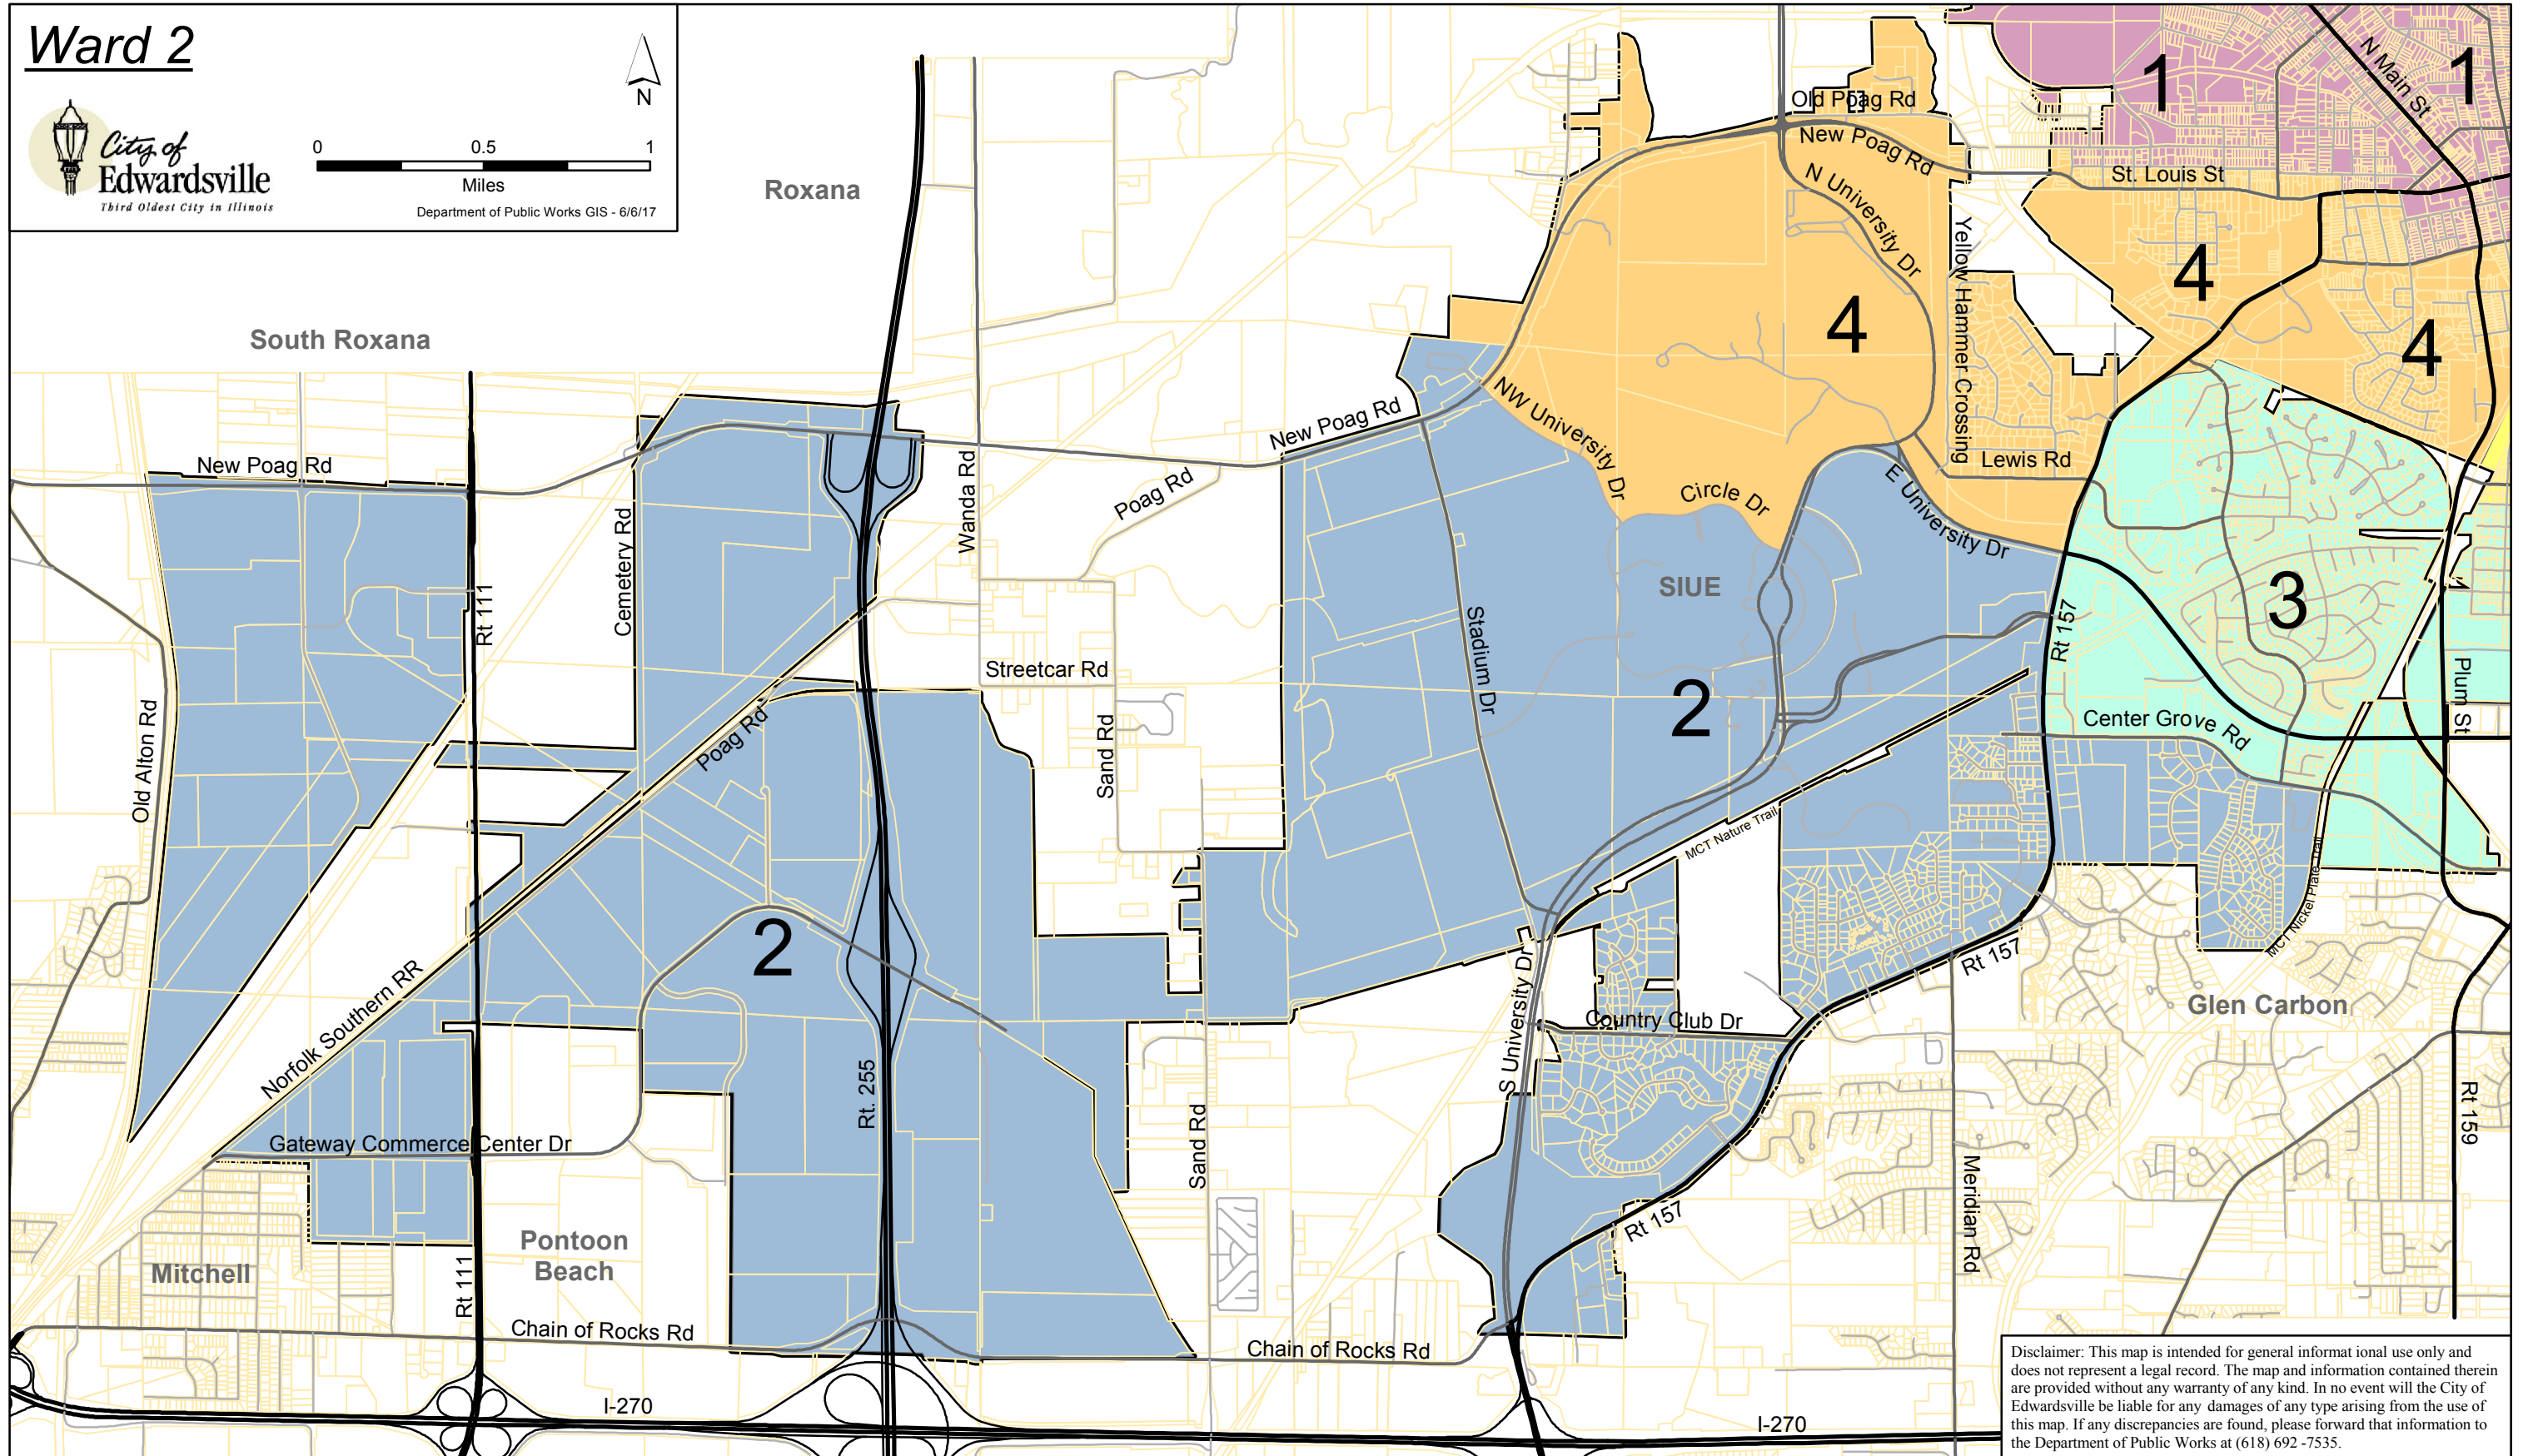

Ward 2

Department of Public Works GIS - 6/6/17

Disclaimer: This map is intended for general informational use only and does not represent a legal record. The map and information contained therein are provided without any warranty of any kind. In no event will the City of Edwardsville be liable for any damages of any type arising from the use of this map. If any discrepancies are found, please forward that information to the Department of Public Works at (618) 692-7535.