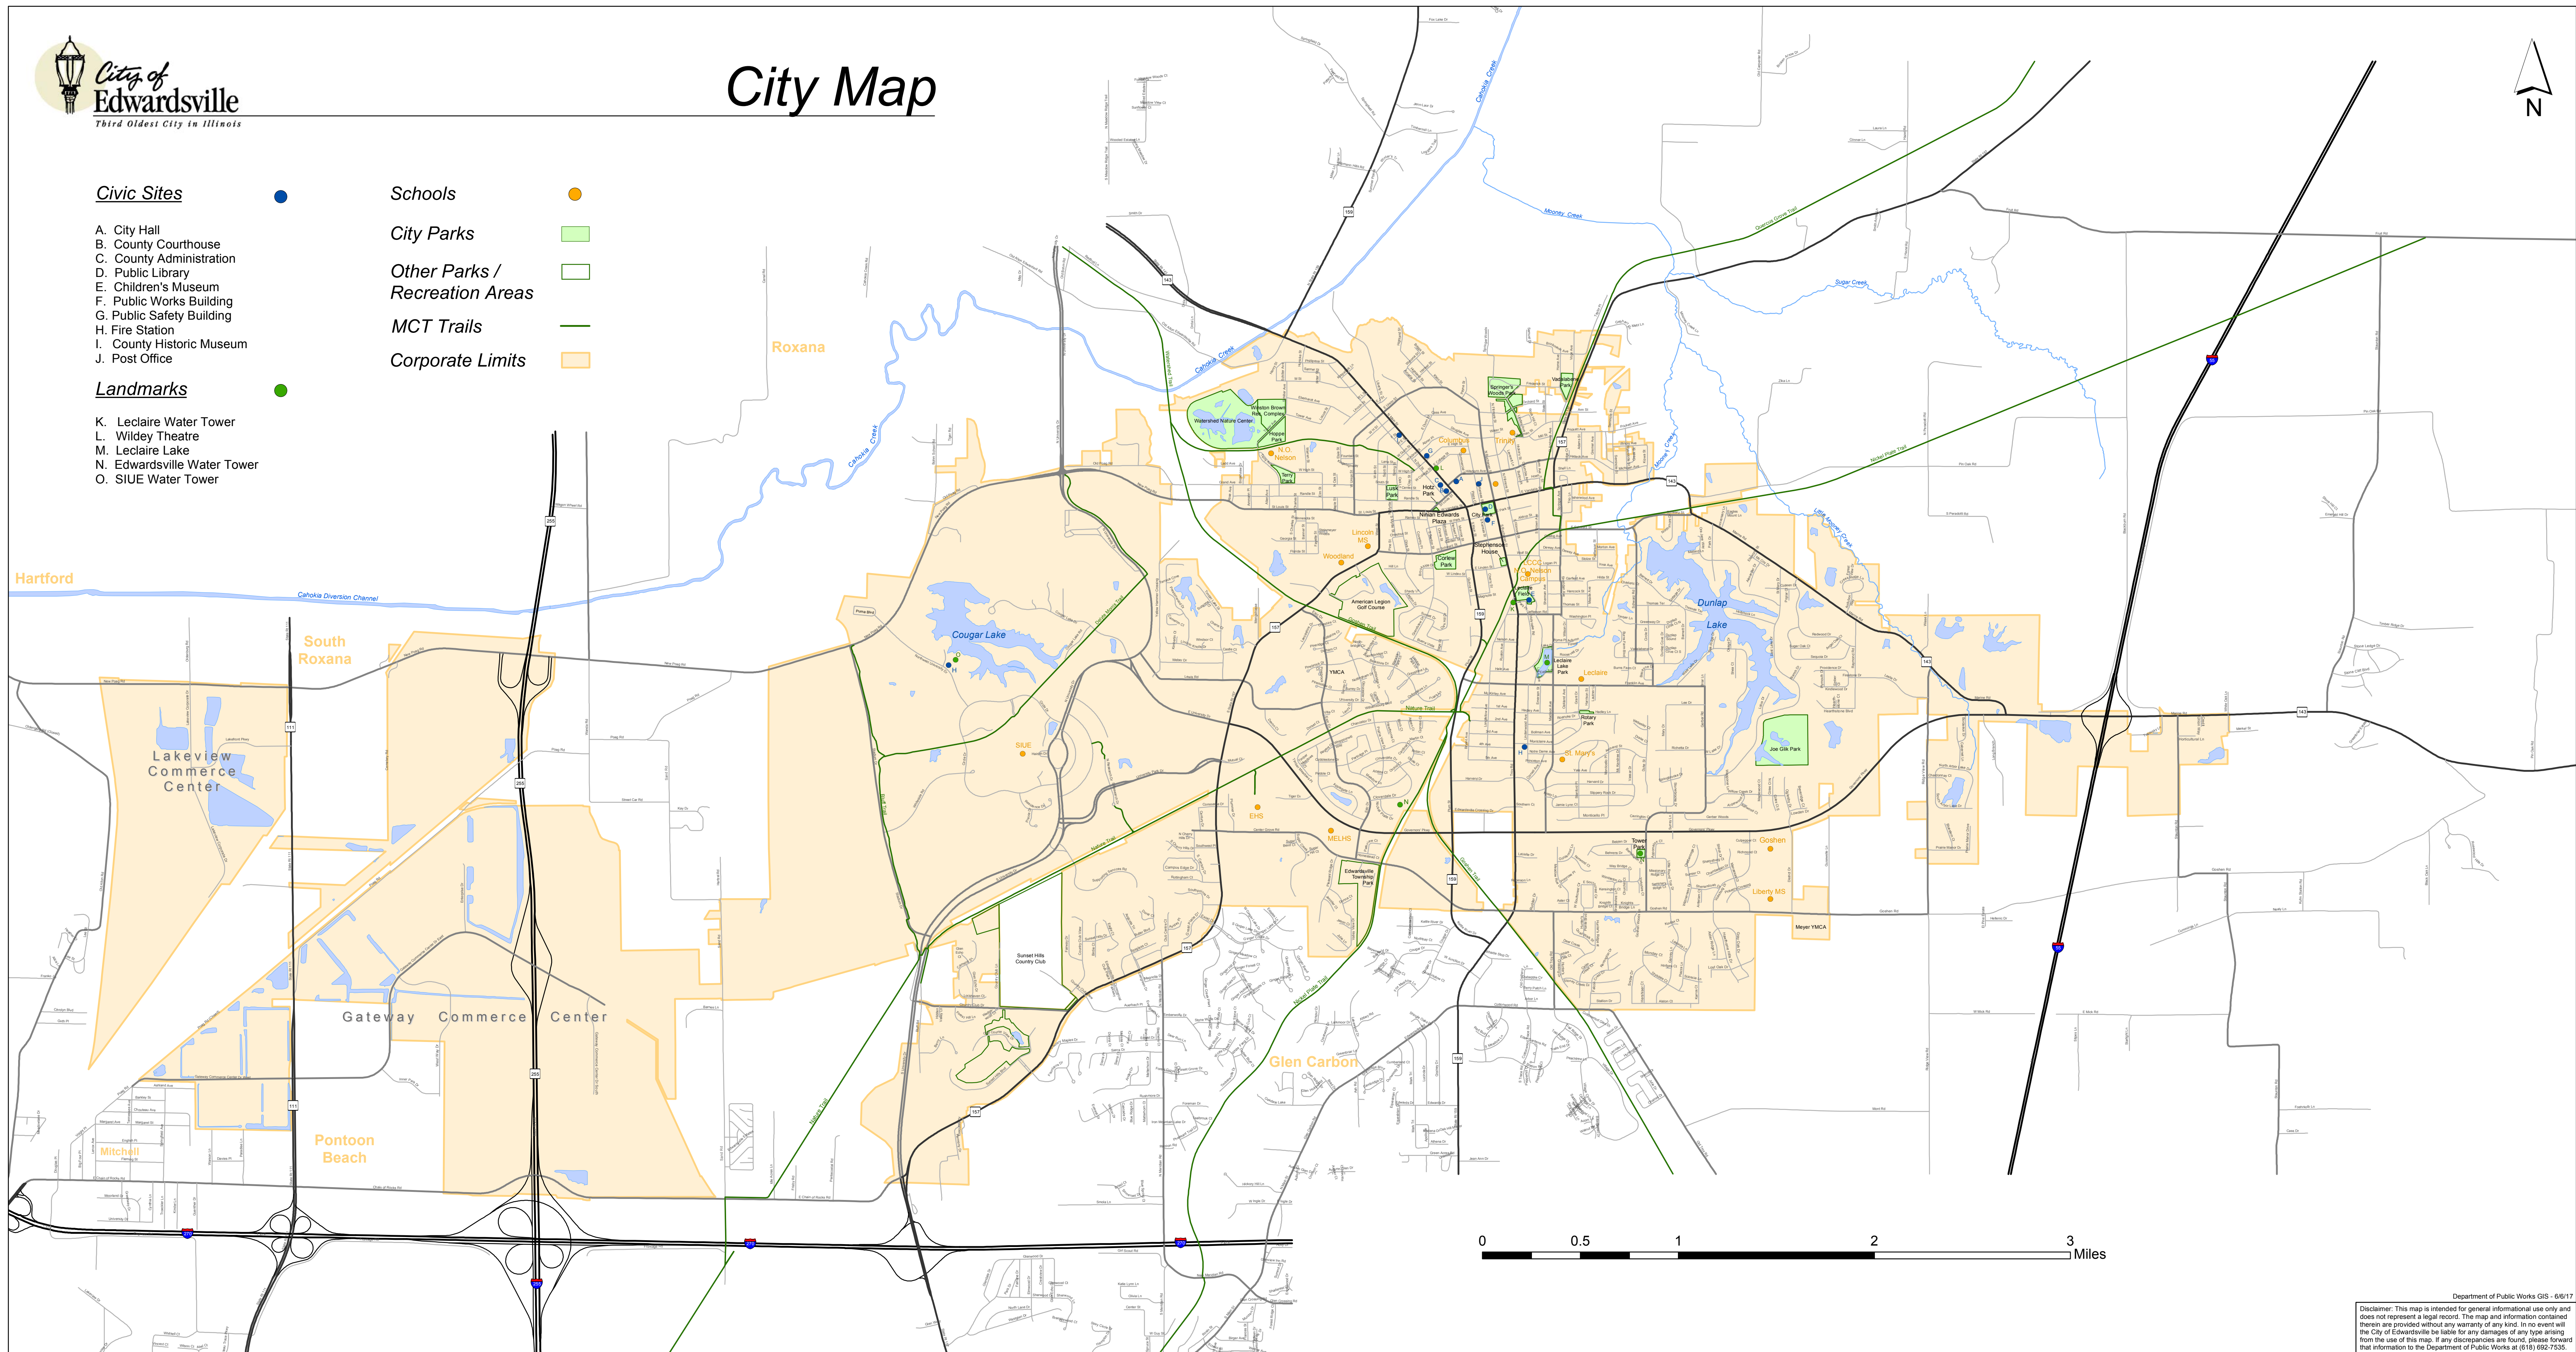

City Map

Civic Sites

- A. City Hall
- B. County Courthouse
- C. County Administration
- D. Public Library
- E. Children's Museum
- F. Public Works Building
- G. Public Safety Building
- H. Fire Station
- I. County Historic Museum
- J. Post Office

Landmarks

- K. LeClaire Water Tower
- L. Wildey Theatre
- M. LeClaire Lake
- N. Edwardsville Water Tower
- O. SIUE Water Tower

Schools

- City Parks
- Other Parks / Recreation Areas
- MCT Trails
- Corporate Limits