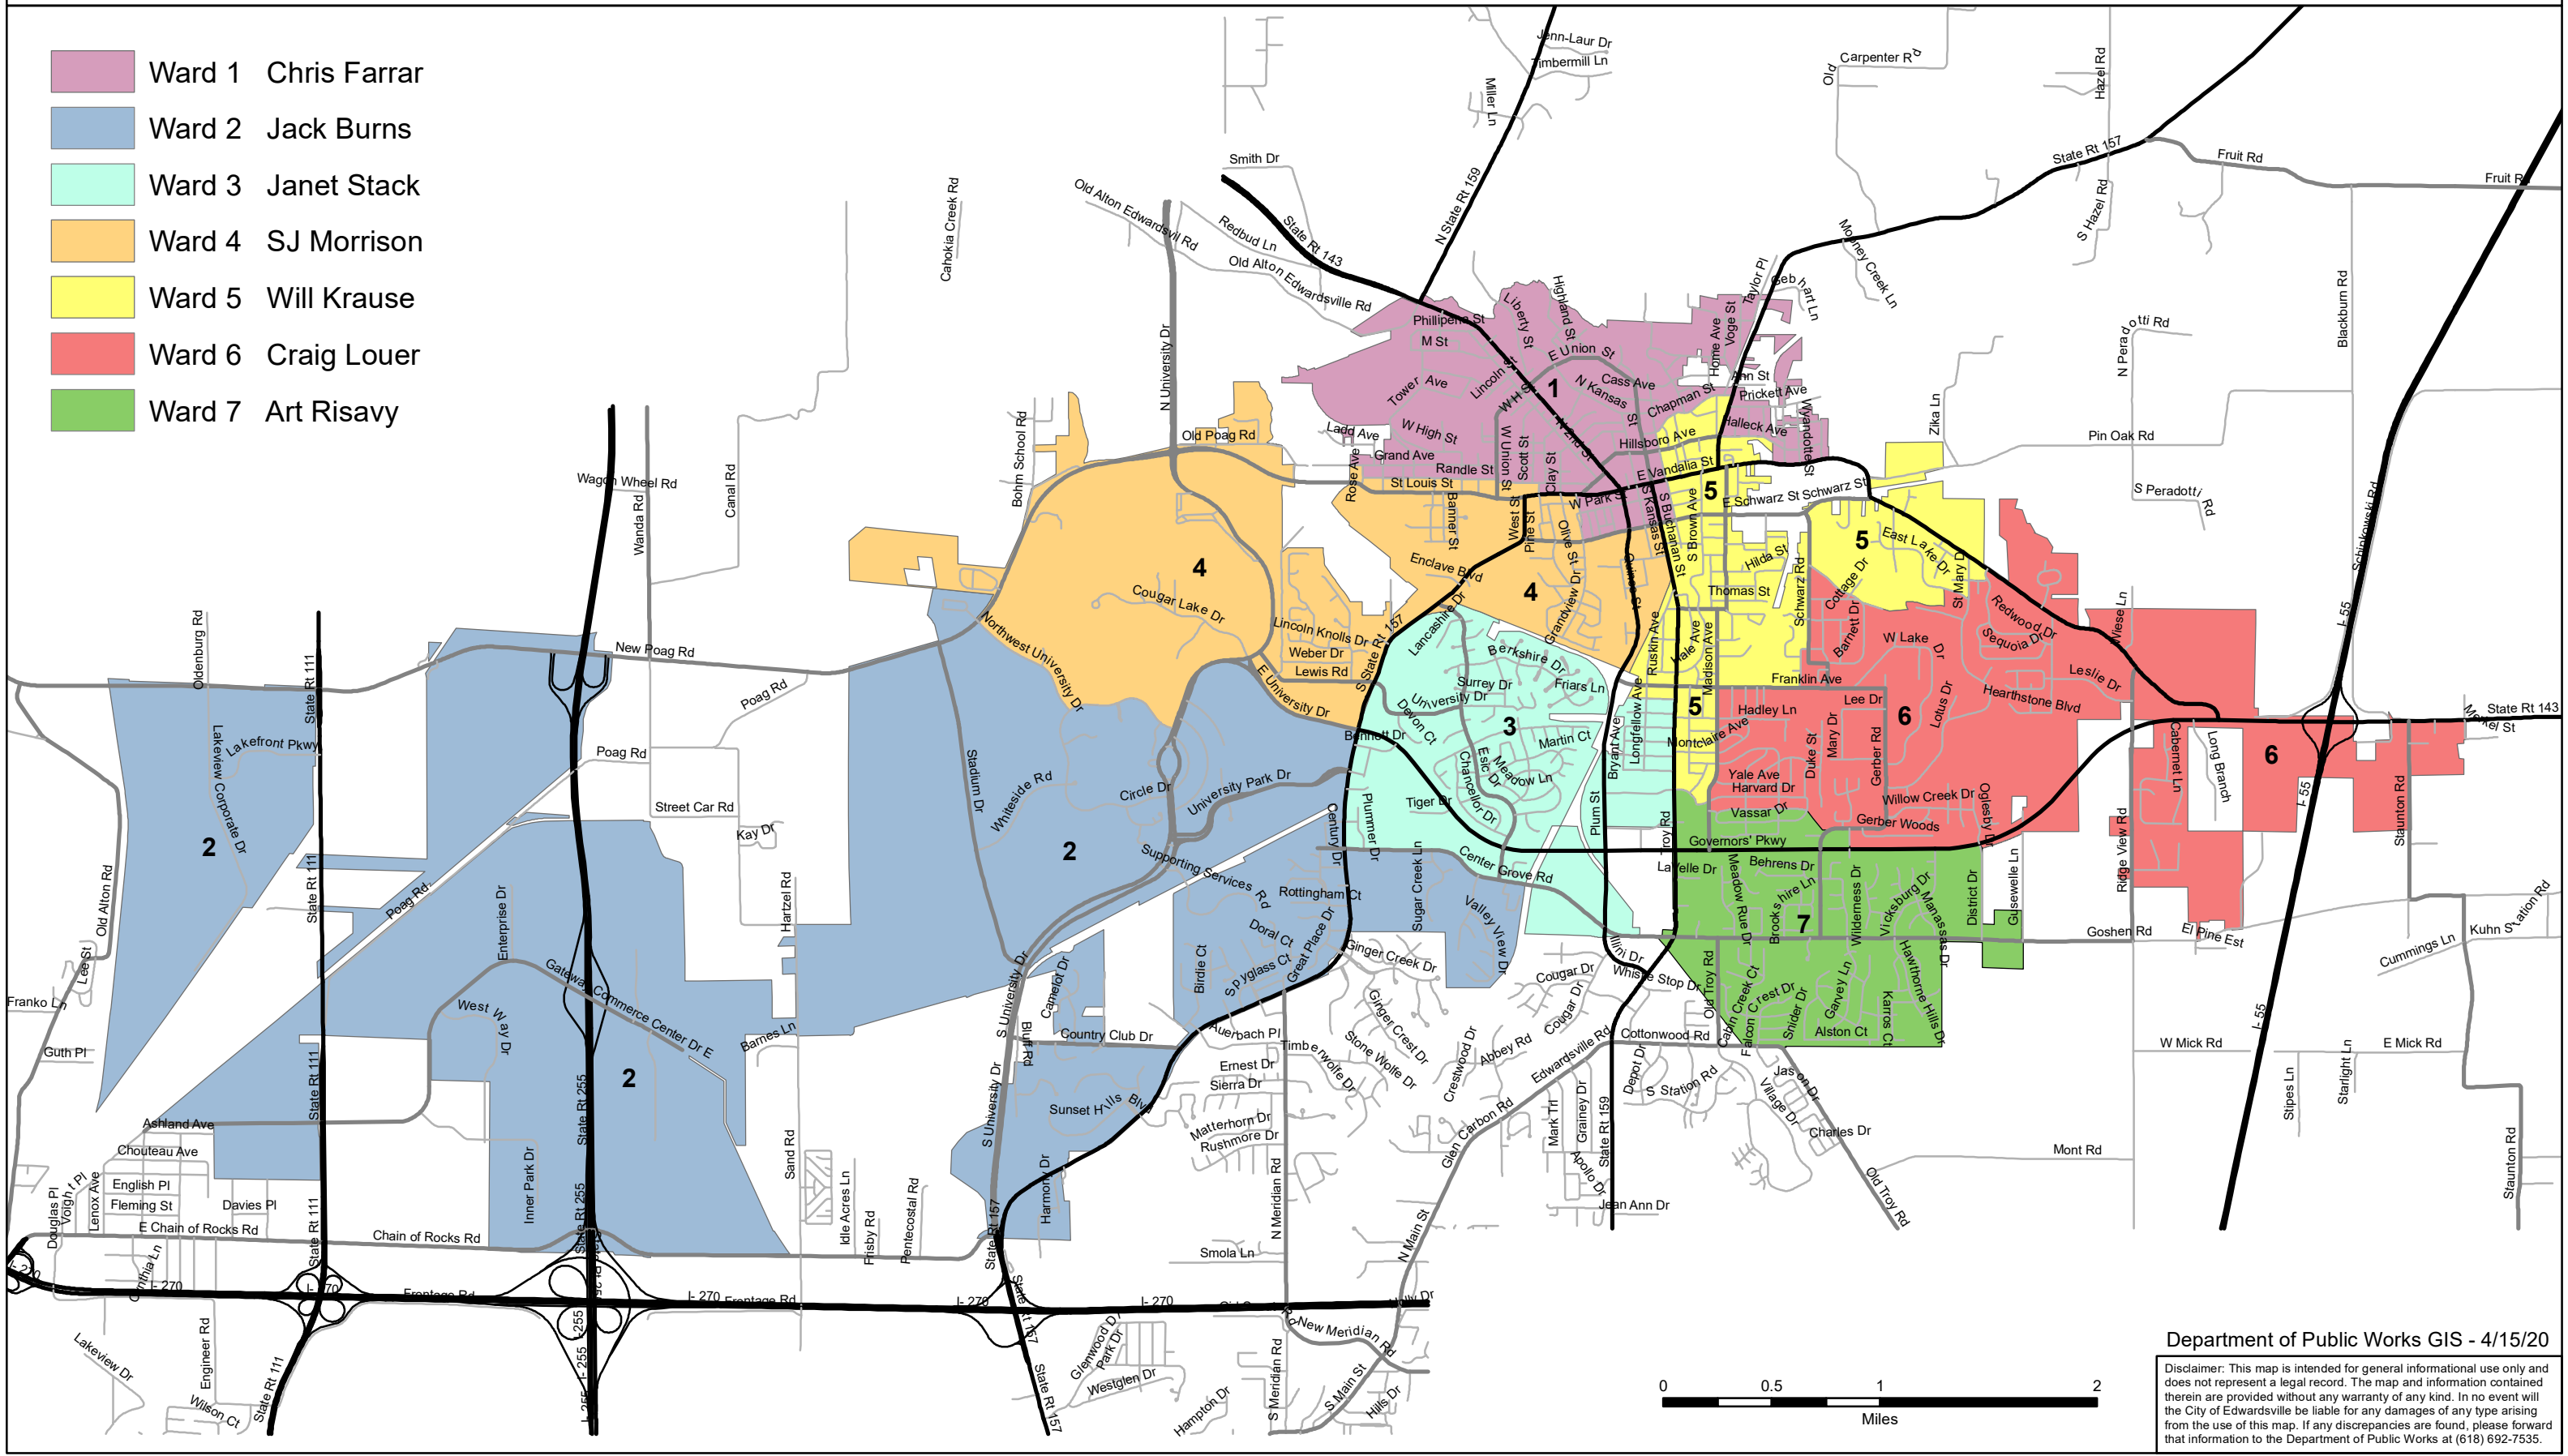

Ward Map

- Ward 1 Chris Farrar
- Ward 2 Jack Burns
- Ward 3 Janet Stack
- Ward 4 SJ Morrison
- Ward 5 Will Krause
- Ward 6 Craig Louer
- Ward 7 Art Risavy

Department of Public Works GIS - 4/15/20

Disclaimer: This map is intended for general informational use only and does not represent a legal record. The map and information contained therein are provided without any warranty of any kind. In no event will the City of Edwardsville be liable for any damages of any type arising from the use of this map. If any discrepancies are found, please forward that information to the Department of Public Works at (618) 692-7535.