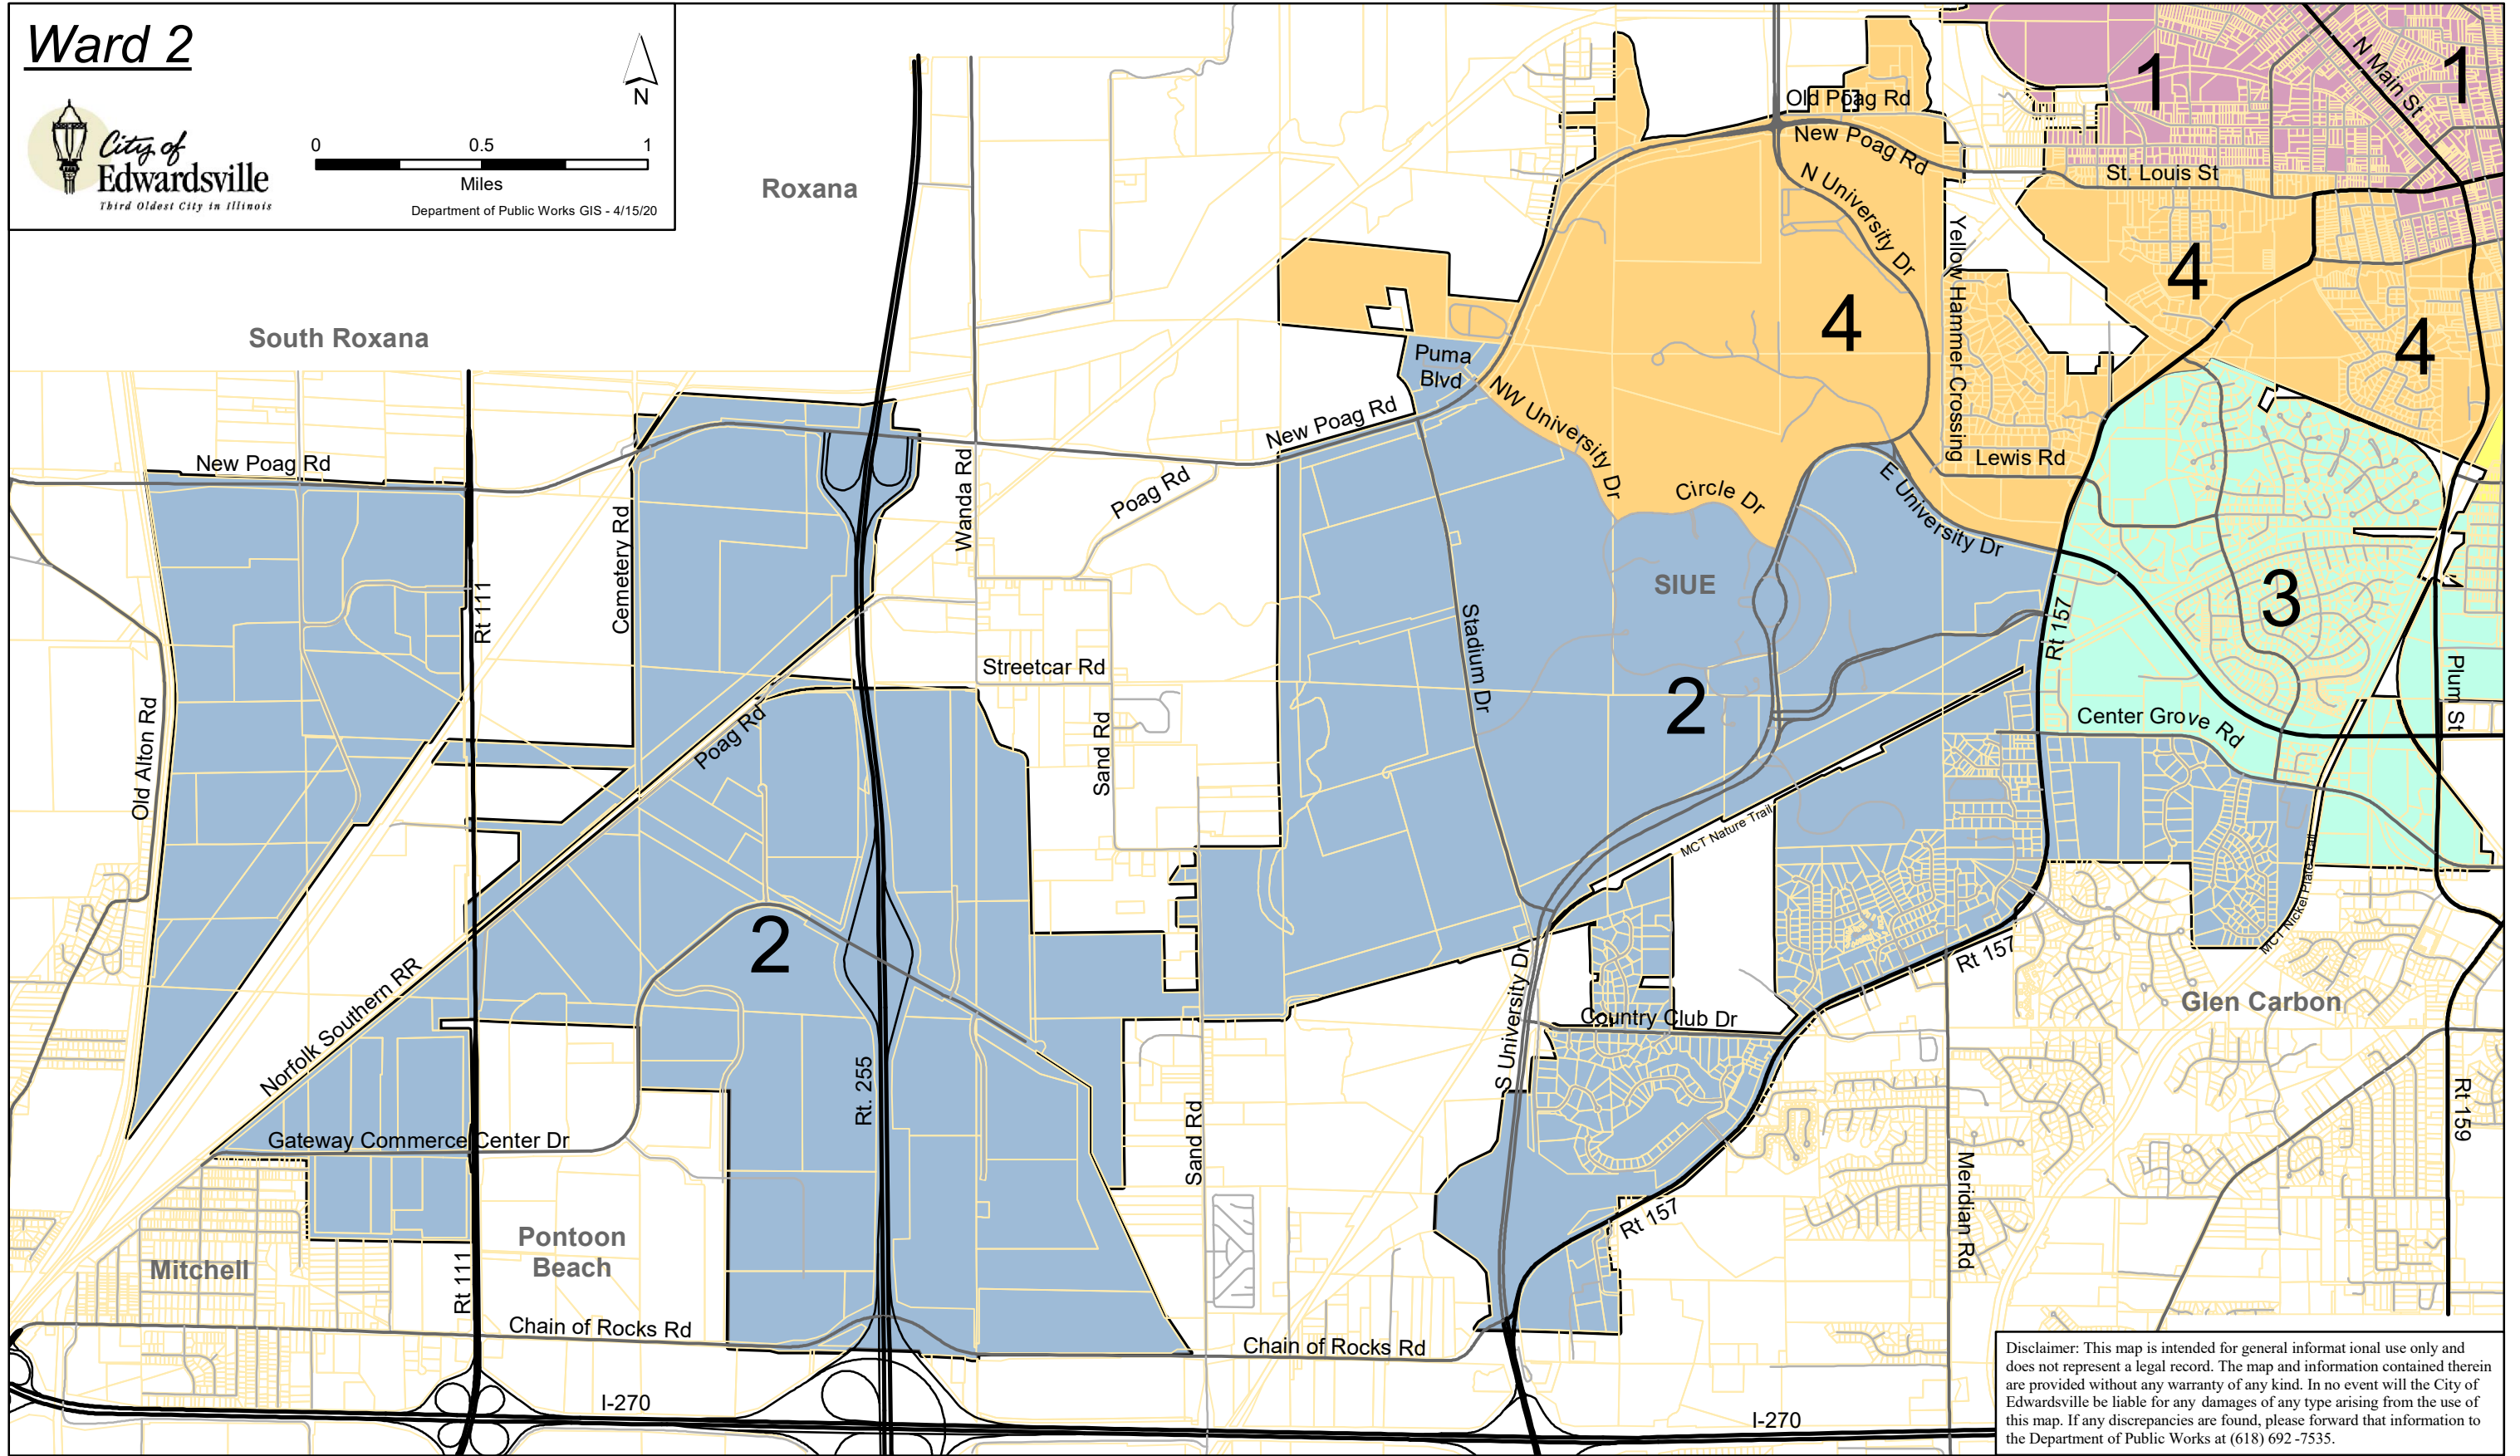

Ward 2

Department of Public Works GIS - 4/15/20

Roxana

South Roxana

Disclaimer: This map is intended for general informational use only and does not represent a legal record. The map and information contained therein are provided without any warranty of any kind. In no event will the City of Edwardsville be liable for any damages of any type arising from the use of this map. If any discrepancies are found, please forward that information to the Department of Public Works at (618) 692-7535.