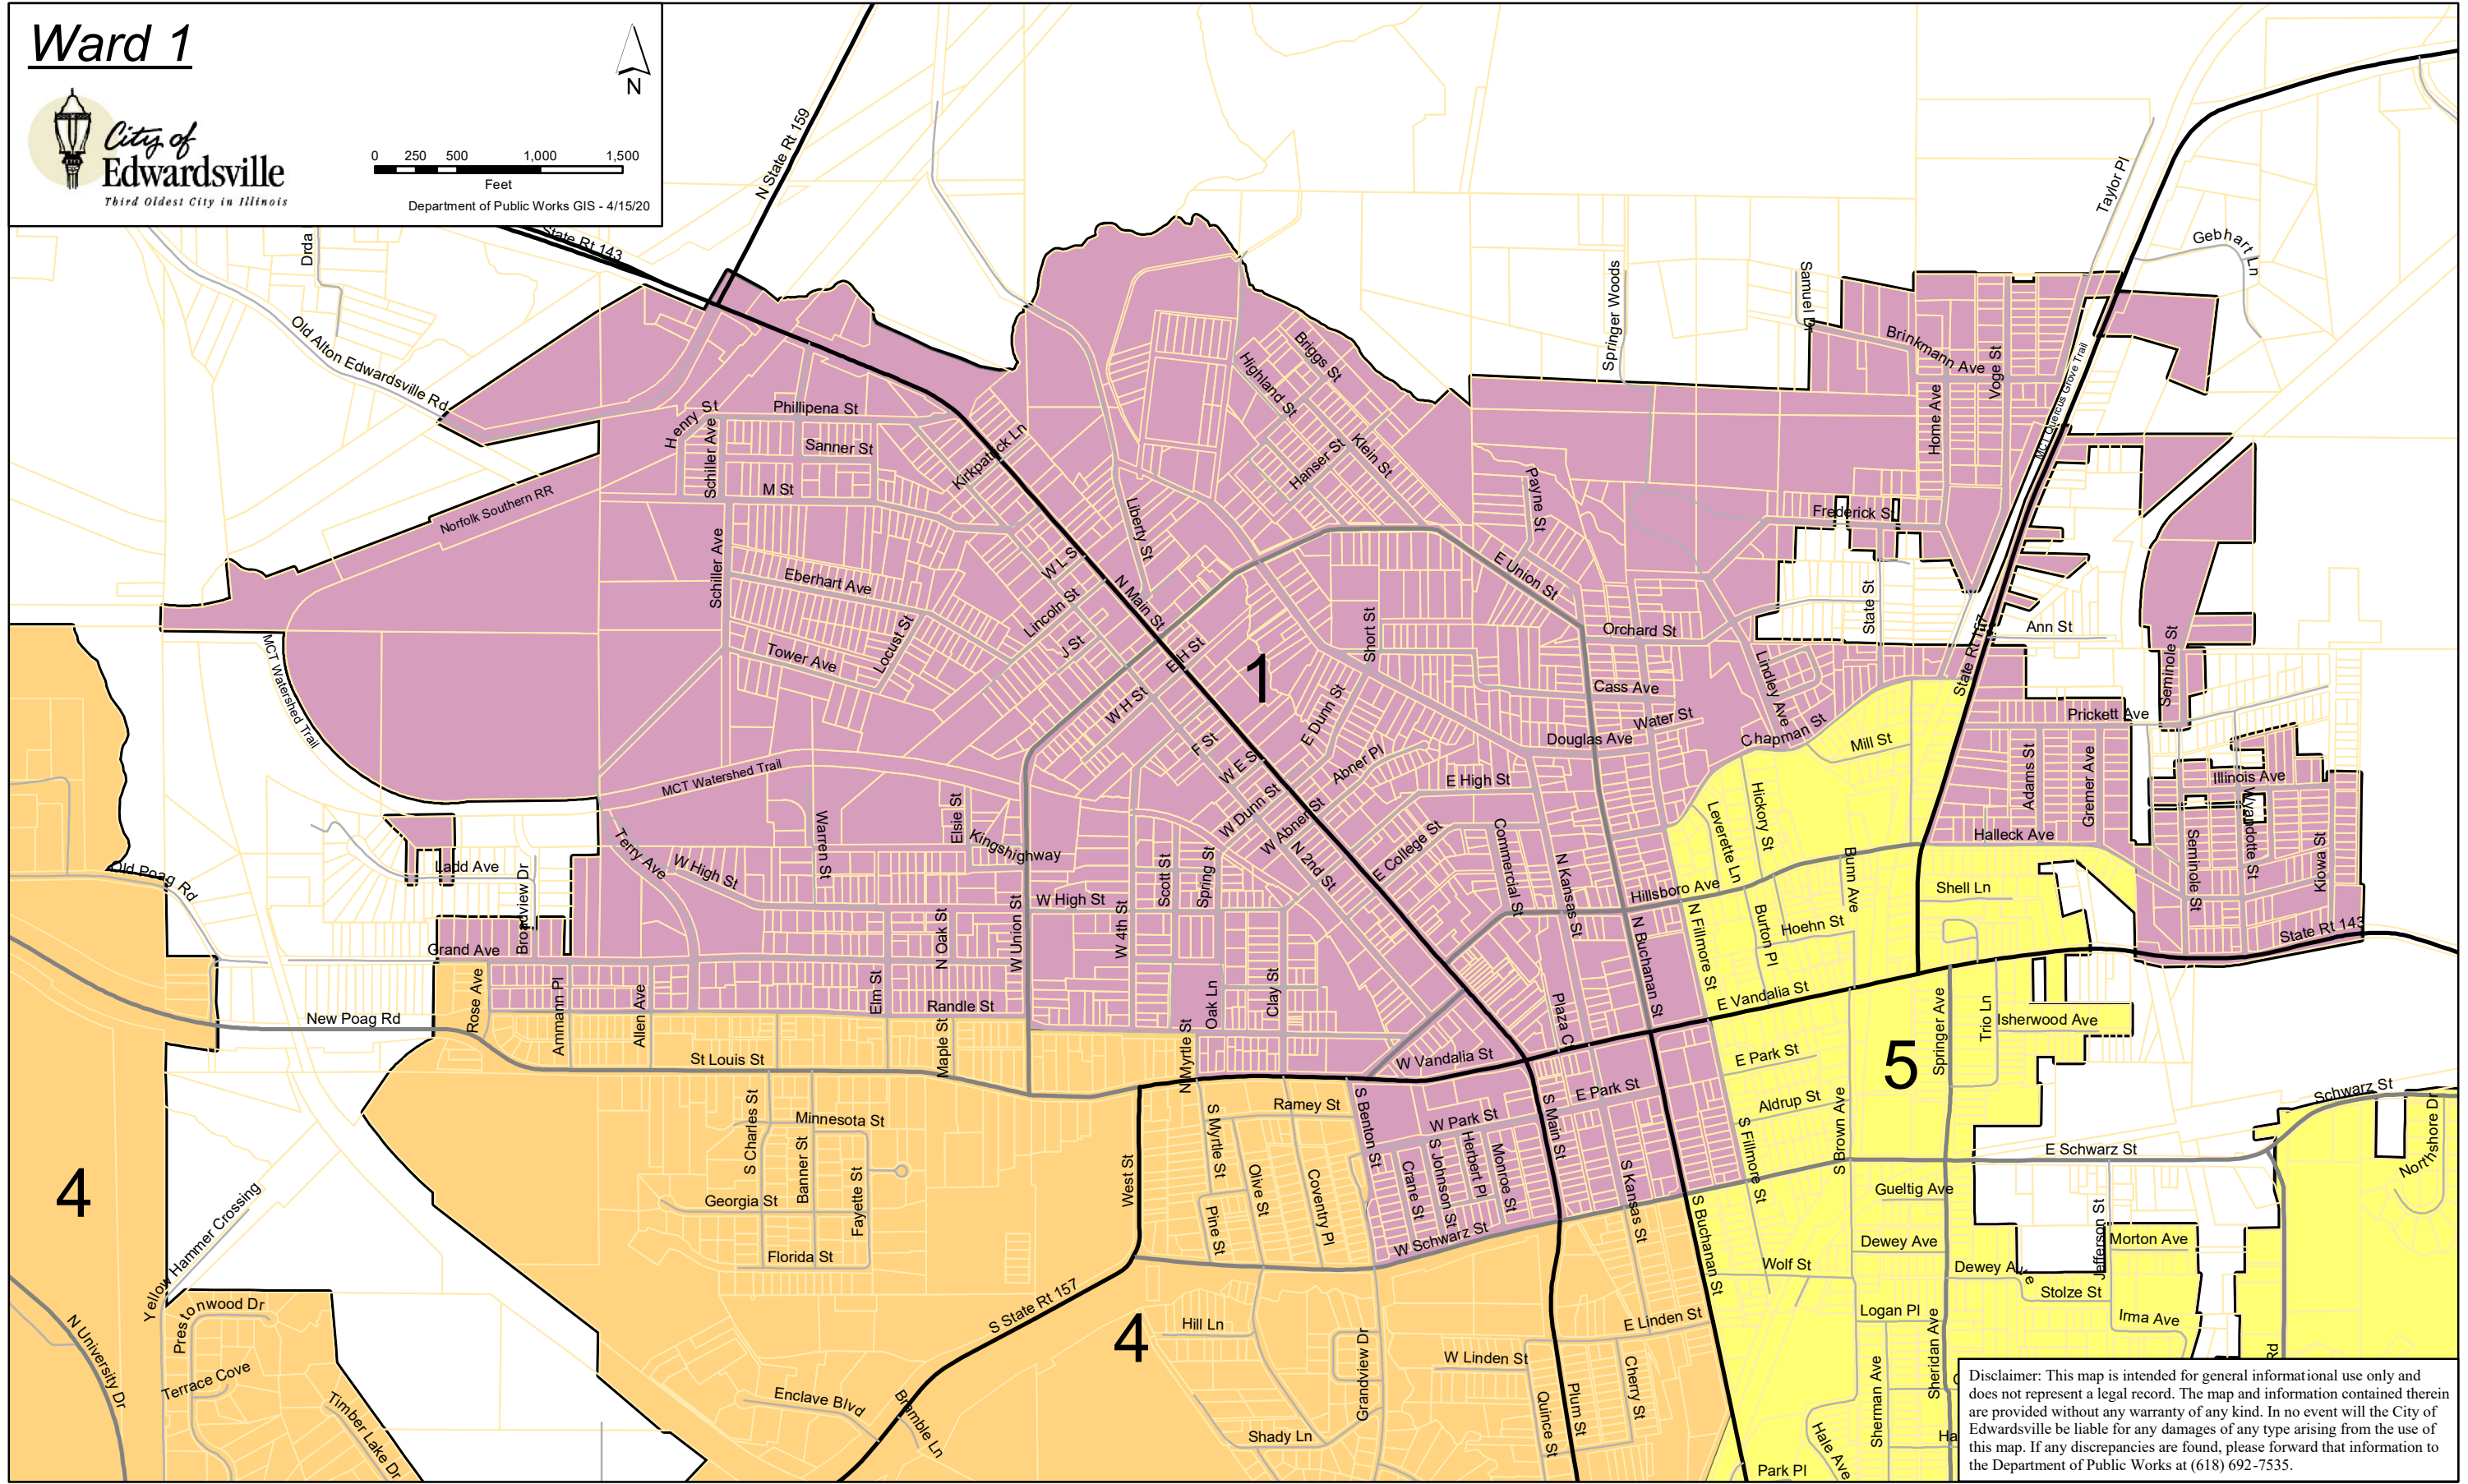

# Ward 1

Department of Public Works GIS - 4/15/20

Disclaimer: This map is intended for general informational use only and does not represent a legal record. The map and information contained therein are provided without any warranty of any kind. In no event will the City of Edwardsville be liable for any damages of any type arising from the use of this map. If any discrepancies are found, please forward that information to the Department of Public Works at (618) 692-7535.